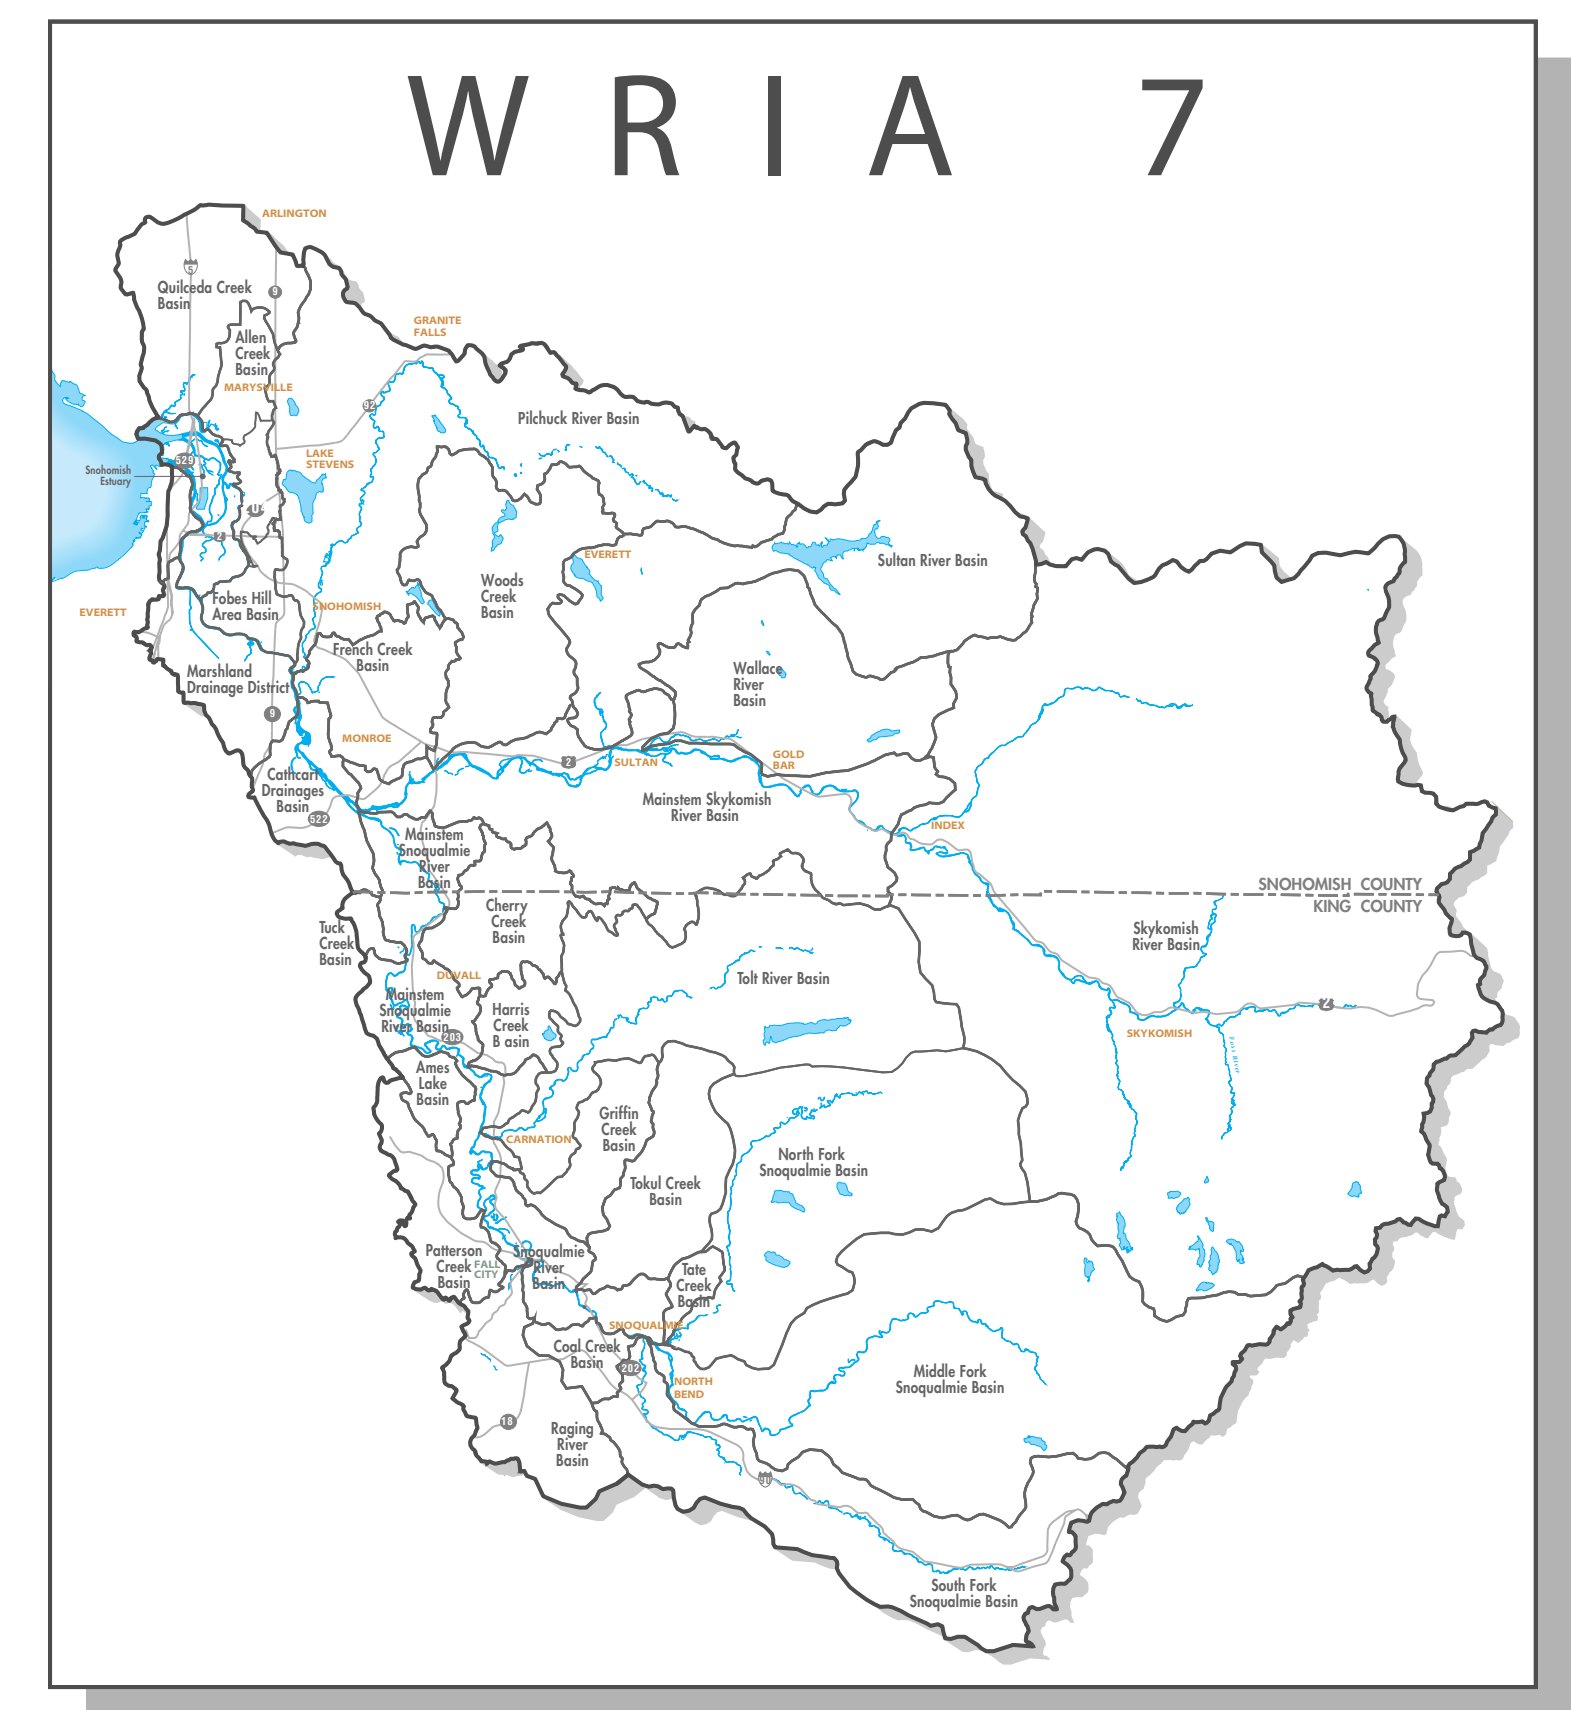

# WRIA 7 SNOHOMISH - SNOQUALMIE: KING COUNTY PORTION

SNOHOMISH COUNTY

KING COUNTY

Produced by:  
GIS & Visual Communications Unit, WLR  
File Name:  
0003kcWRIA7.ai WGC