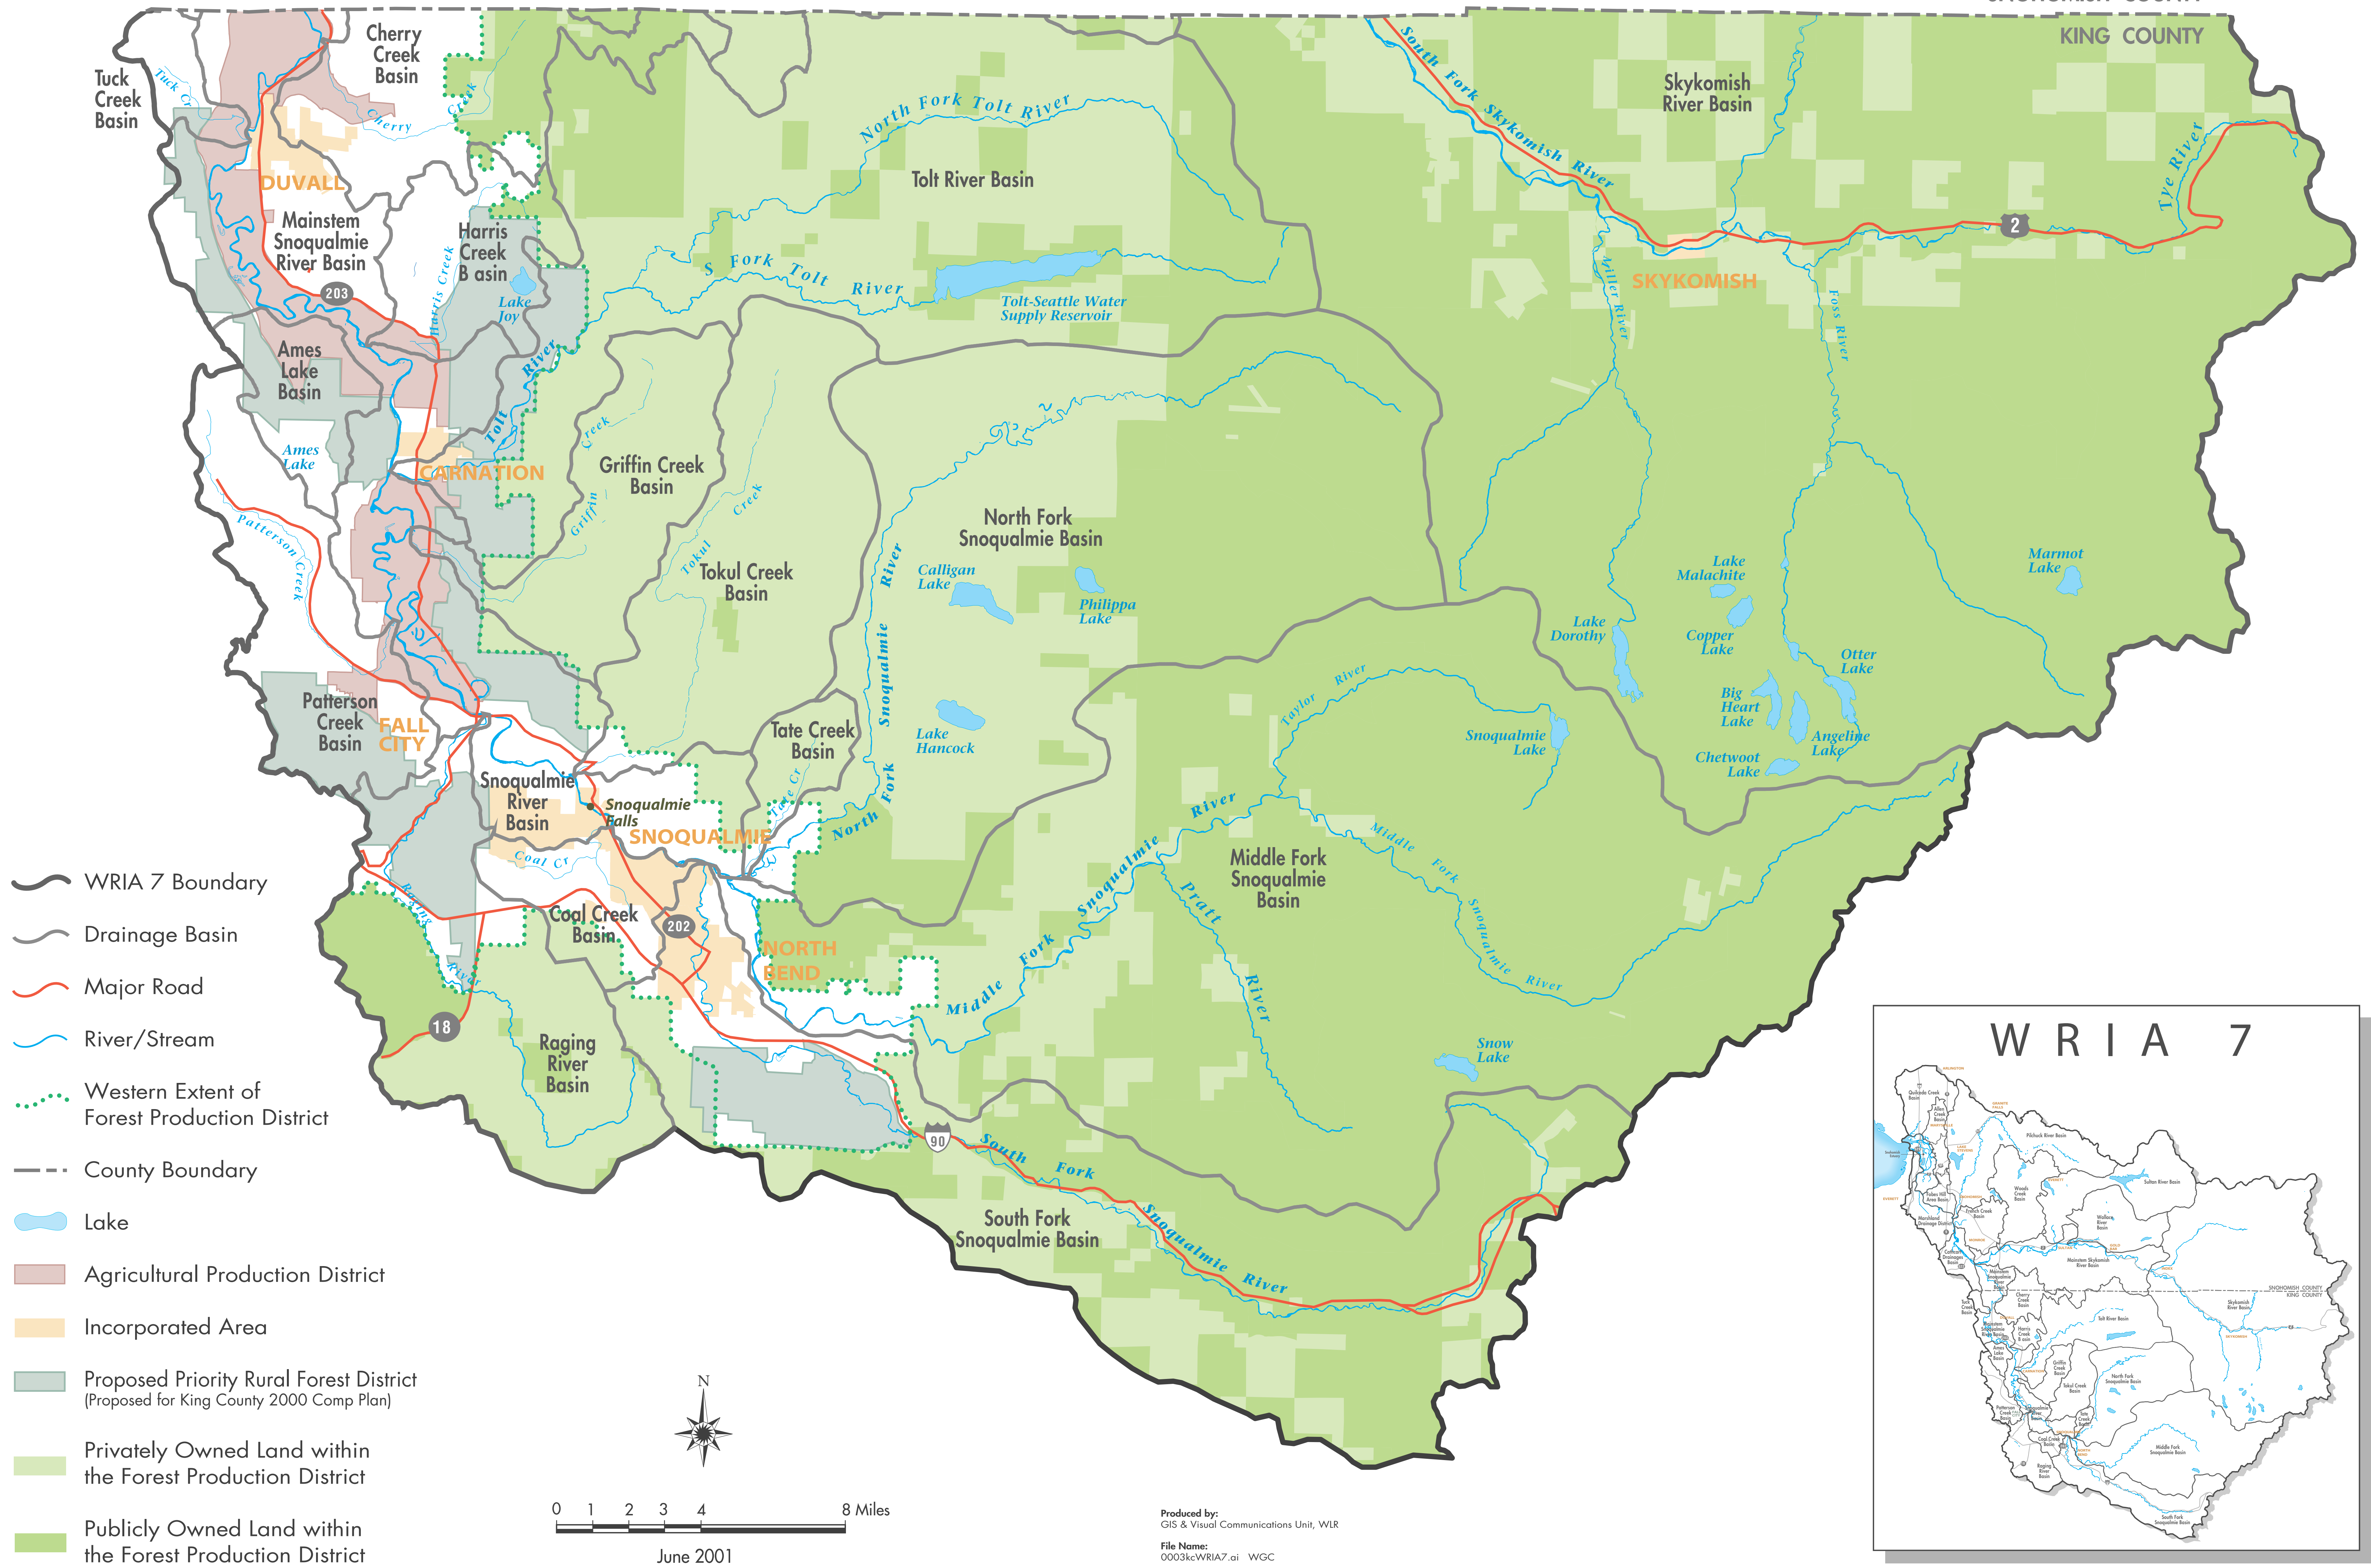

# WRIA 7 SNOHOMISH - SNOQUALMIE: KING COUNTY PORTION

SNOHOMISH COUNTY

KING COUNTY

Produced by:  
GIS & Visual Communications Unit, WLR  
File Name:  
0003kcWRIA7.ai WGC