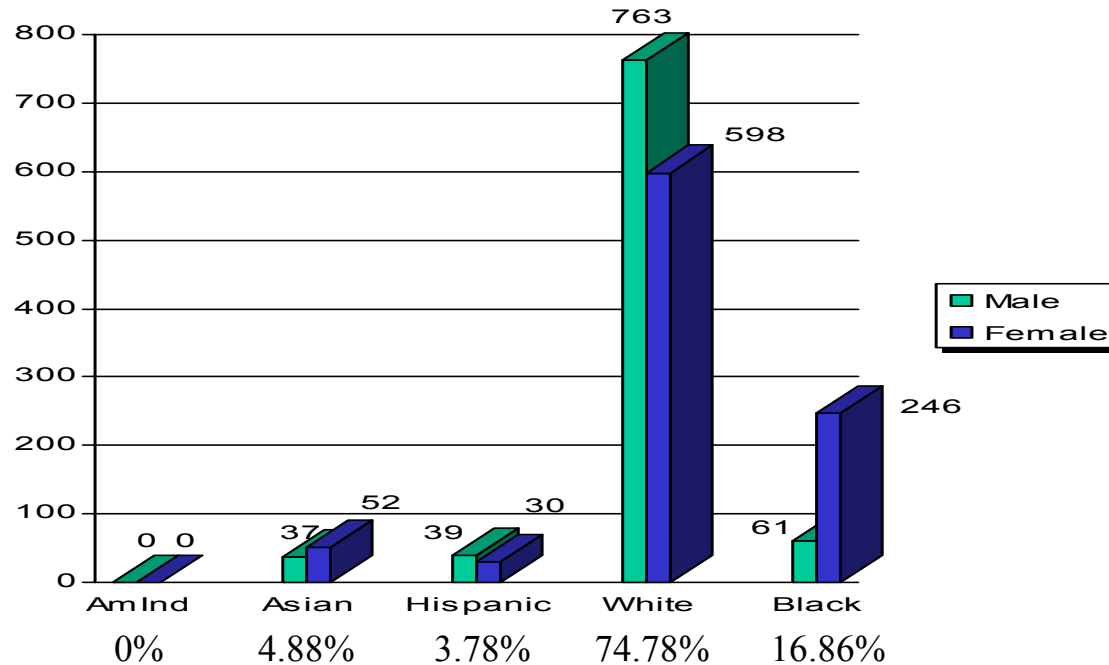

# ITA Diversity Snap Shot

Diversity data as of September 4, 2004

ITA Population: **Male** = 900 **Female** = 926