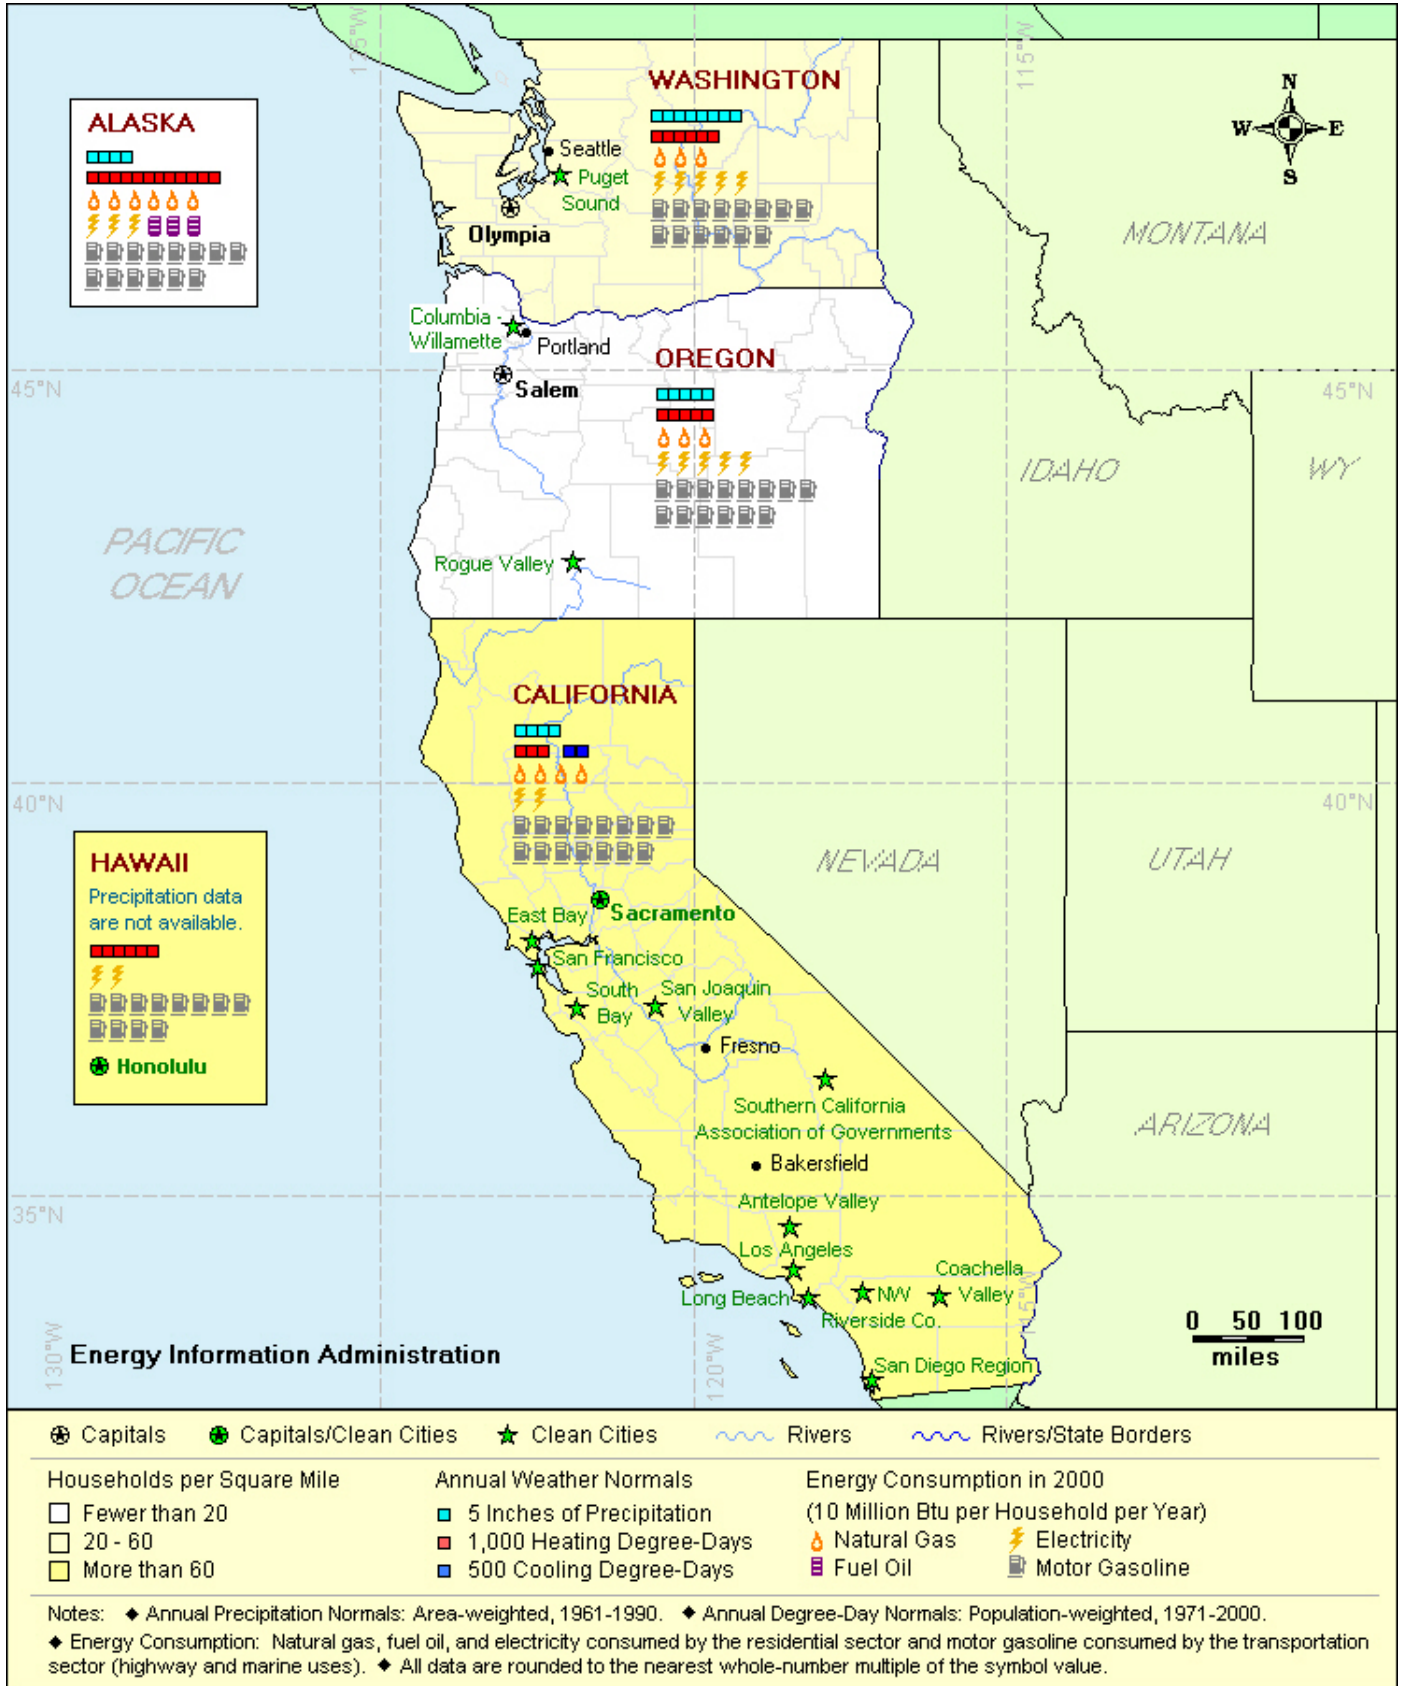

Pacific Division

Residential Energy Maps 2000

- ◆ URL for this pdf page: http://www.eia.doe.gov/emeu/reps/recmap/rec_pacific.pdf
- ◆ URL for the related html page: http://www.eia.doe.gov/emeu/reps/recmap/rec_pacific.html
- ◆ Contact: Barbara.Fichman@eia.doe.gov ◆ Energy Information Administration ◆ File created: July 10, 2003