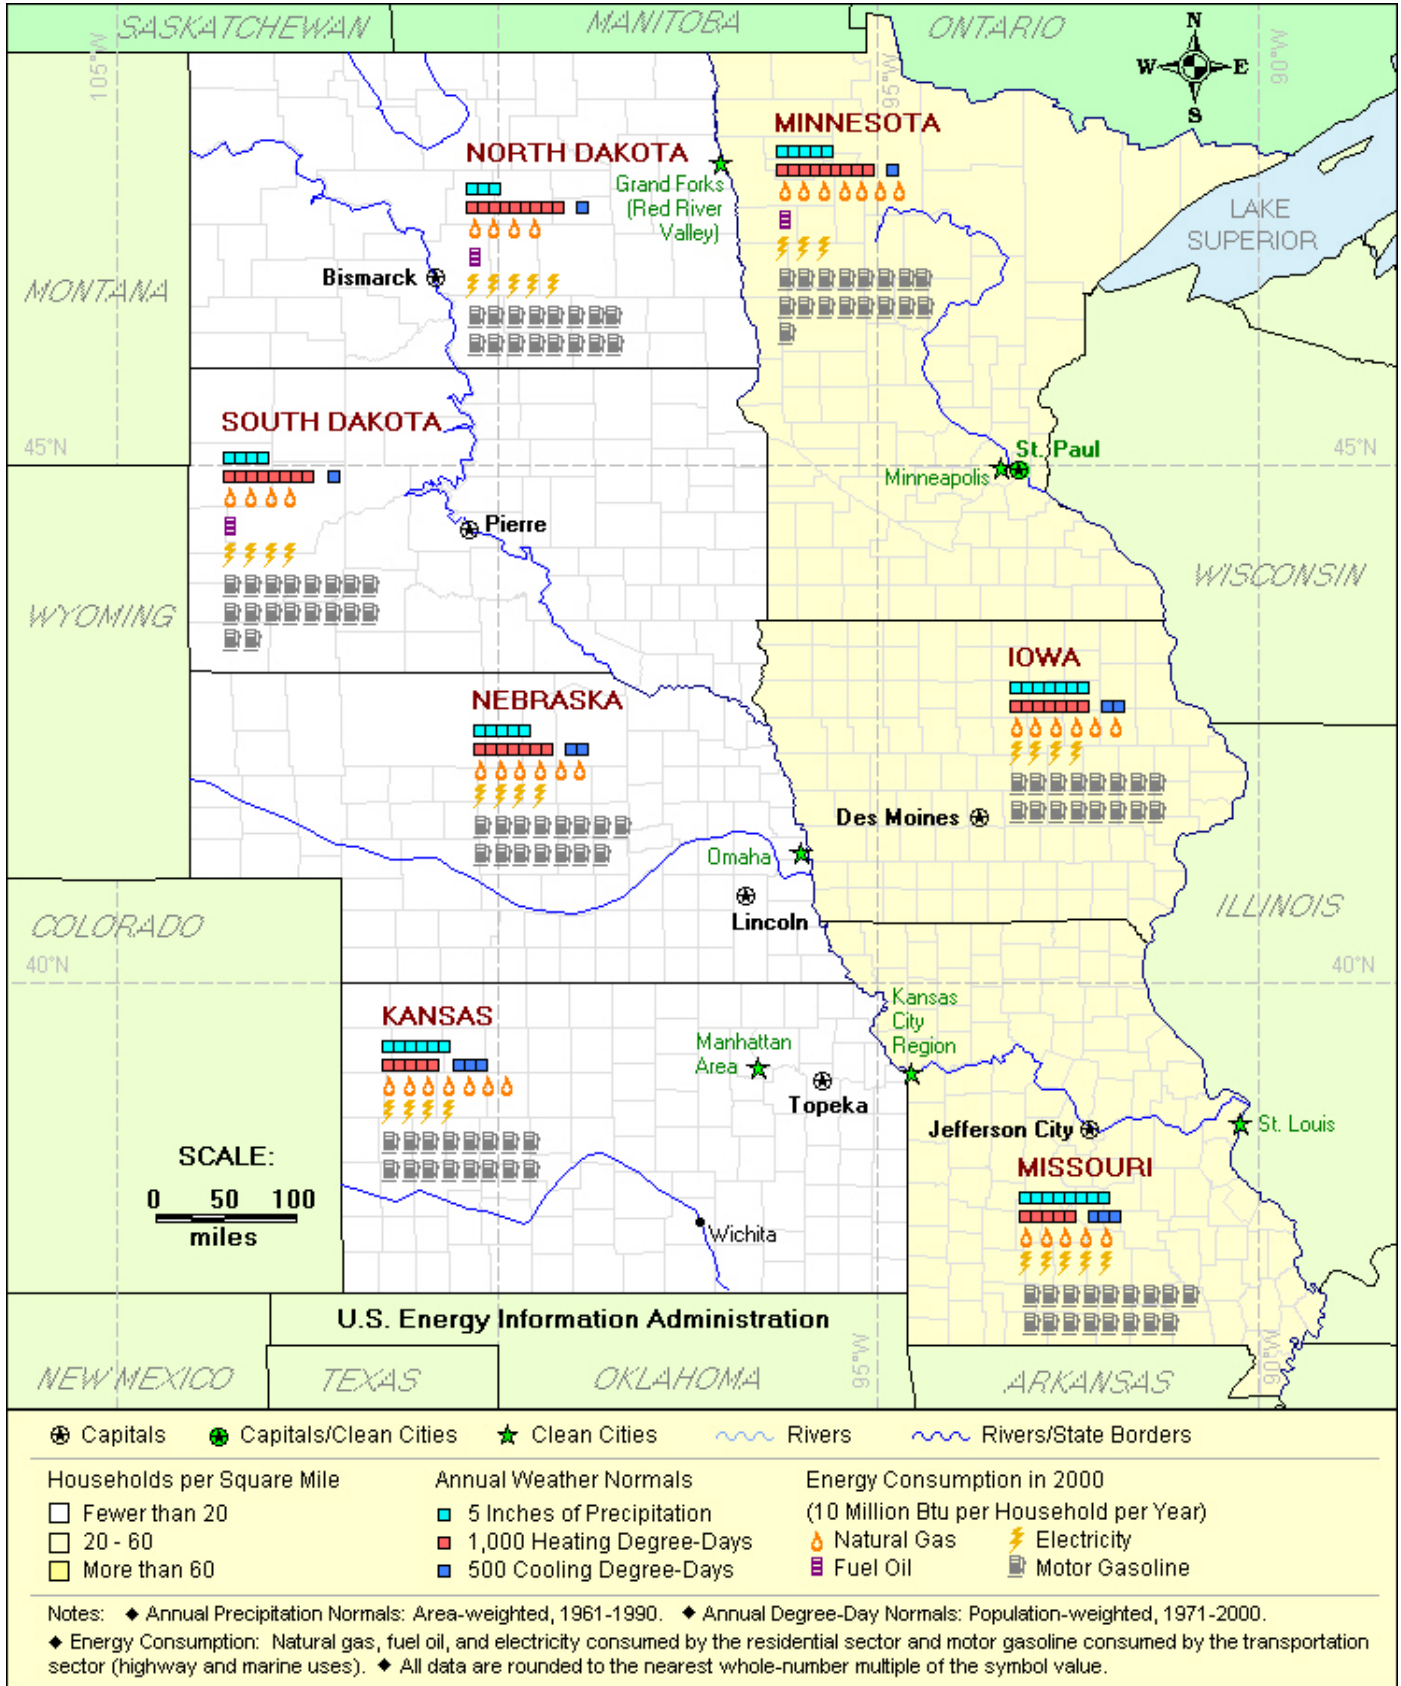

West North Central Division

Residential Energy Maps 2000

- ◆ URL for this pdf page: http://www.eia.doe.gov/emeu/reps/recmap/rec_wnc.pdf
- ◆ URL for the related html page: http://www.eia.doe.gov/emeu/reps/recmap/rec_wnc.html
- ◆ Contact: Barbara.Fichman@eia.doe.gov ◆ Energy Information Administration ◆ File created: July 1, 2003