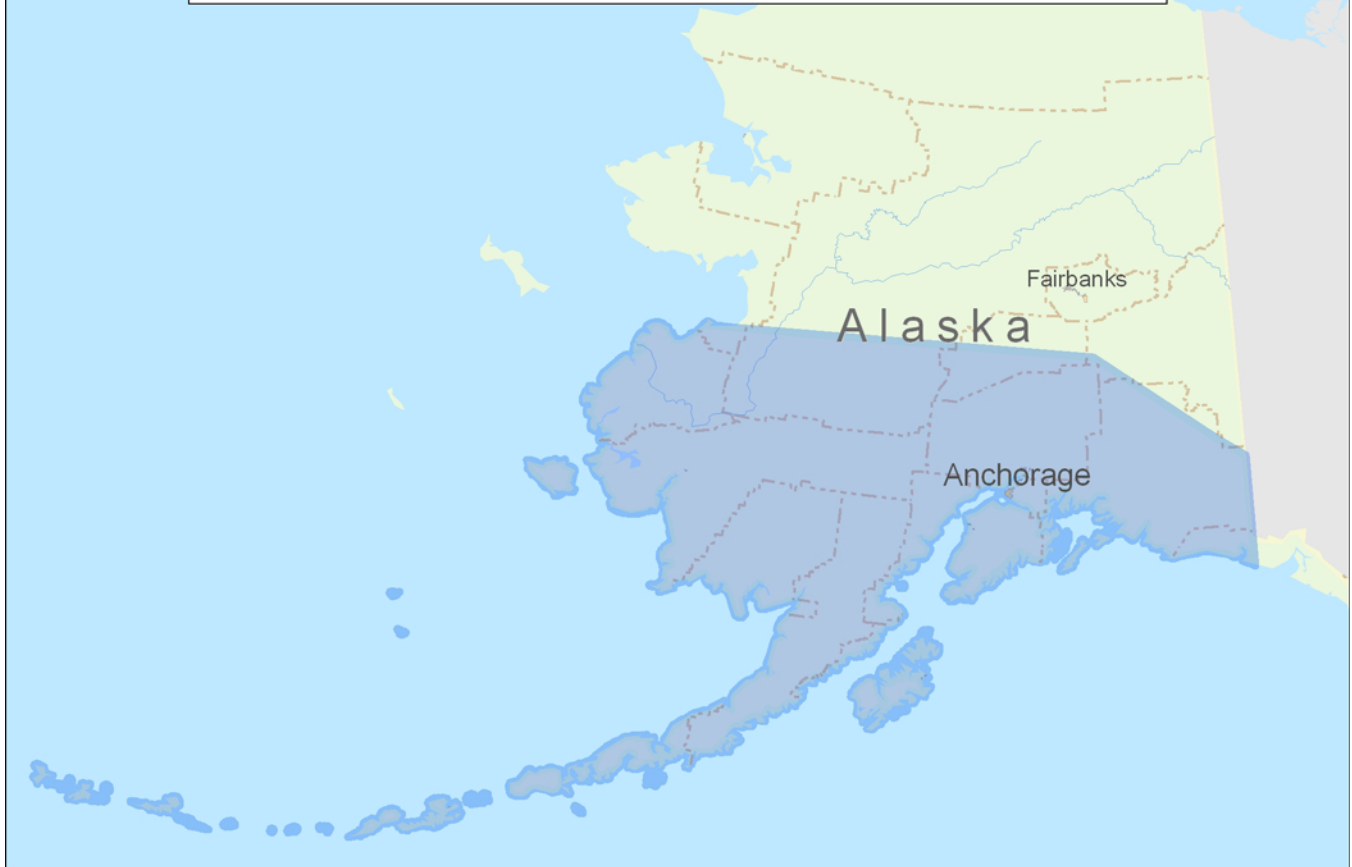

# Anchorage FSDO Service Area

(Note: Service Area is Blue)