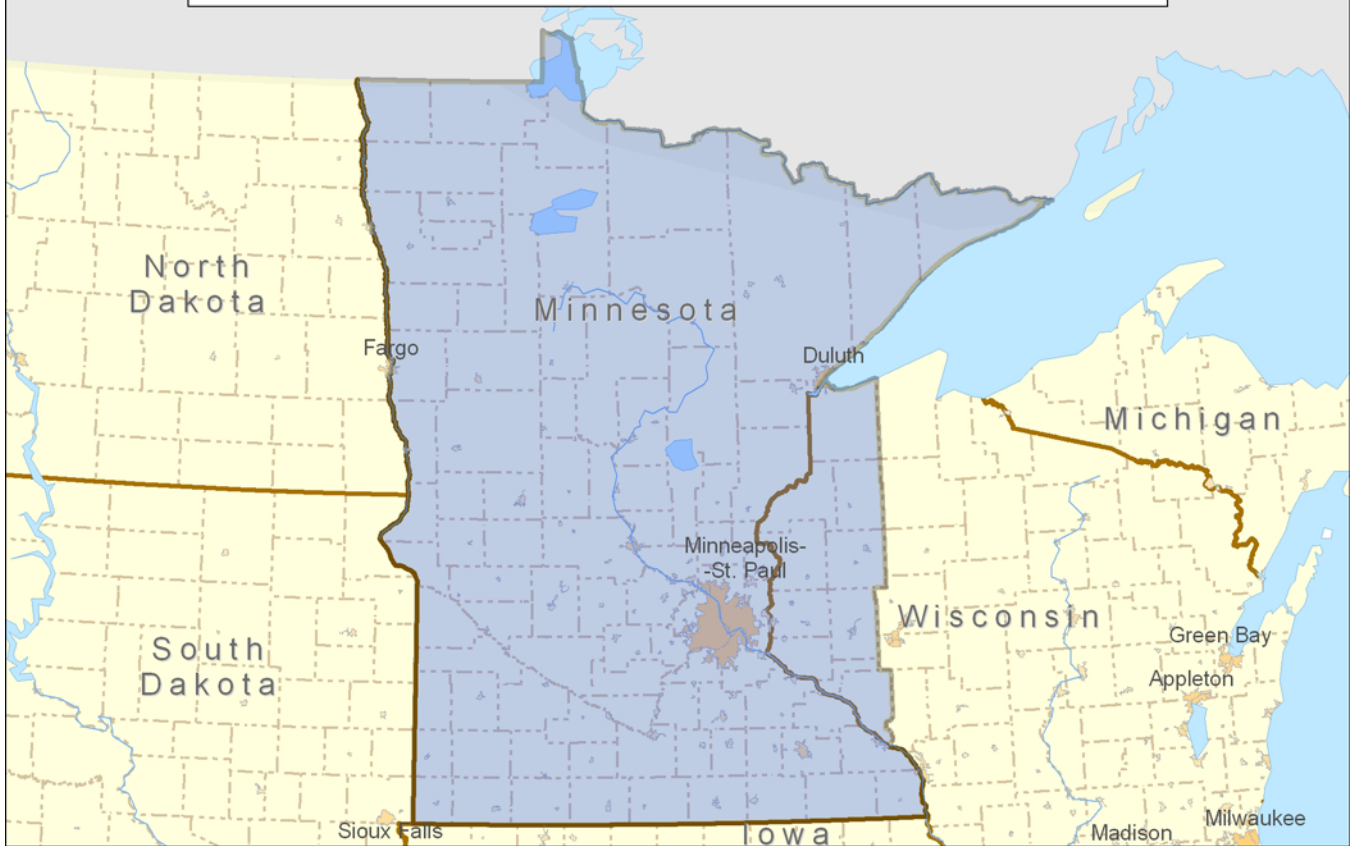

Minneapolis FSDO Service Area

(Note: Service Area is Blue)