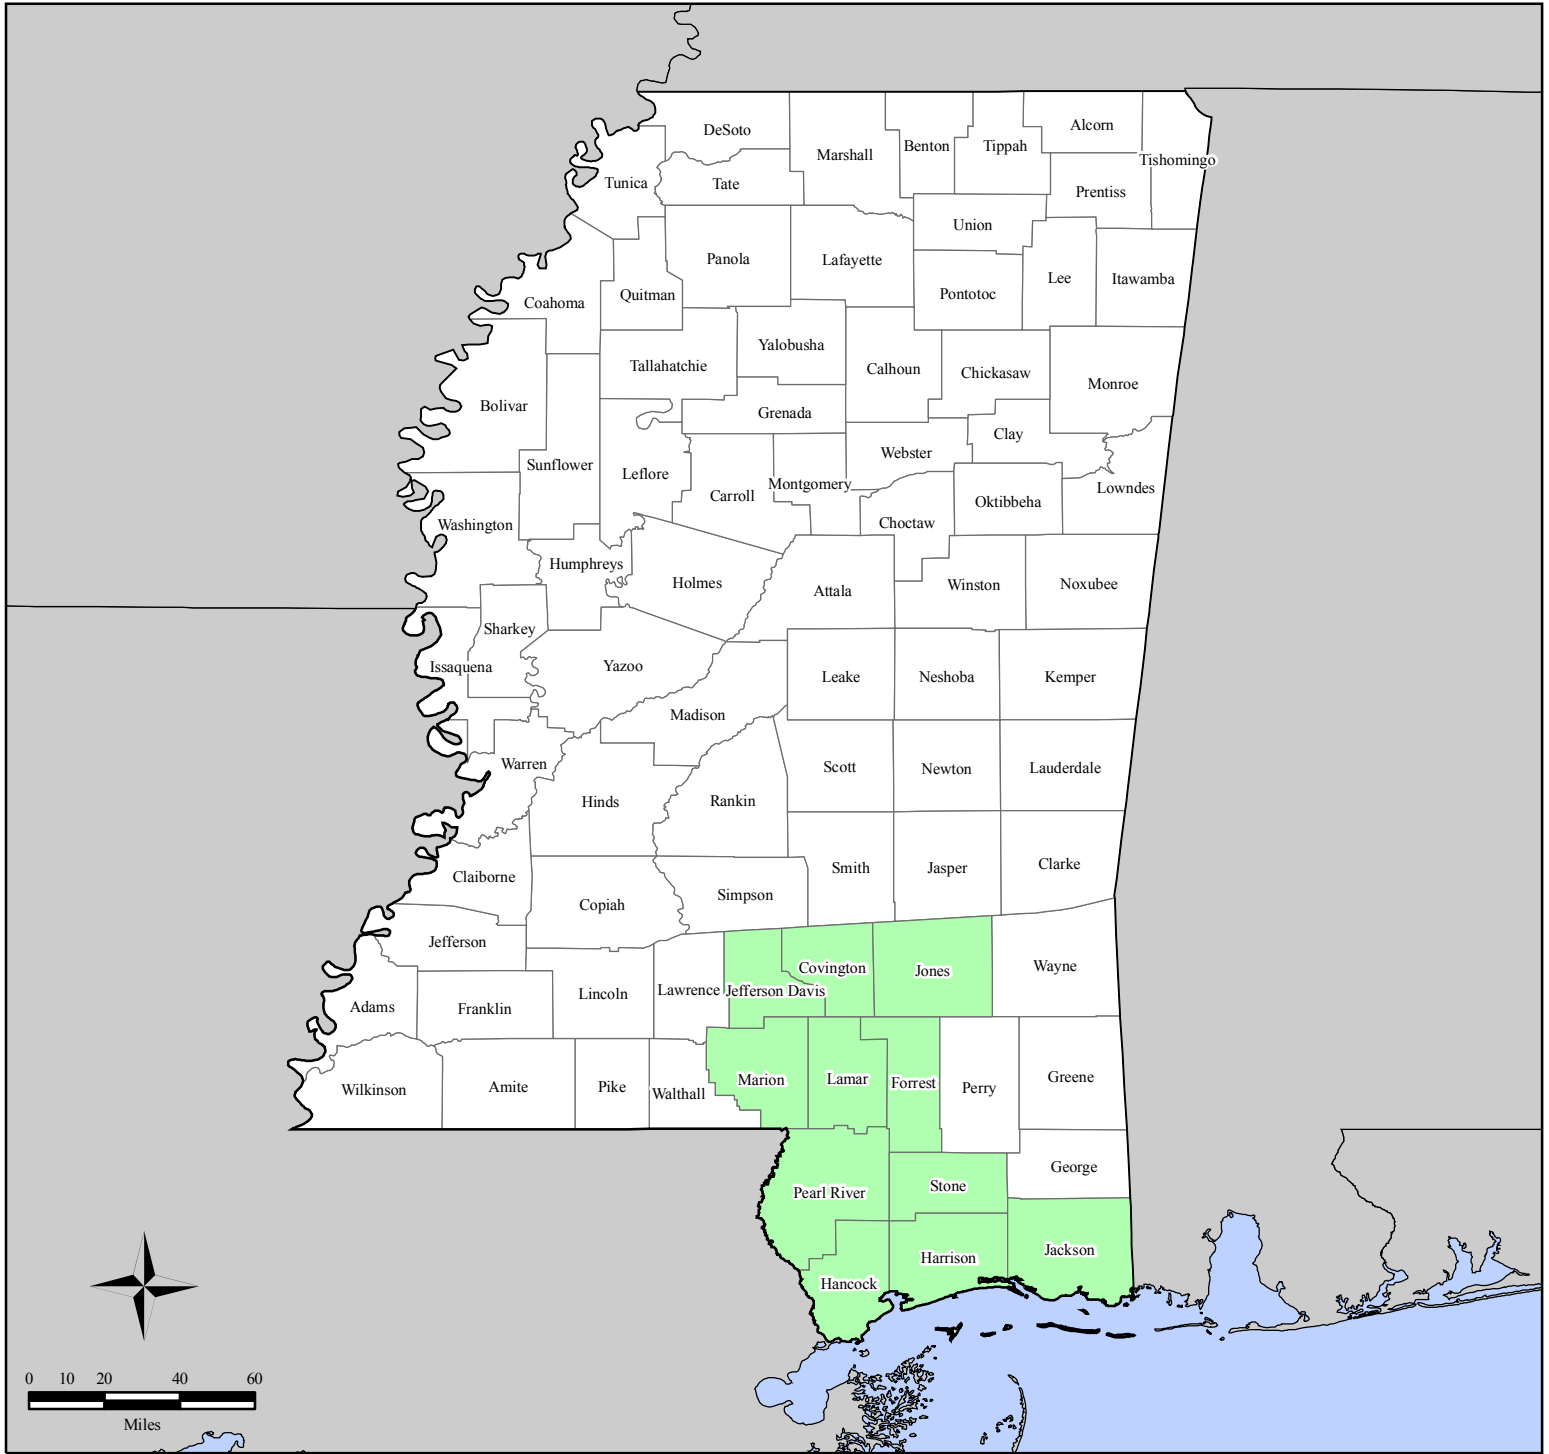

FEMA-3213-EM, Mississippi

Emergency Declaration as of 08/28/2005

Location Map

Legend

FEMA

ITS Mapping and Analysis Center
 Washington, DC
 08/28/05 -- 11:45:00 EDT