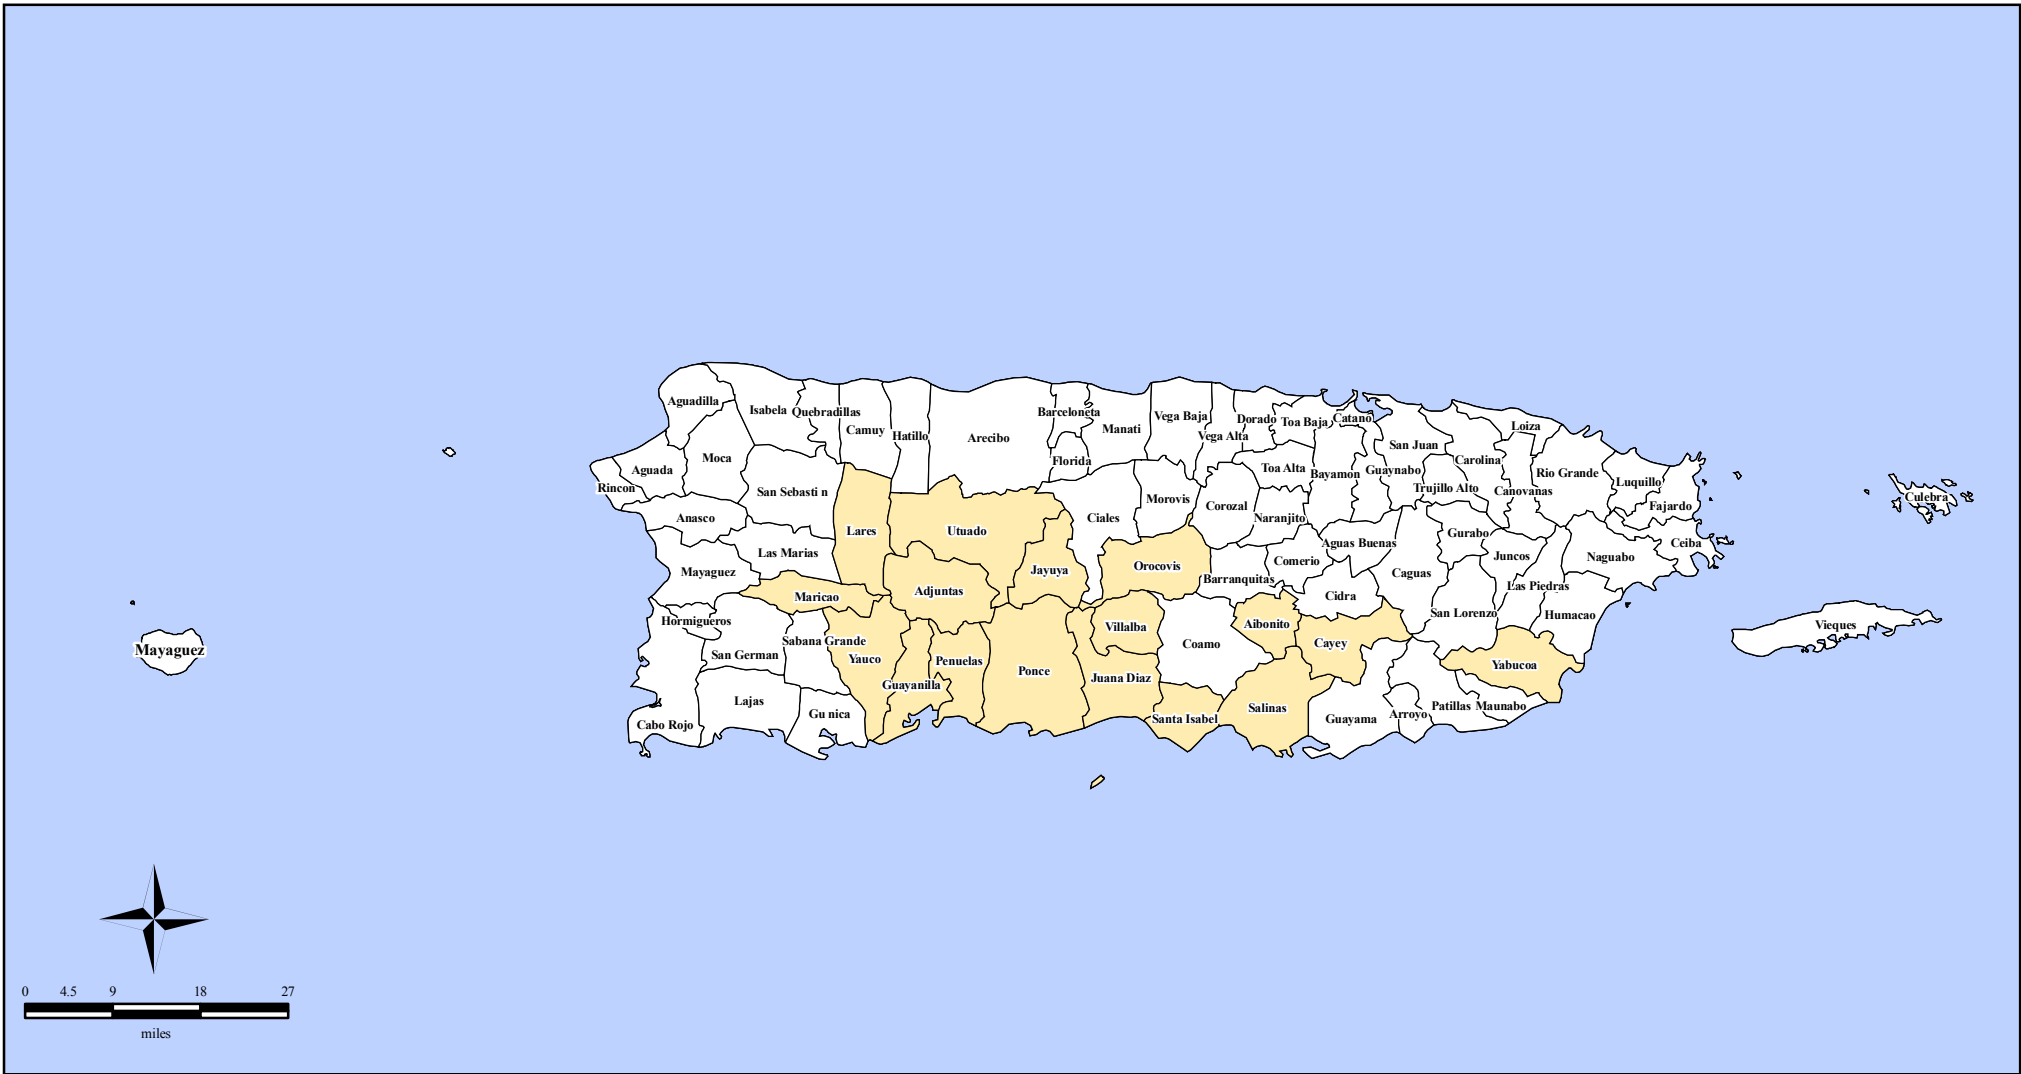

FEMA-1613-DR, Puerto Rico

Disaster Declaration as of 12/20/2005

Location Map

Legend

Designated Municipalities

 Public Assistance

All municipalities are eligible for Hazard Mitigation

FEMA

*ITS Mapping & Analysis Center
Washington, DC
12/21/05 -- 09:25:00 EST*