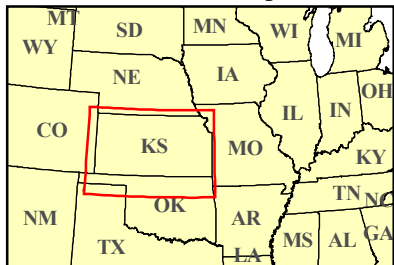

FEMA-1600-DR, Kansas

Disaster Declaration as of 08/23/2005

Location Map

Legend

Designated Counties

- No Designation
- Public Assistance

All Counties are Eligible for Hazard Mitigation

FEMA