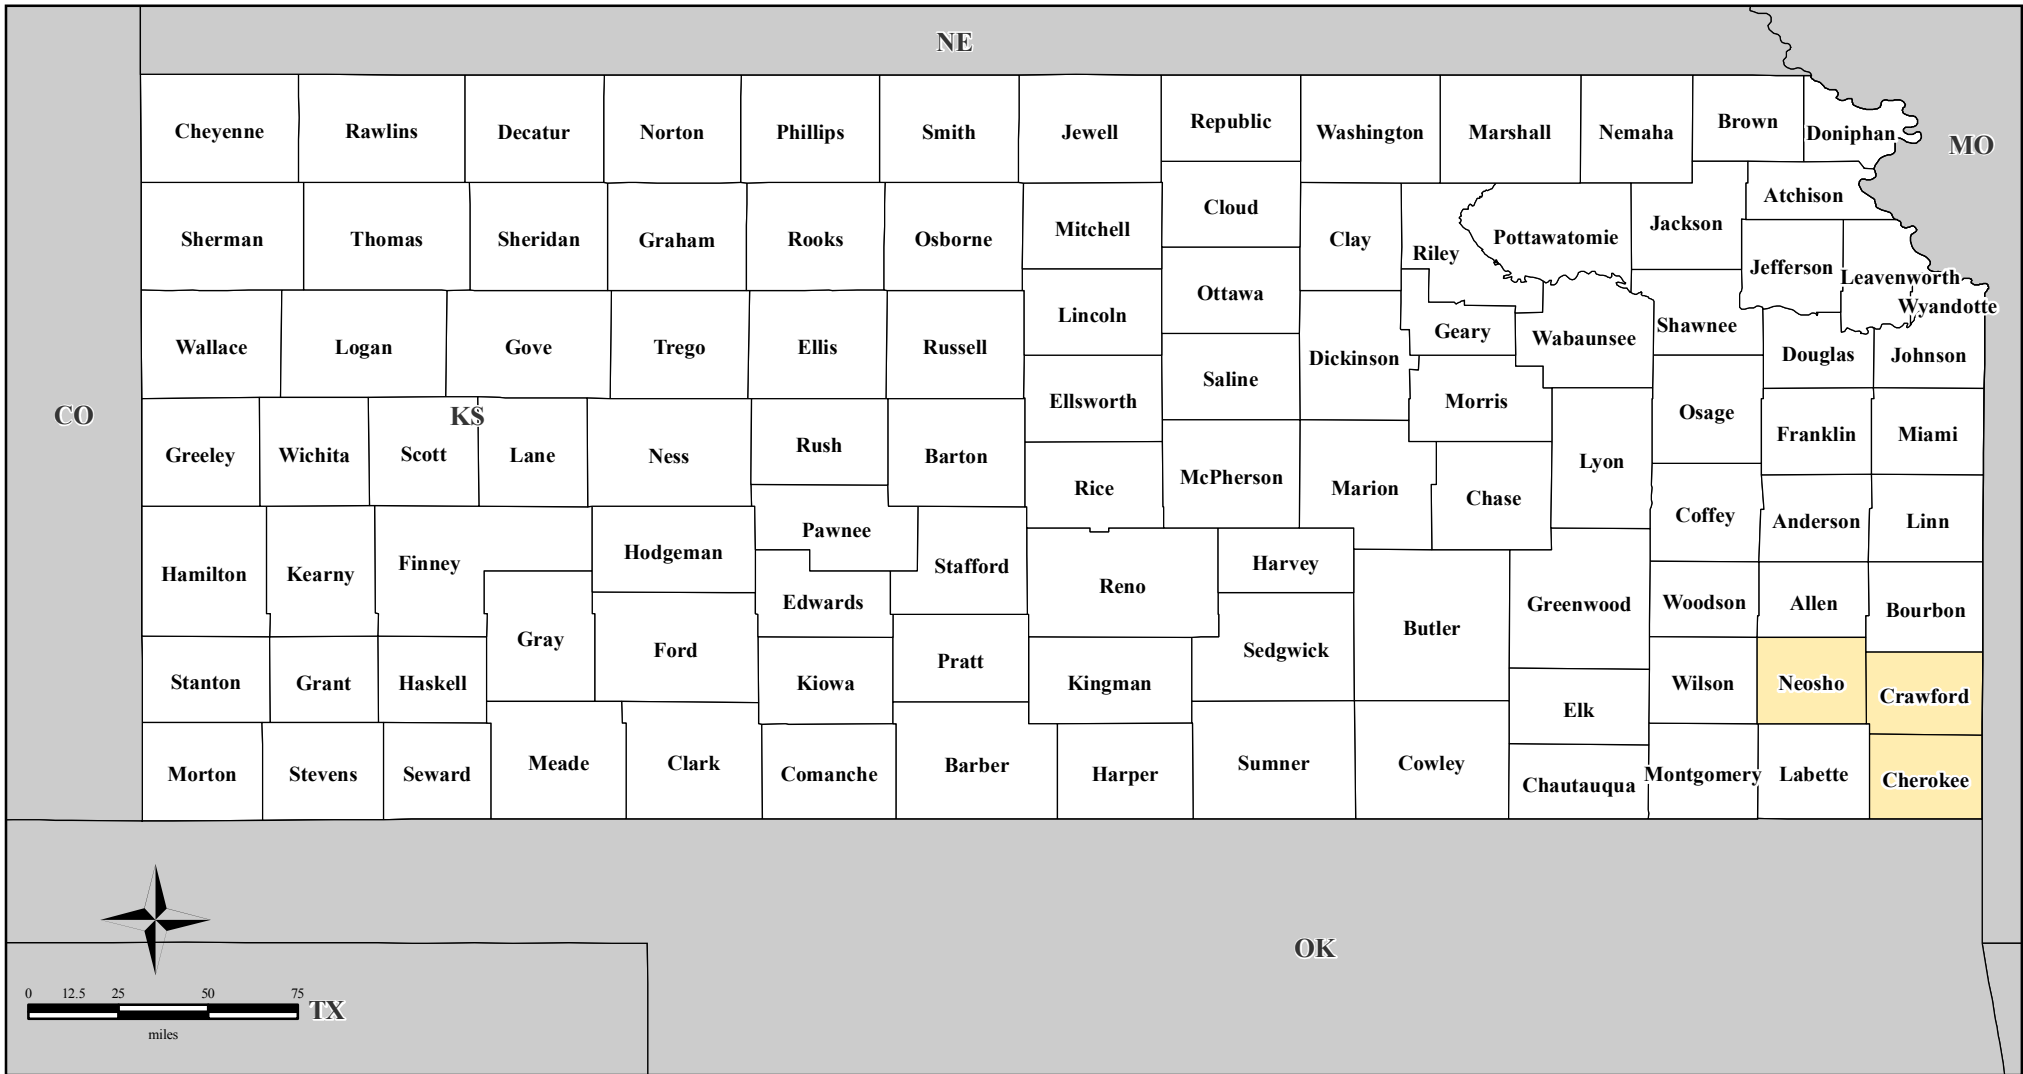

FEMA-1600-DR, Kansas

Disaster Declaration as of 08/23/2005

Location Map

Legend

Designated Counties

- No Designation
- Public Assistance

All Counties are Eligible for Hazard Mitigation

FEMA

*ITS Mapping & Analysis Center
Washington, DC
08/24/05 -- 09:30:00 EDT*