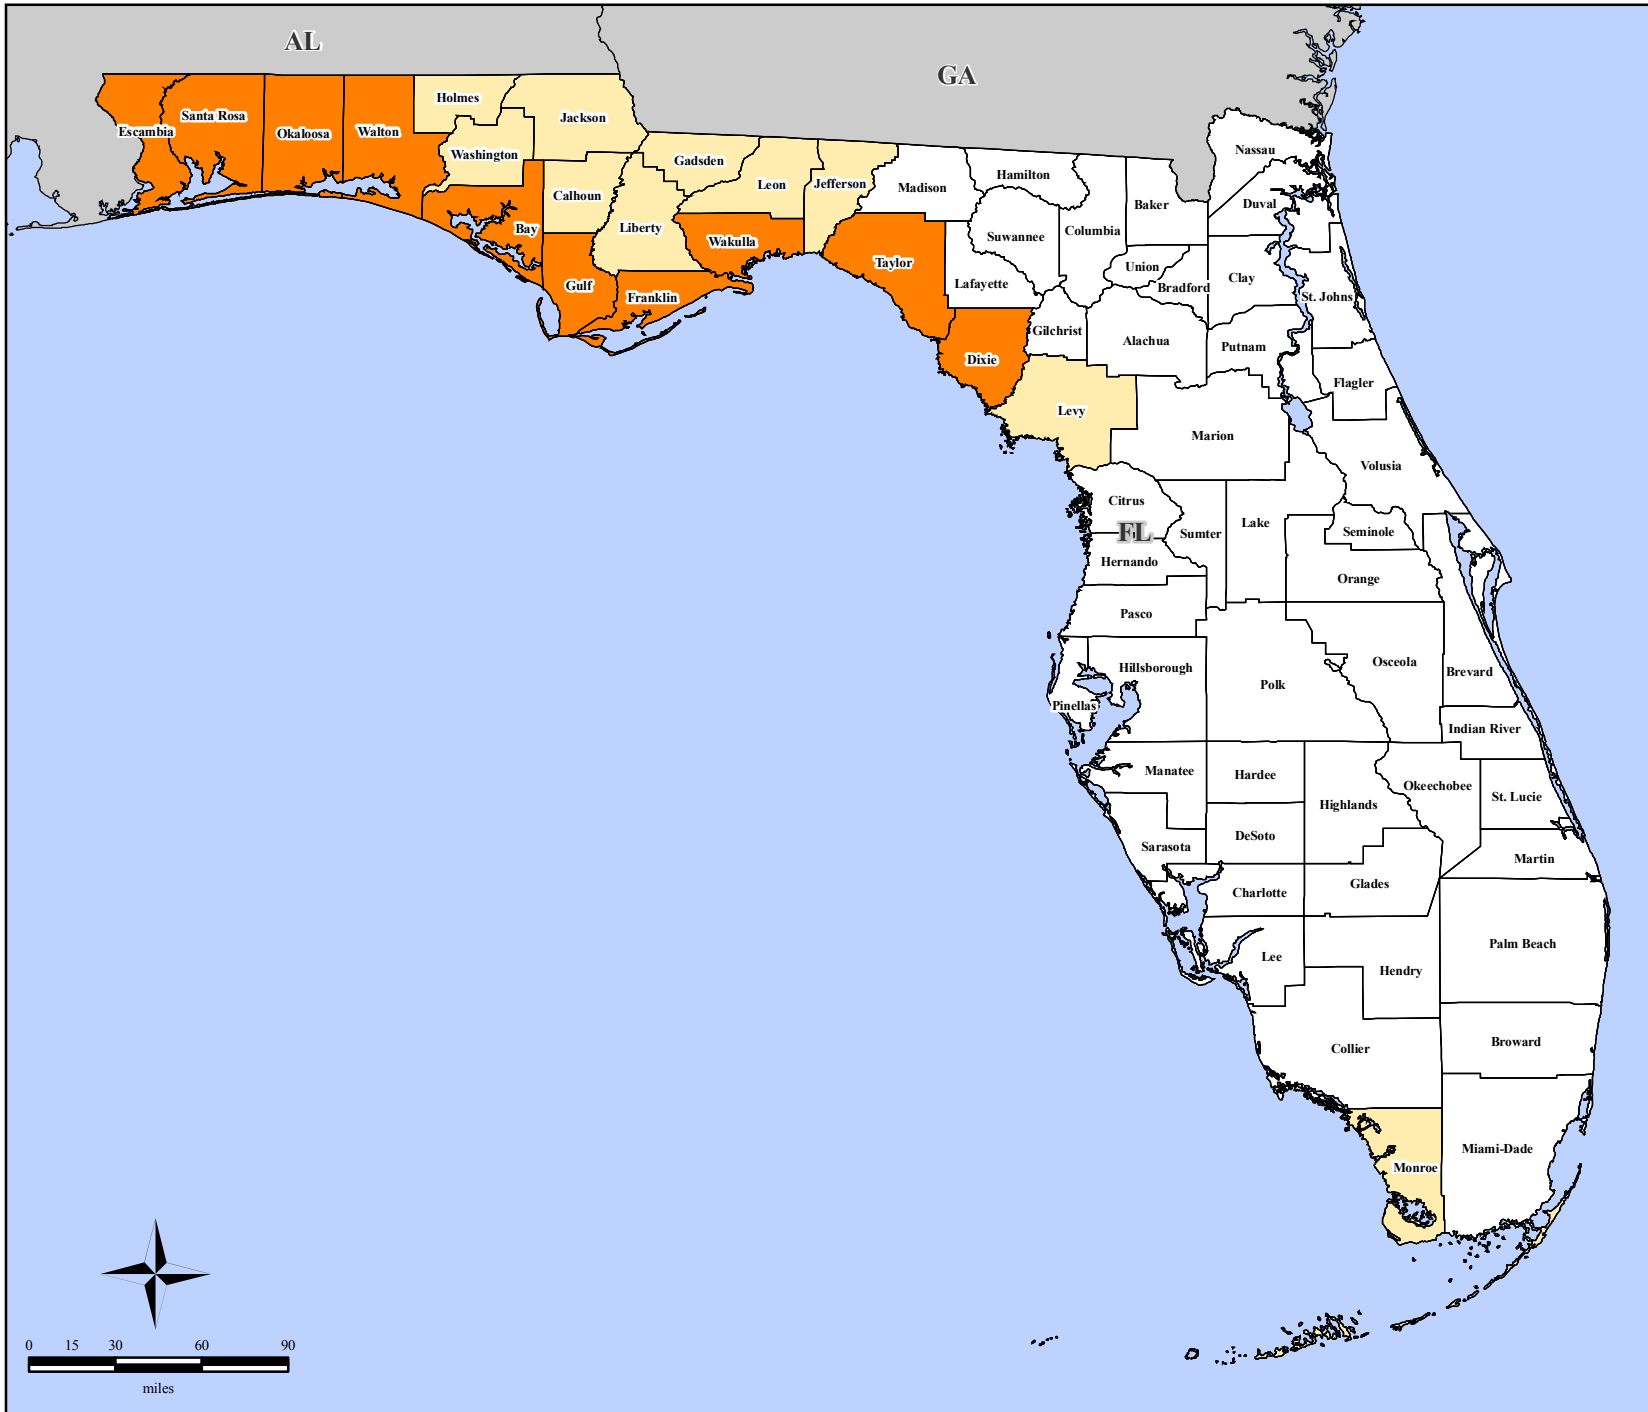

FEMA-1595-DR, Florida

Disaster Declaration as of 08/19/2005

FEMA

ITS Mapping & Analysis Center
Washington, DC

08/22/05 -- 09:05:00 EDT

Location Map

Legend

Designated Counties