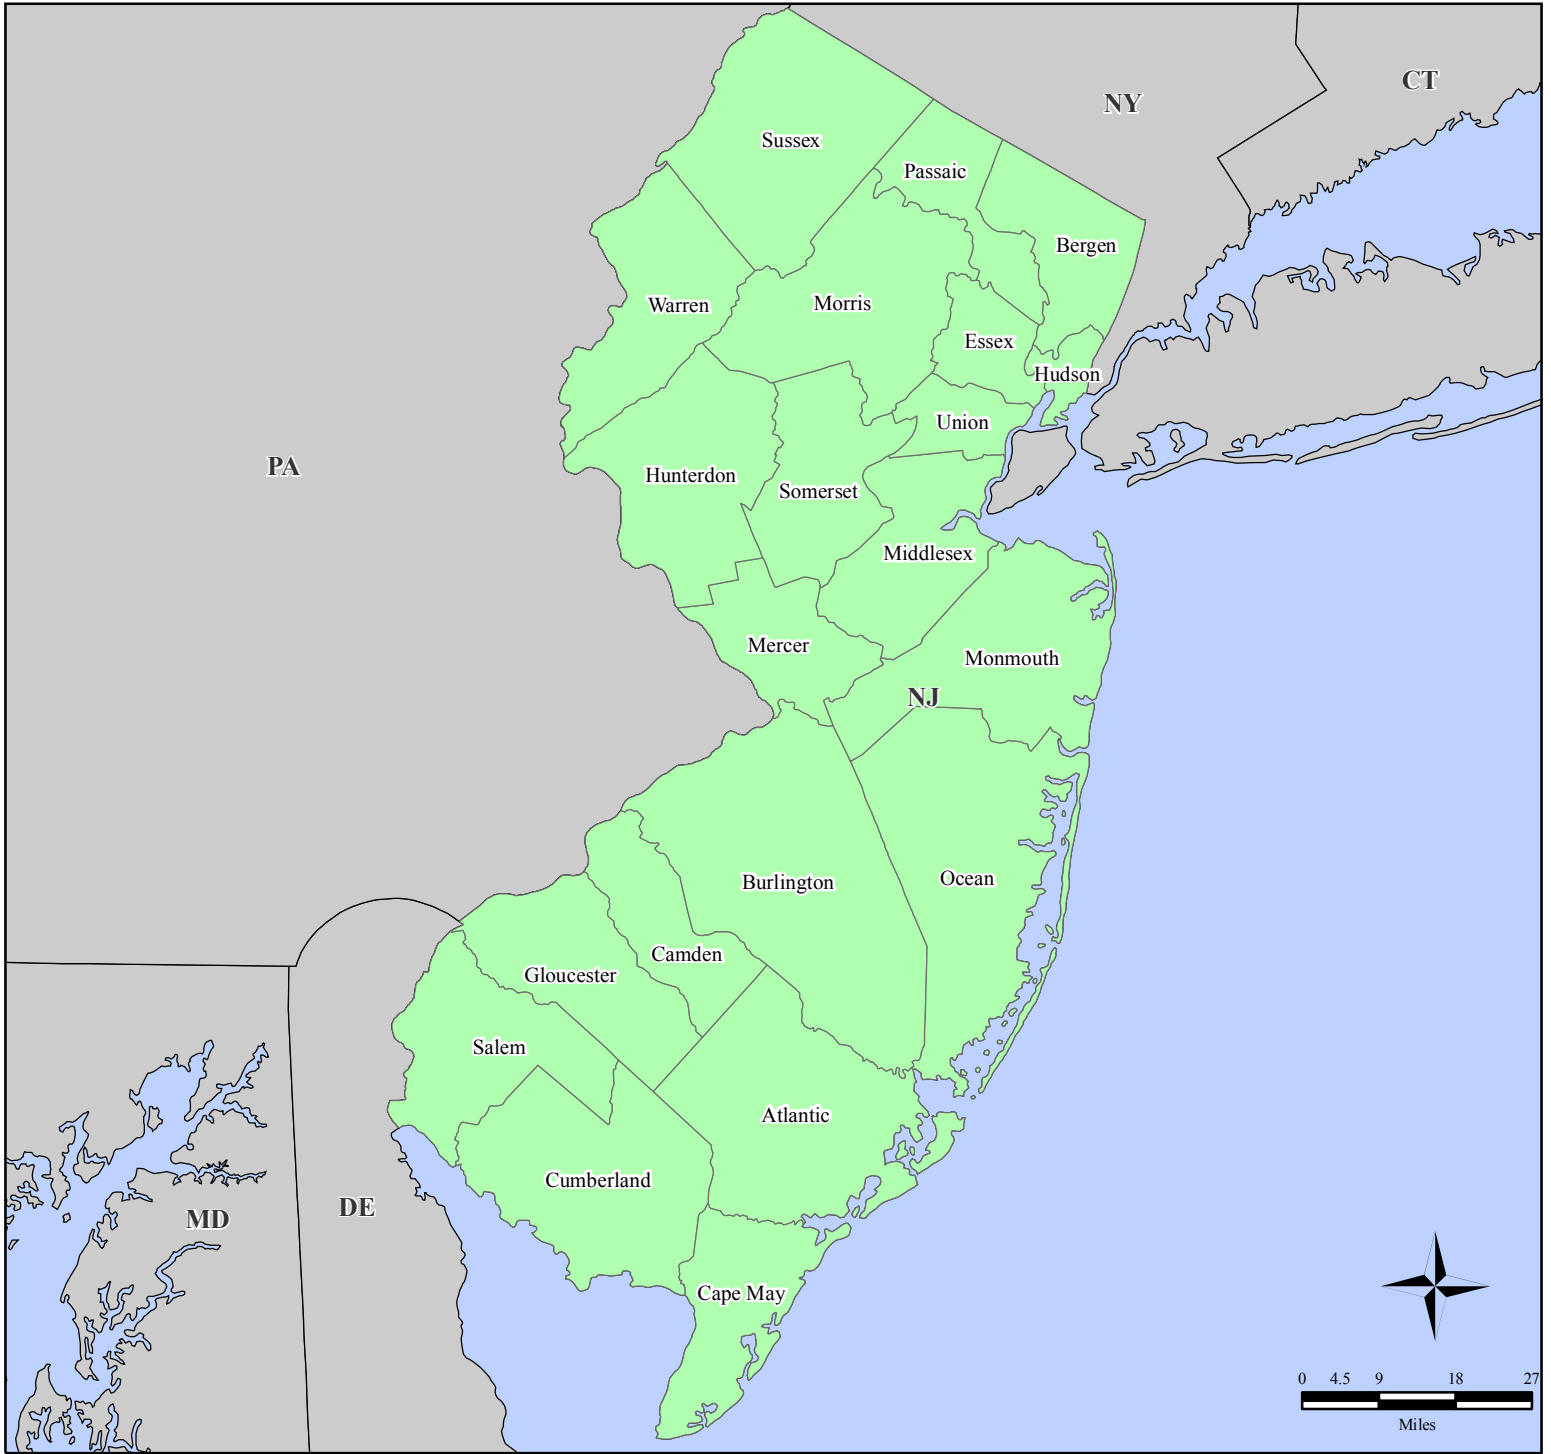

FEMA-3257-EM, New Jersey Emergency Declaration as of 09/19/2005

Location Map

Legend

FEMA

ITS Mapping and Analysis Center
Washington, DC
09/27/05 -- 16:53:00 EDT