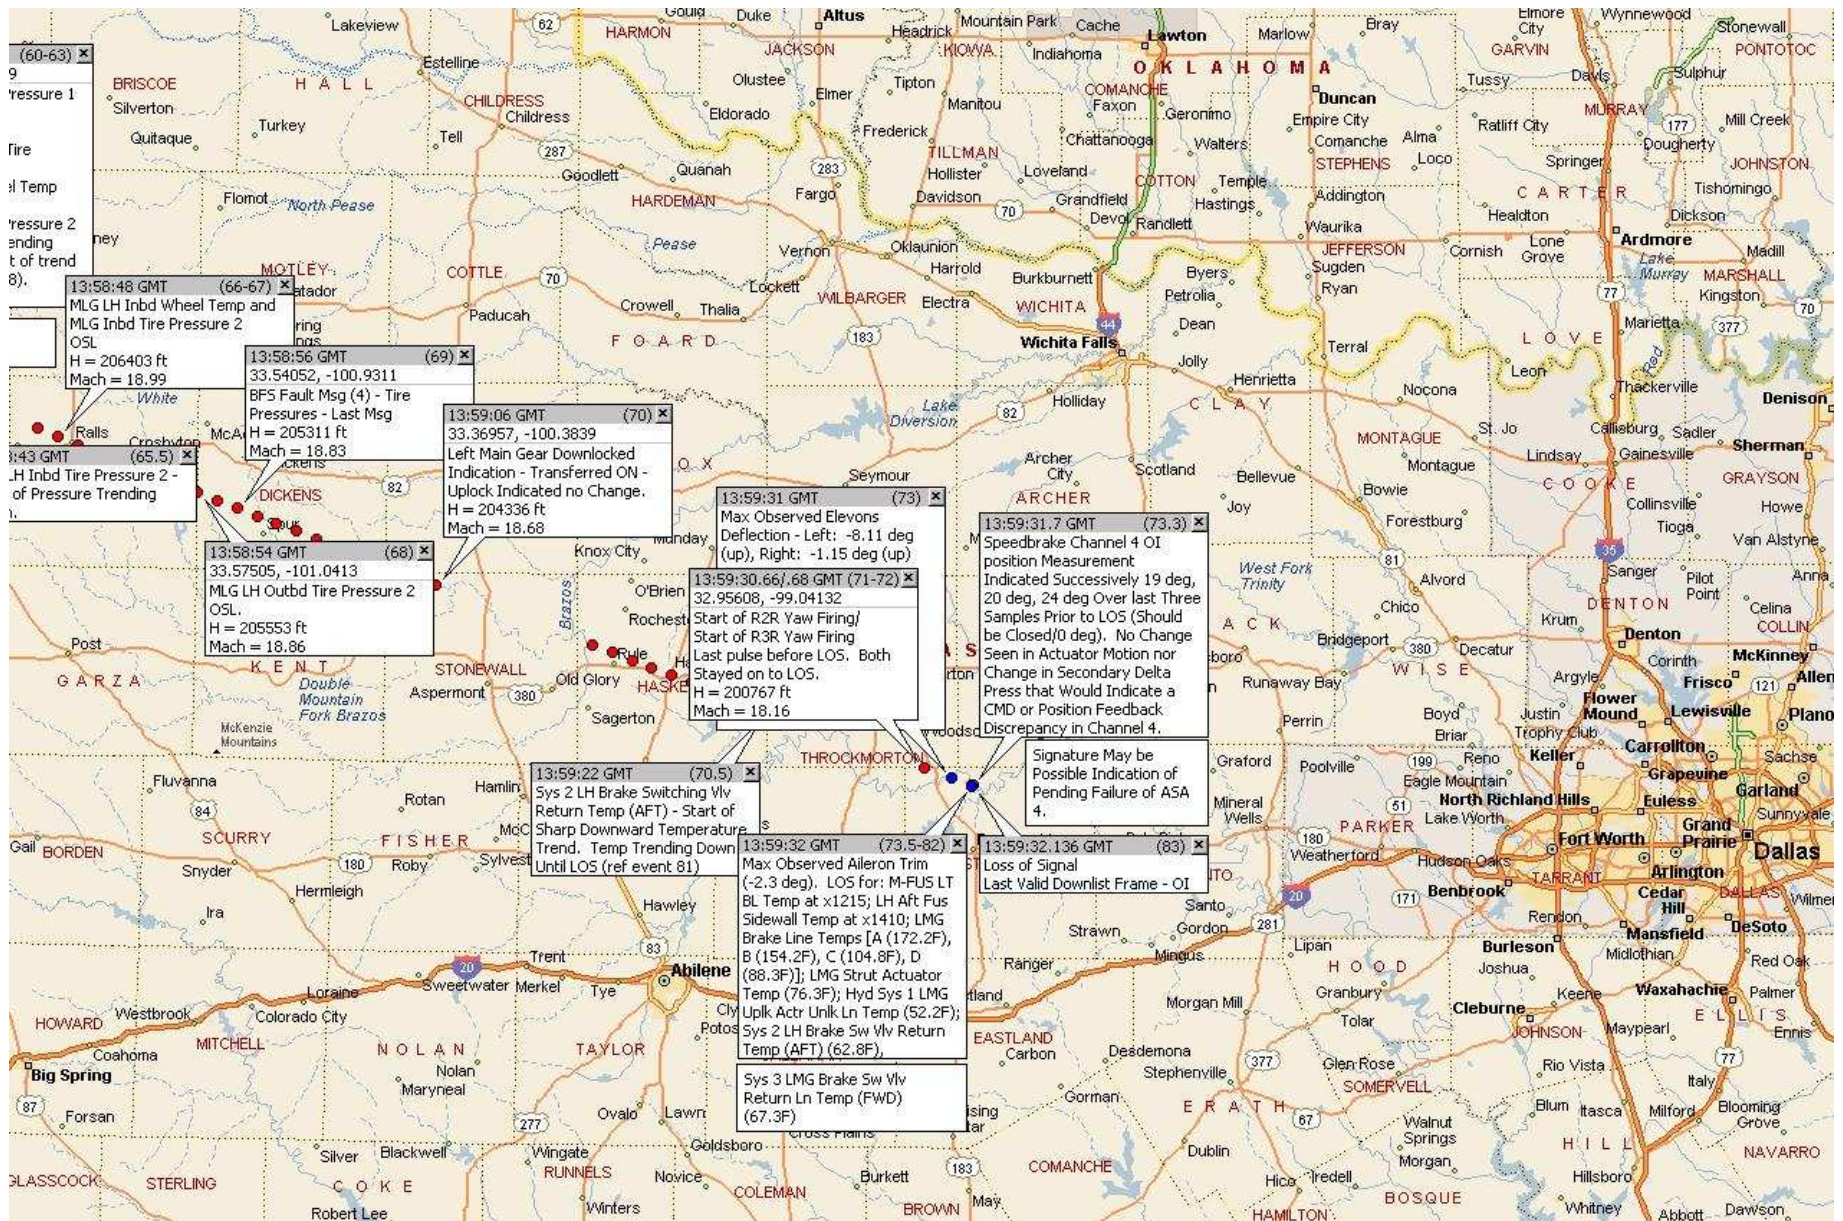

Crossing Texas to Loss of Signal

Based on Master Time Line Rev 13, 02/15/03