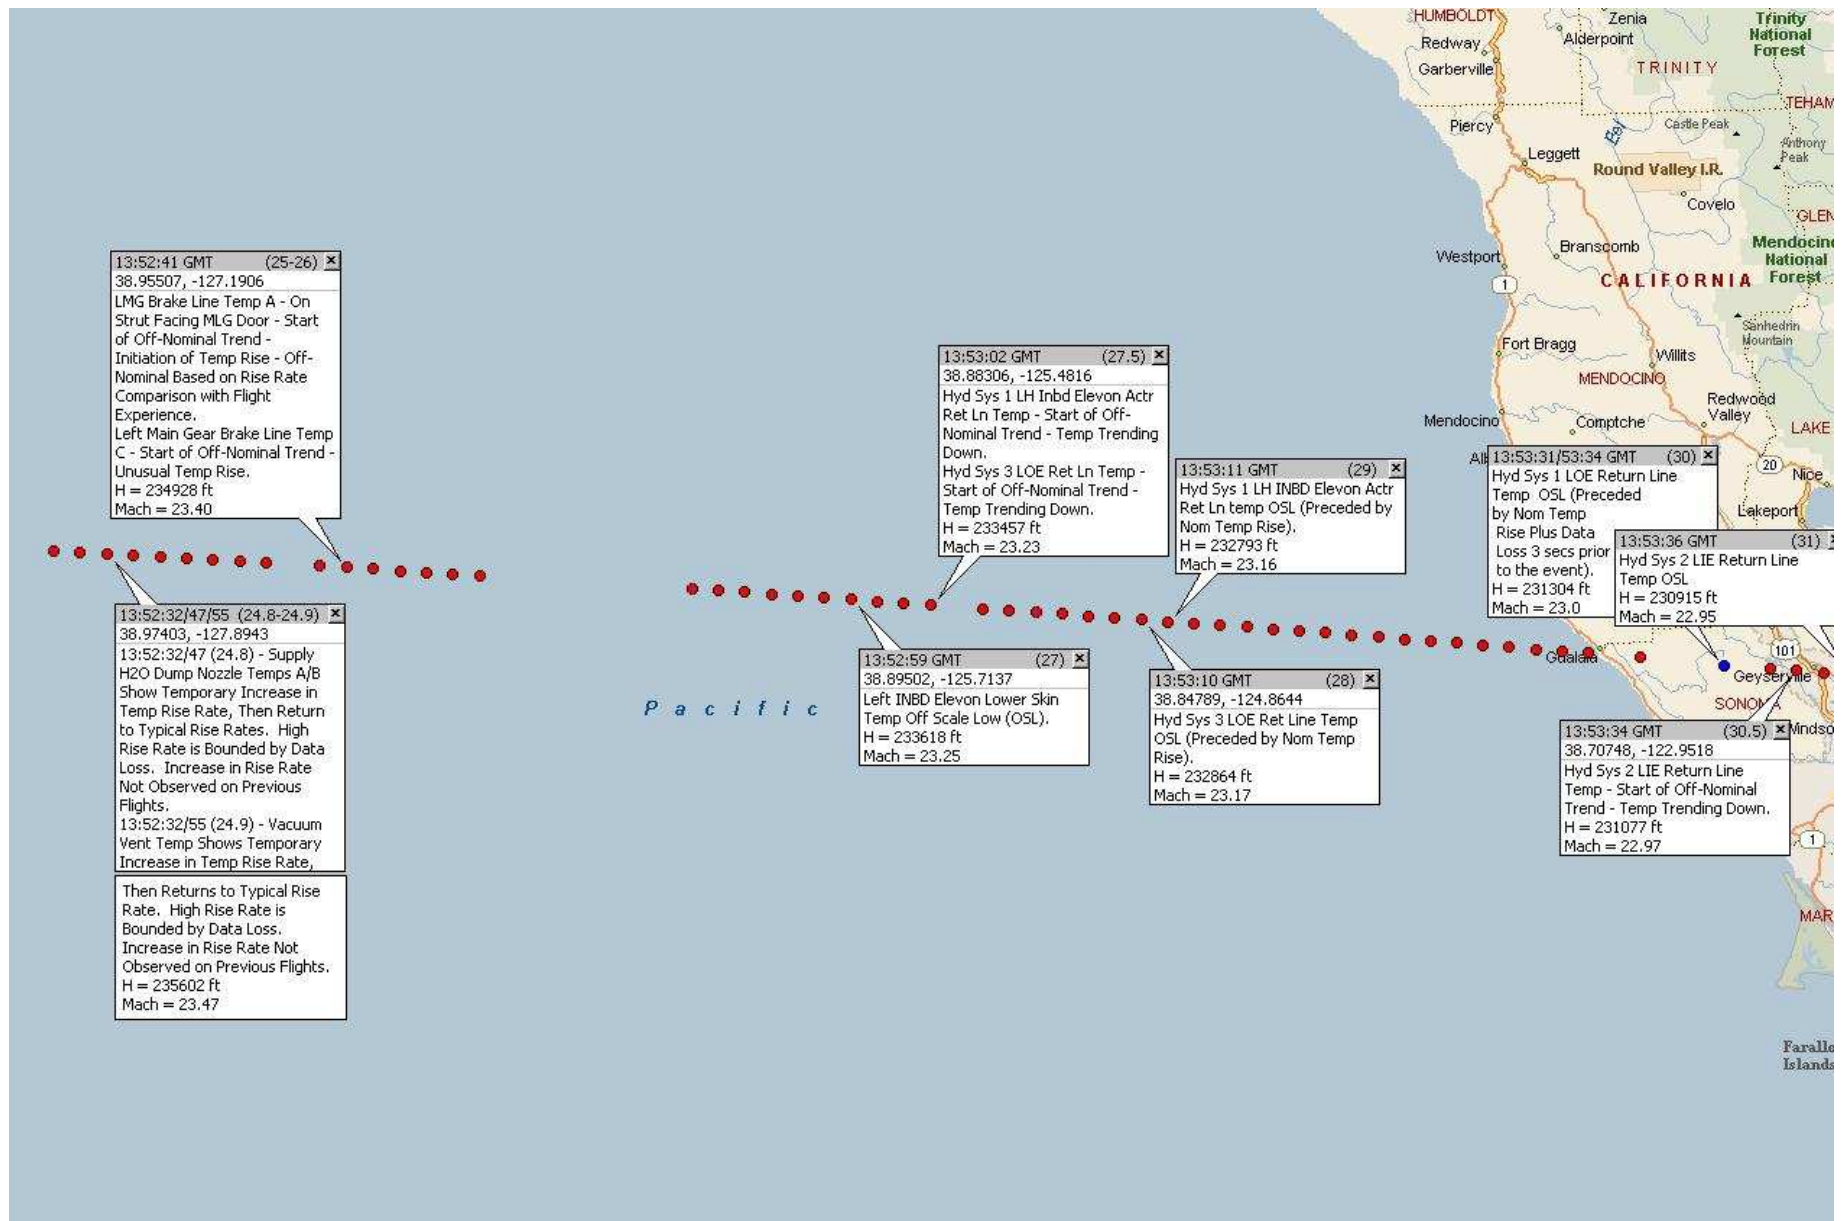

STS-107 Accident Investigation Ground Track and  
Events Summary  
Based on the Rev 13 Master Time Line  
(Baselined, 02/15/03, 07:00 a.m.)

February 18, 2003

# Explanation of Ground Tracks

---

- Ground Track Data Source: STS-107 GPS State Vector
- Event Time Line Source: STS-107 Accident Investigation Master Timeline (Baselined), Revision 13, dated 02/15/03 7:00 am CST, from the Integrated Time Line Team.
- GPS-derived Latitudes and Longitudes are plotted on the map at 0.96 second time intervals, although there are numerous data dropouts. The symbol used for points from the trajectory data file is a red dot.
- The time tags of events from the Master Time Line sometimes fall between trajectory data points, and in some cases they occur during GPS data dropouts. In these cases the correct location of the event is indicated by a blue dot.
- Explanation of the contents of Note Boxes:
  - Grey Header – Greenwich Mean Time (GMT) of the event and the Event Sequence Number from the Master Time Line (in parentheses)
  - Geodetic Latitude and W. Longitude of the event (red dots only) in decimal degrees.
  - Event description from the Master Time Line
  - Geodetic Altitude of the event (H) in feet (interpolated when necessary)
  - Mach Number of the event (Mach) (interpolated when necessary)
  - Some nominal events have been intentionally omitted.

# Entry Interface to Coastal Crossing

Based on Master Time Line Rev 13, 02/15/03

# Crossing the California Coast

Based on Master Time Line Rev 13, 02/15/03