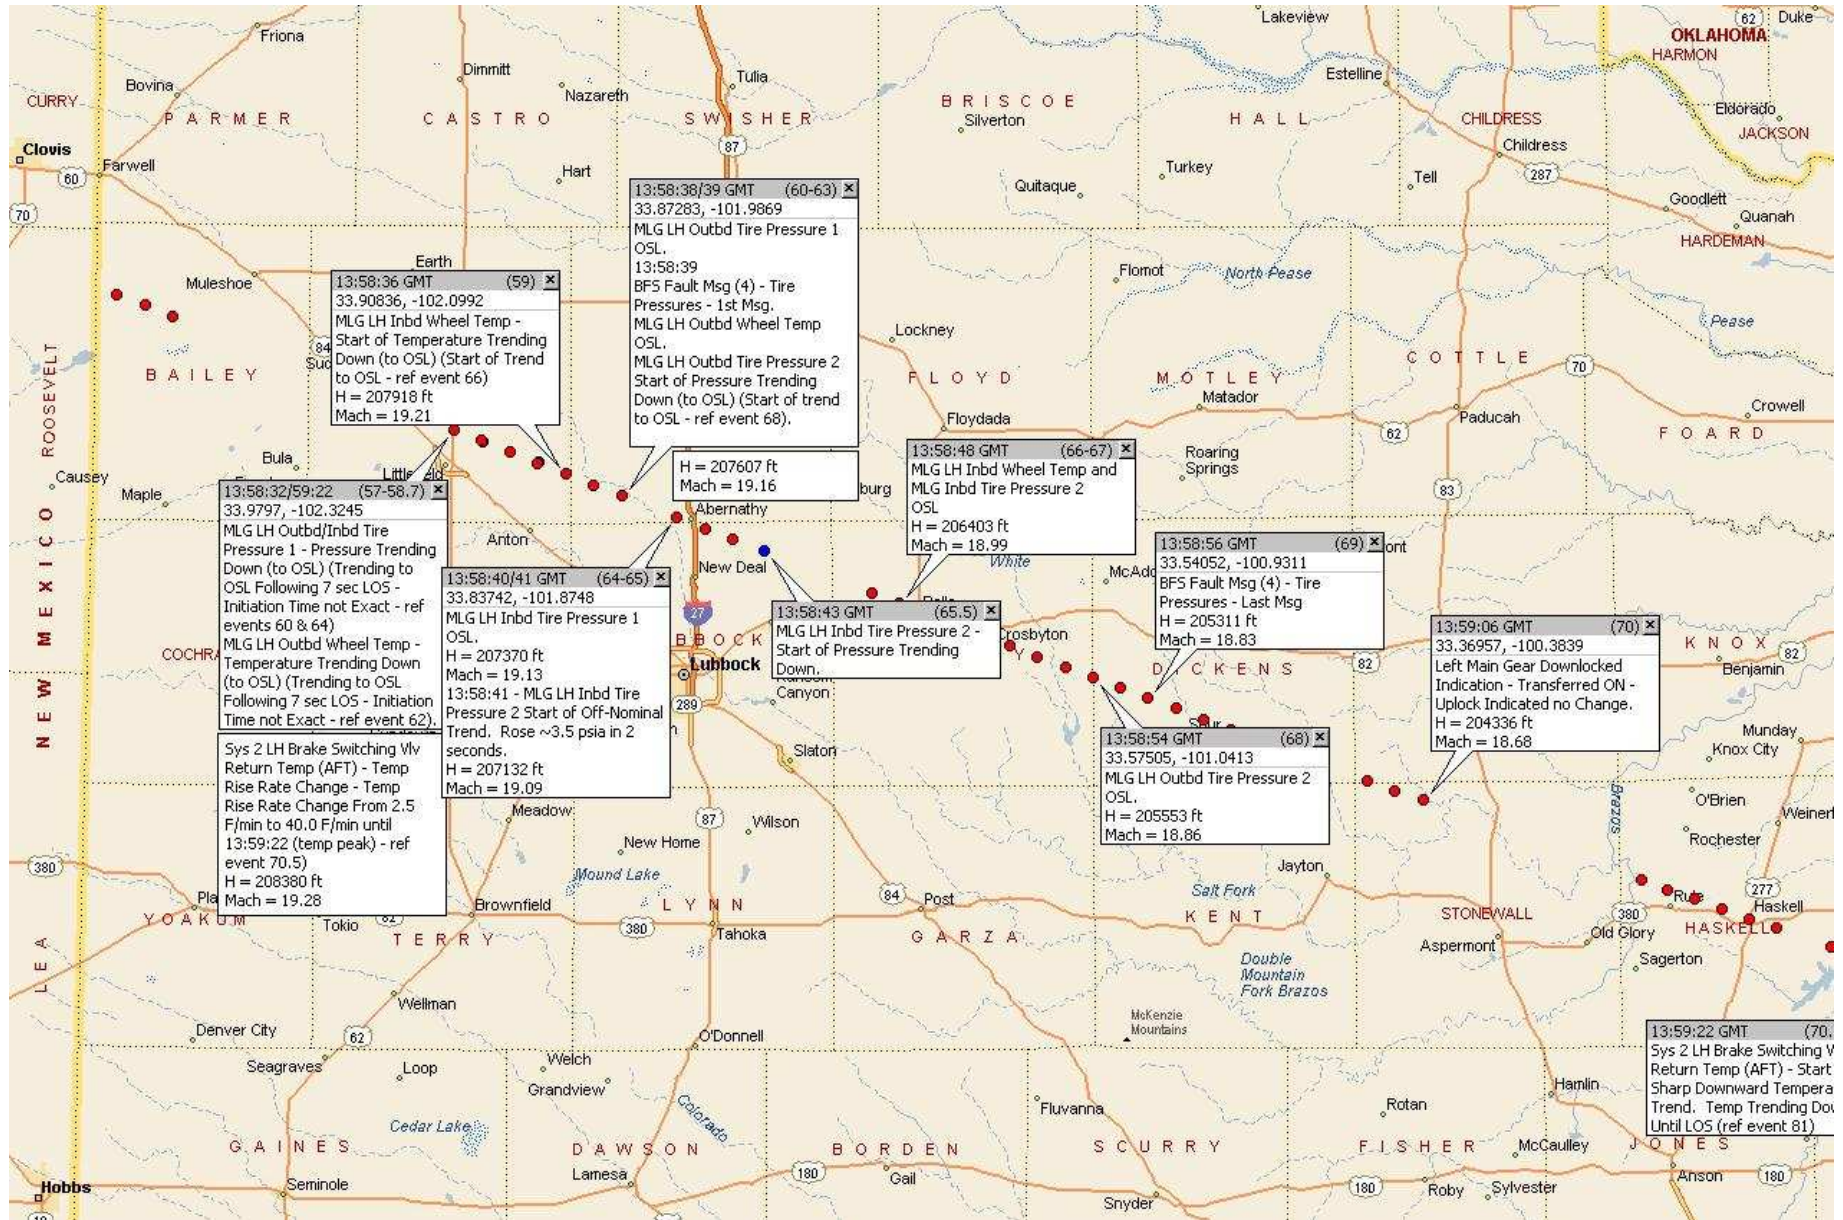

STS-107 Accident Investigation Ground Track and  
Events Summary  
Based on the Rev 13 Master Time Line  
(Baselined, 02/15/03, 07:00 a.m.)

February 18, 2003

# Explanation of Ground Tracks

---

- Ground Track Data Source: STS-107 GPS State Vector
- Event Time Line Source: STS-107 Accident Investigation Master Timeline (Baselined), Revision 13, dated 02/15/03 7:00 am CST, from the Integrated Time Line Team.
- GPS-derived Latitudes and Longitudes are plotted on the map at 0.96 second time intervals, although there are numerous data dropouts. The symbol used for points from the trajectory data file is a red dot.
- The time tags of events from the Master Time Line sometimes fall between trajectory data points, and in some cases they occur during GPS data dropouts. In these cases the correct location of the event is indicated by a blue dot.
- Explanation of the contents of Note Boxes:
  - Grey Header – Greenwich Mean Time (GMT) of the event and the Event Sequence Number from the Master Time Line (in parentheses)
  - Geodetic Latitude and W. Longitude of the event (red dots only) in decimal degrees.
  - Event description from the Master Time Line
  - Geodetic Altitude of the event (H) in feet (interpolated when necessary)
  - Mach Number of the event (Mach) (interpolated when necessary)
  - Some nominal events have been intentionally omitted.

# Crossing Arizona

Based on Master Time Line Rev 13, 02/15/03

# Crossing from New Mexico to North Texas

Based on Master Time Line Rev 13, 02/15/03