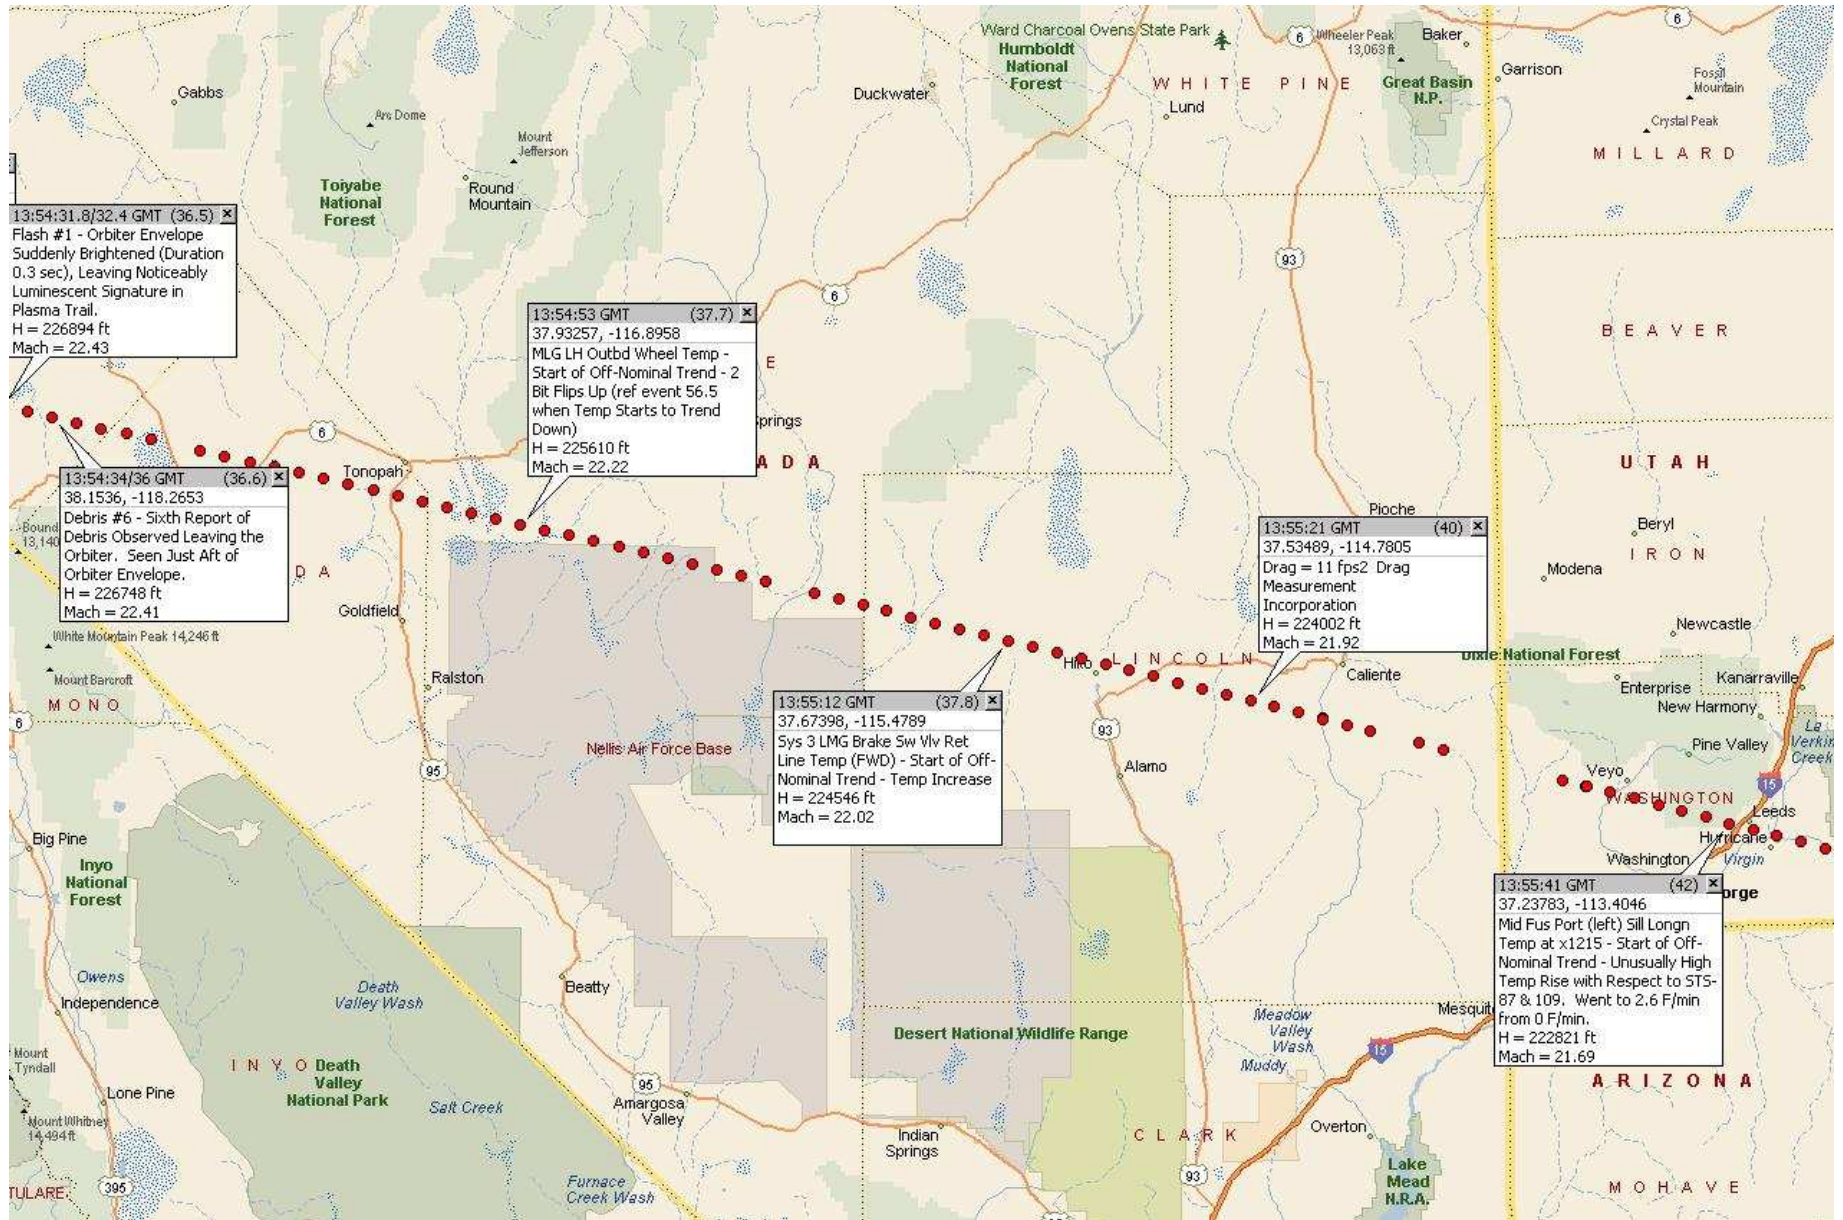

Crossing Nevada

Based on Master Time Line Rev 13, 02/15/03