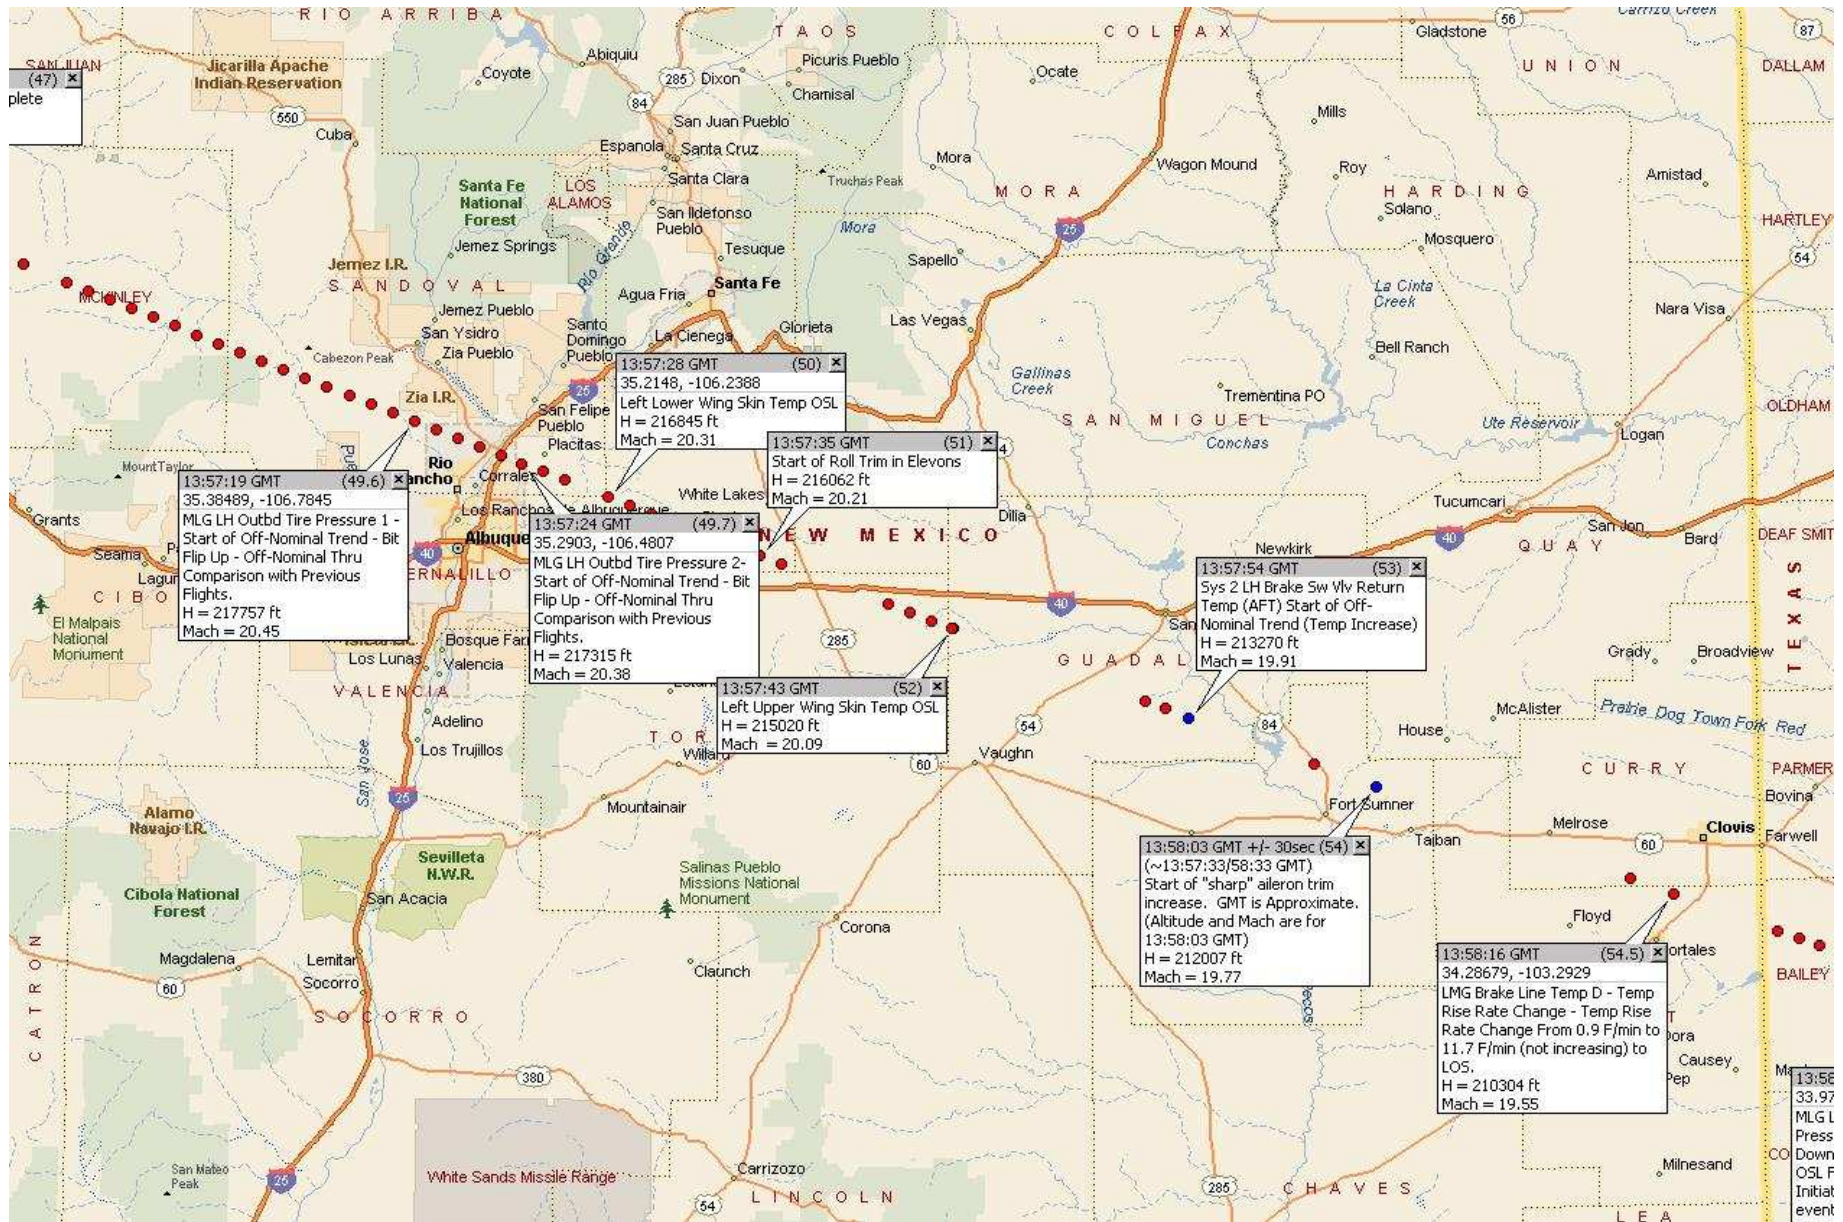

Crossing New Mexico

Based on Master Time Line Rev 13, 02/15/03