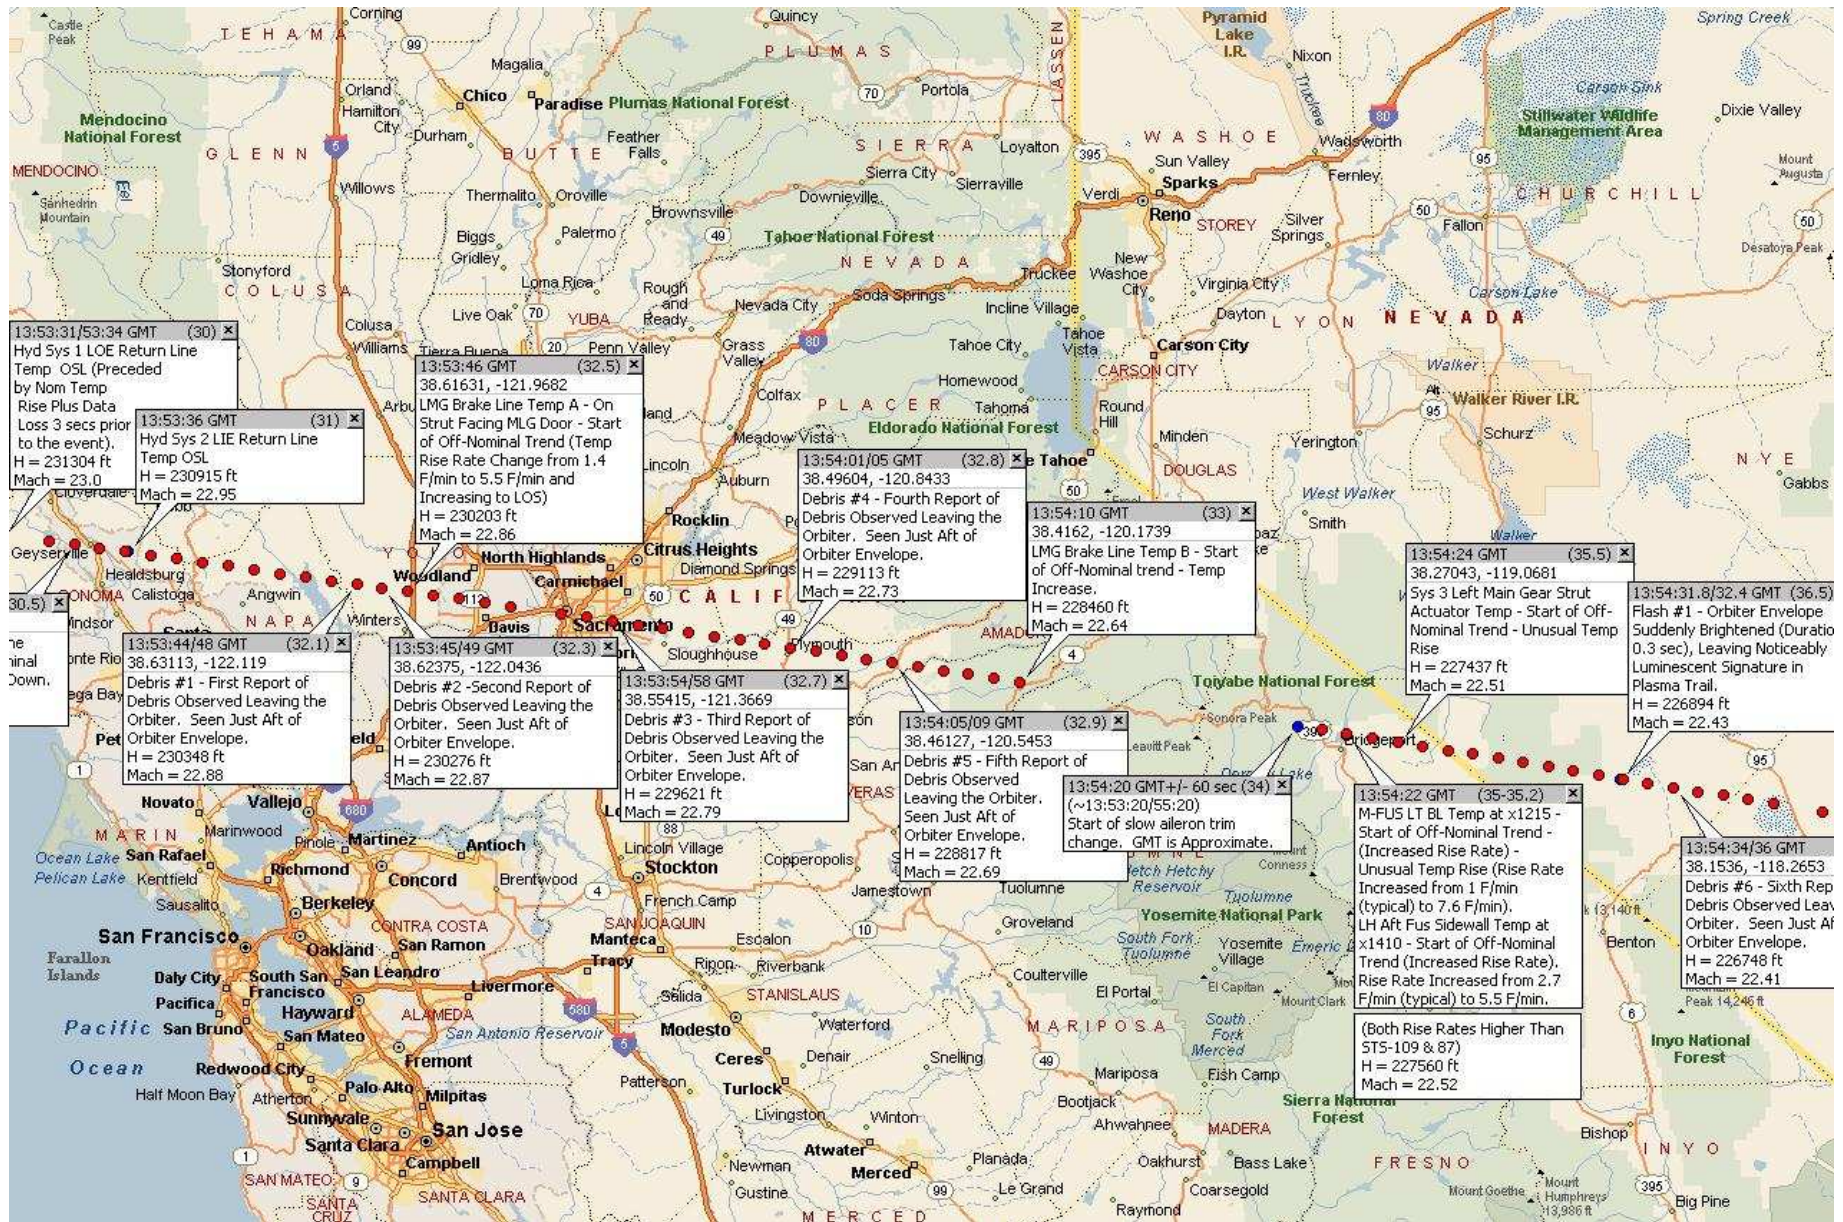

Crossing California

Based on Master Time Line Rev 13, 02/15/03