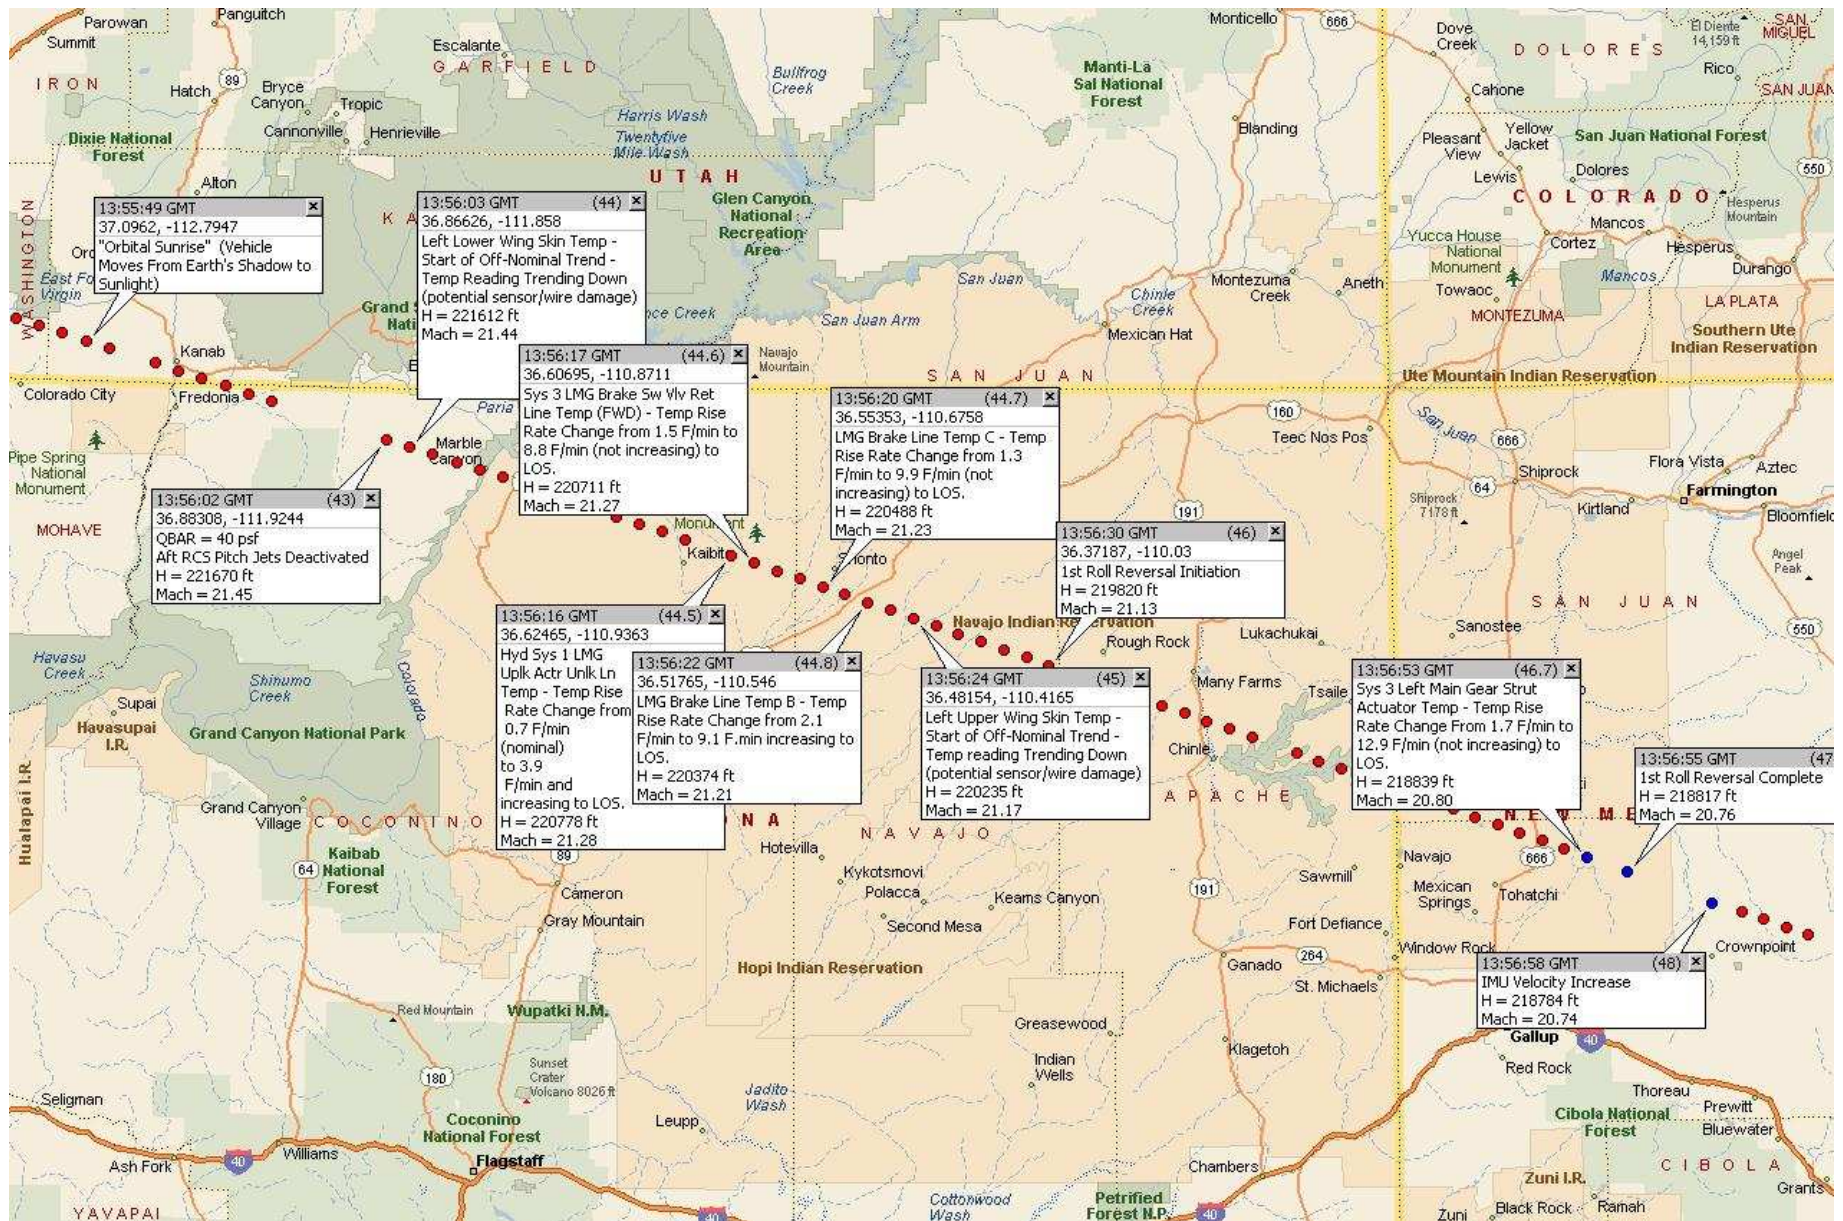

Crossing Arizona

Based on Master Time Line Rev 13, 02/15/03