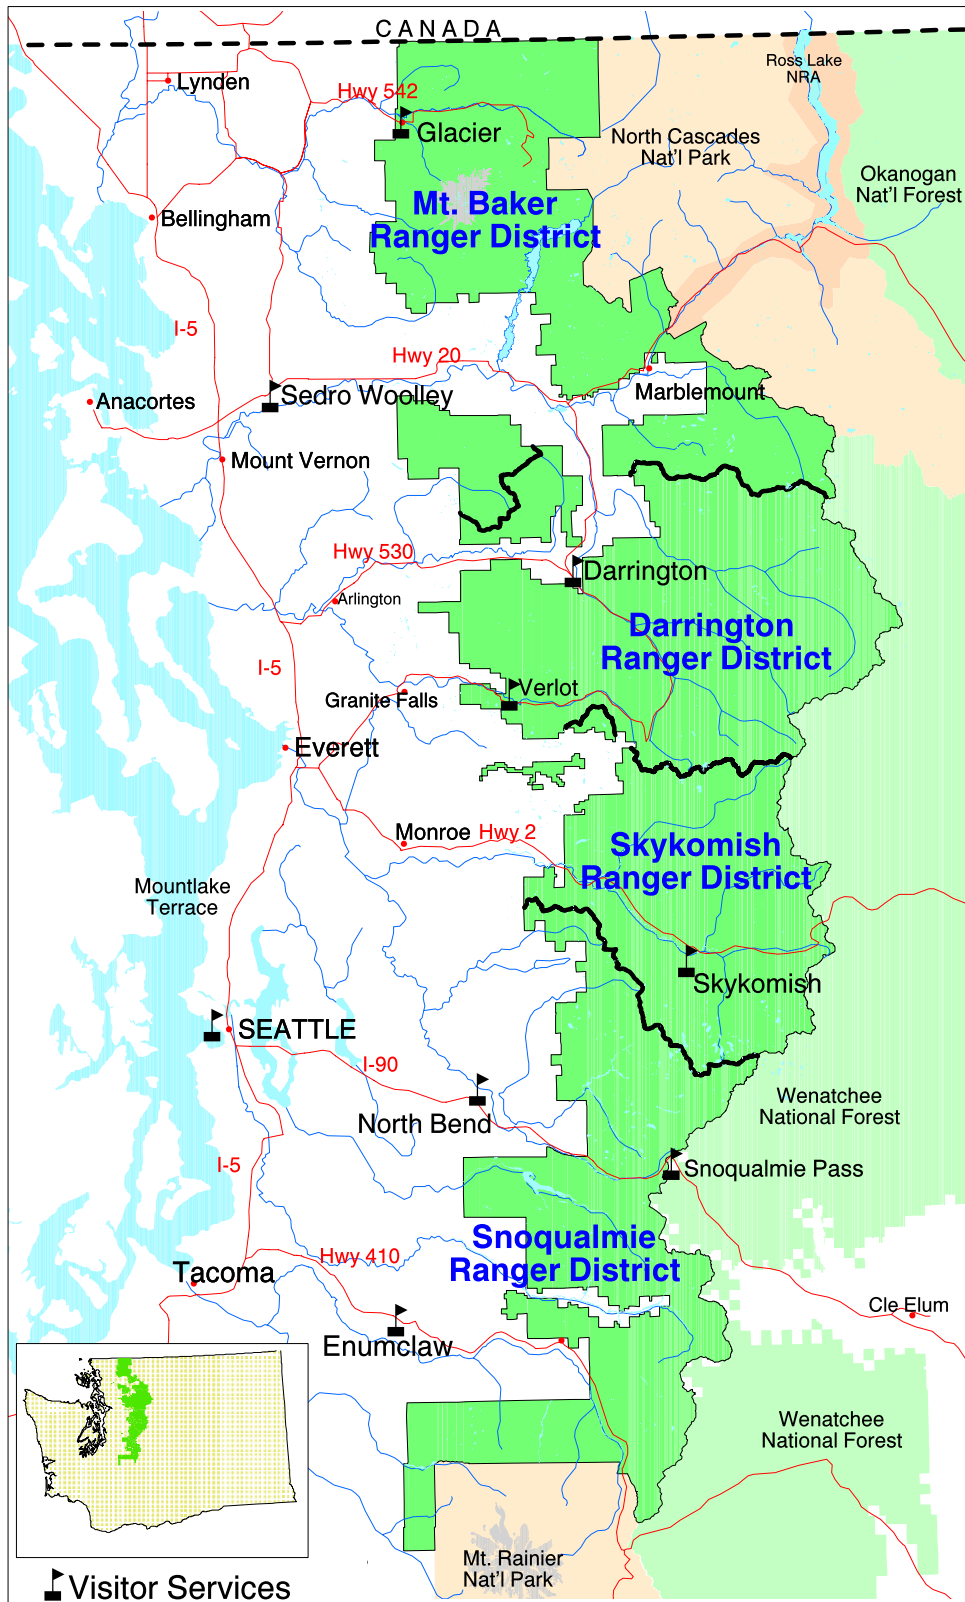

Mt. Baker-Snoqualmie National Forest Vicinity Map

October 2000