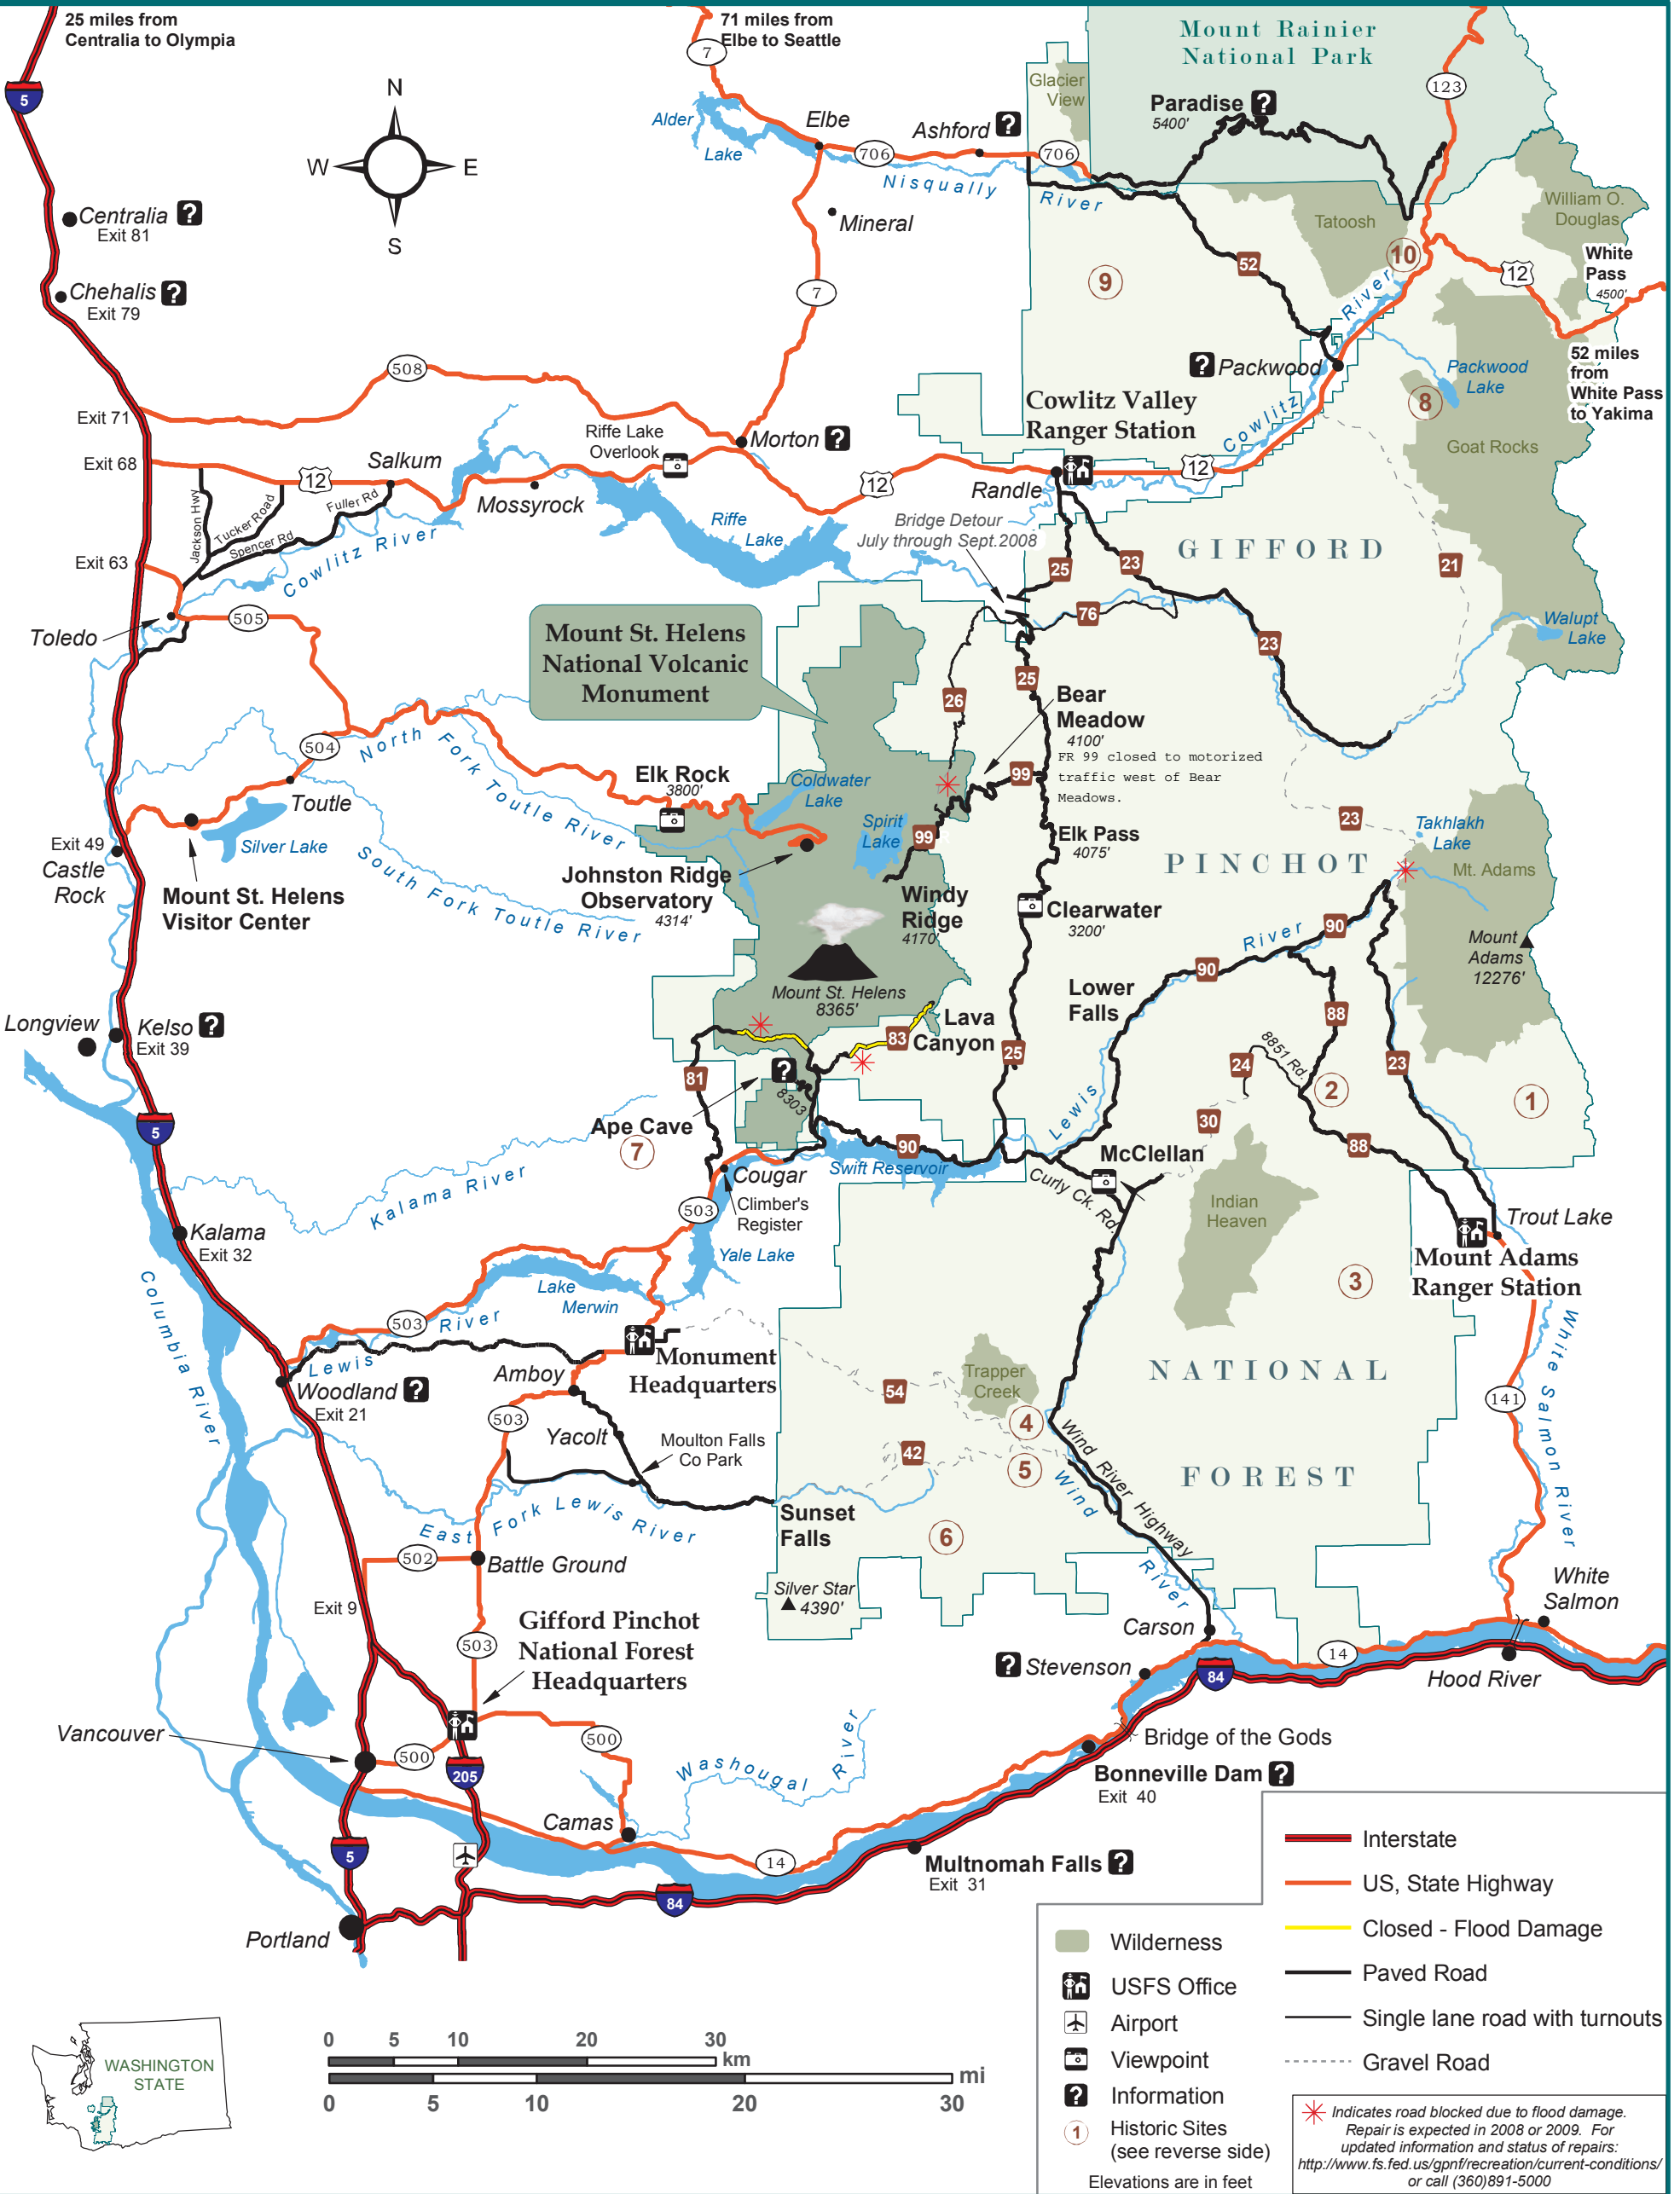

Gifford Pinchot National Forest Vicinity

USDA Forest Service
is an equal
opportunity provider
and employer

For more information, visit our website at www.fs.fed.us/gpnf or call (360) 891-5000

Gifford Pinchot National Forest -- It is yours to visit, enjoy, and protect.

This map is intended for general reference and is approximate in general proportions.