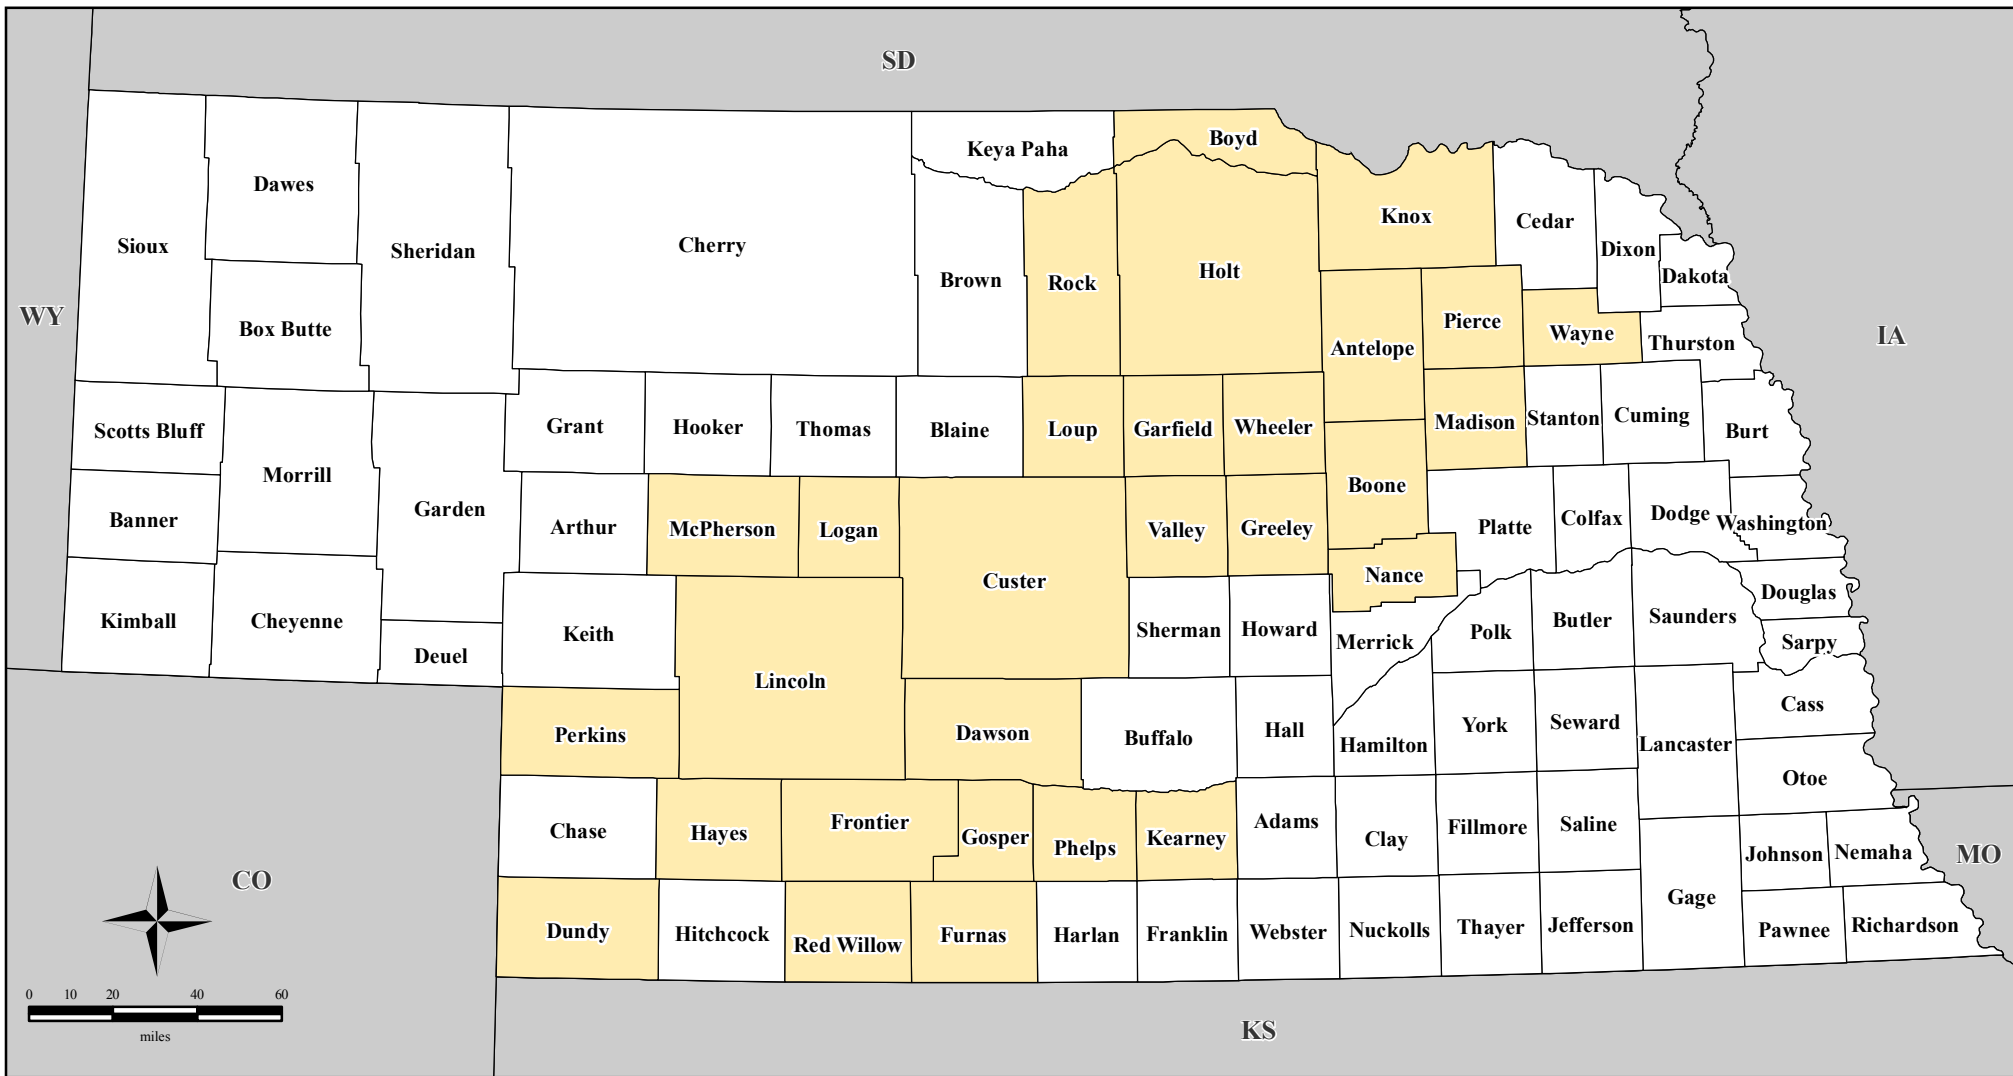

FEMA-1627-DR, Nebraska

Disaster Declaration as of 01/26/06

Location Map

Legend

Designated Counties

- No Designation
- Public Assistance

All Counties are Eligible for Hazard Mitigation

ITS Mapping & Analysis Center
Washington, DC
01/27/06 -- 08:45:00 EST