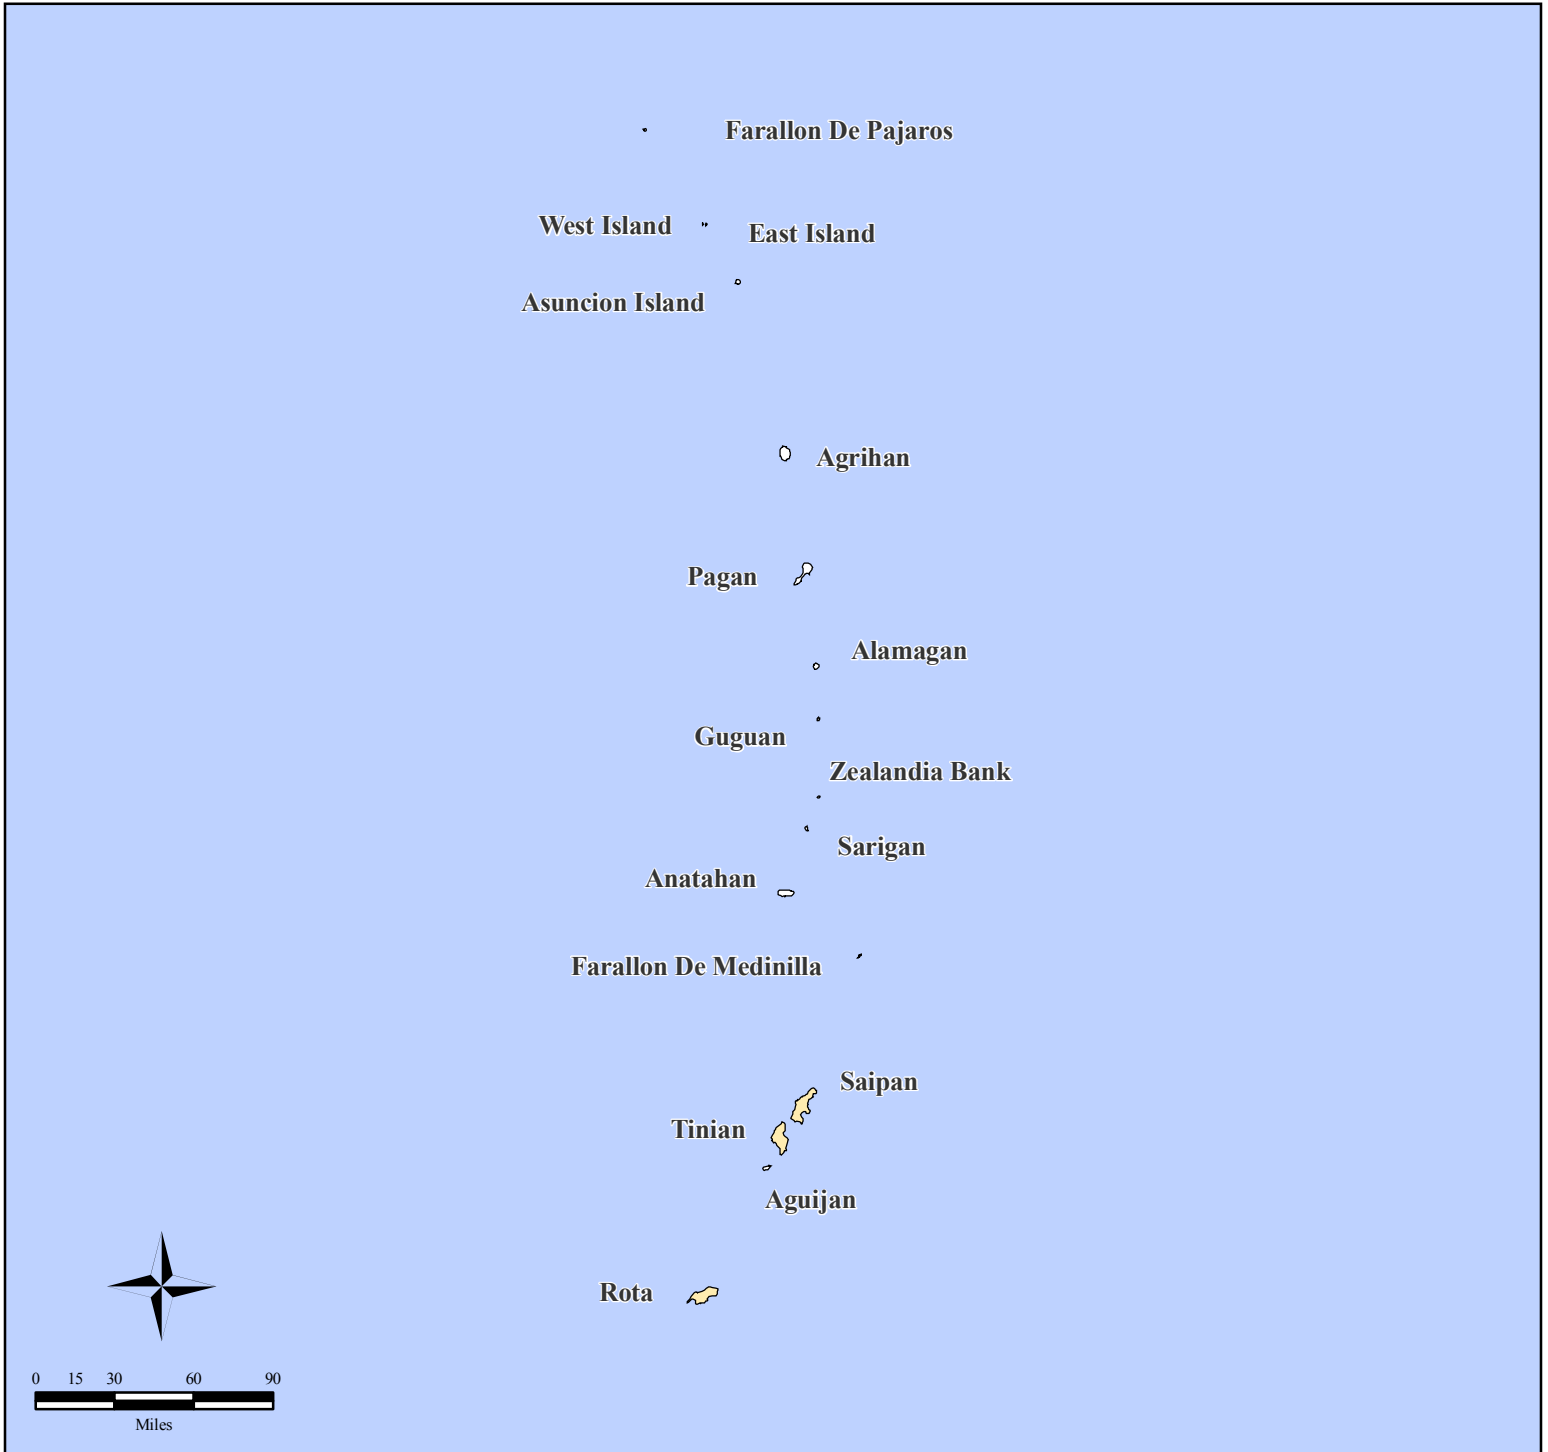

FEMA-1611-DR, Northern Mariana Islands Disaster Declaration as of 11/08/2005

Location Map

Legend

Designated Islands

 Public Assistance

*The Islands of Rota, Saipan and Tinian
are eligible for Hazard Mitigation.*