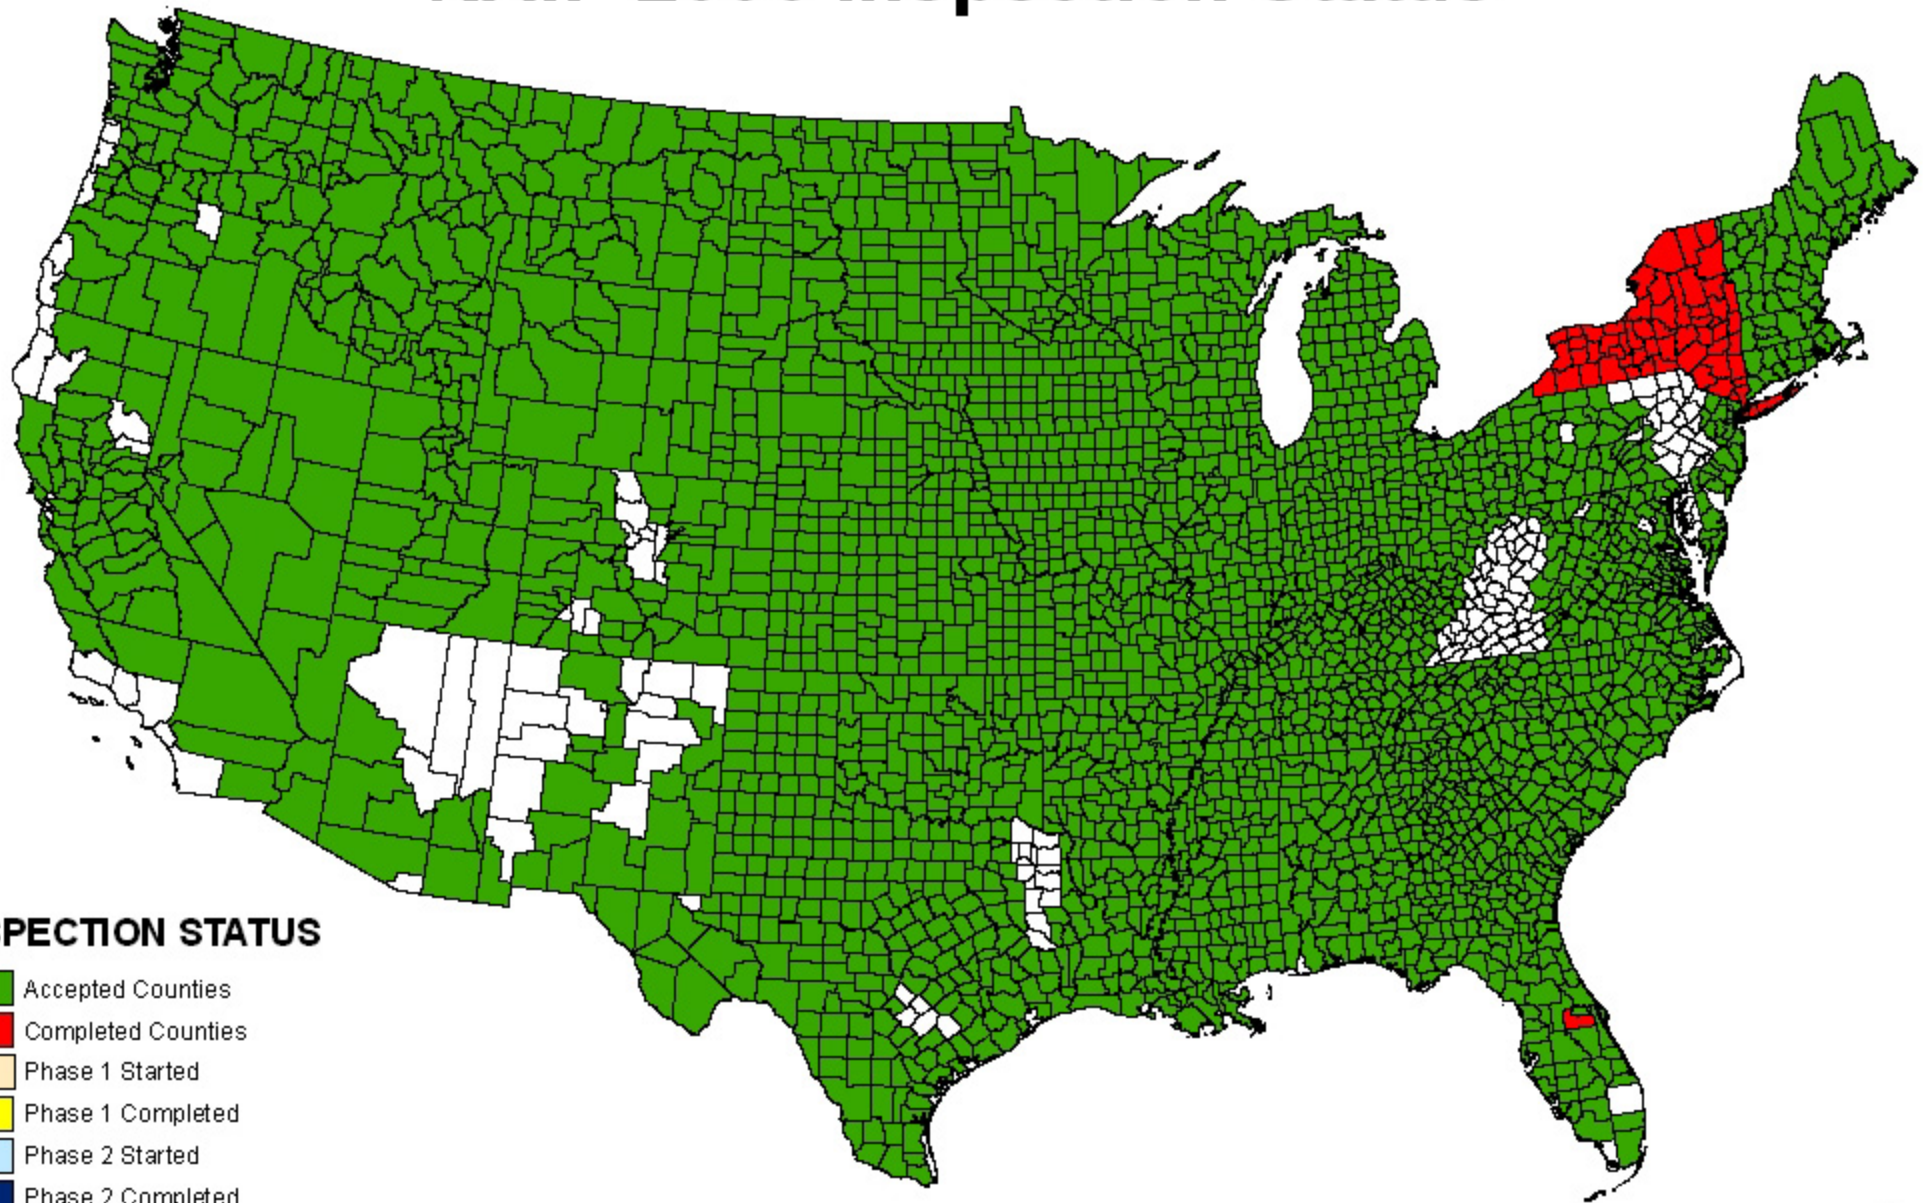

NAIP 2006 Inspection Status

INSPECTION STATUS

- Accepted Counties
- Completed Counties
- Phase 1 Started
- Phase 1 Completed
- Phase 2 Started
- Phase 2 Completed
- Random Started
- Random Completed

August 21, 2007

0 200 400 600 Miles