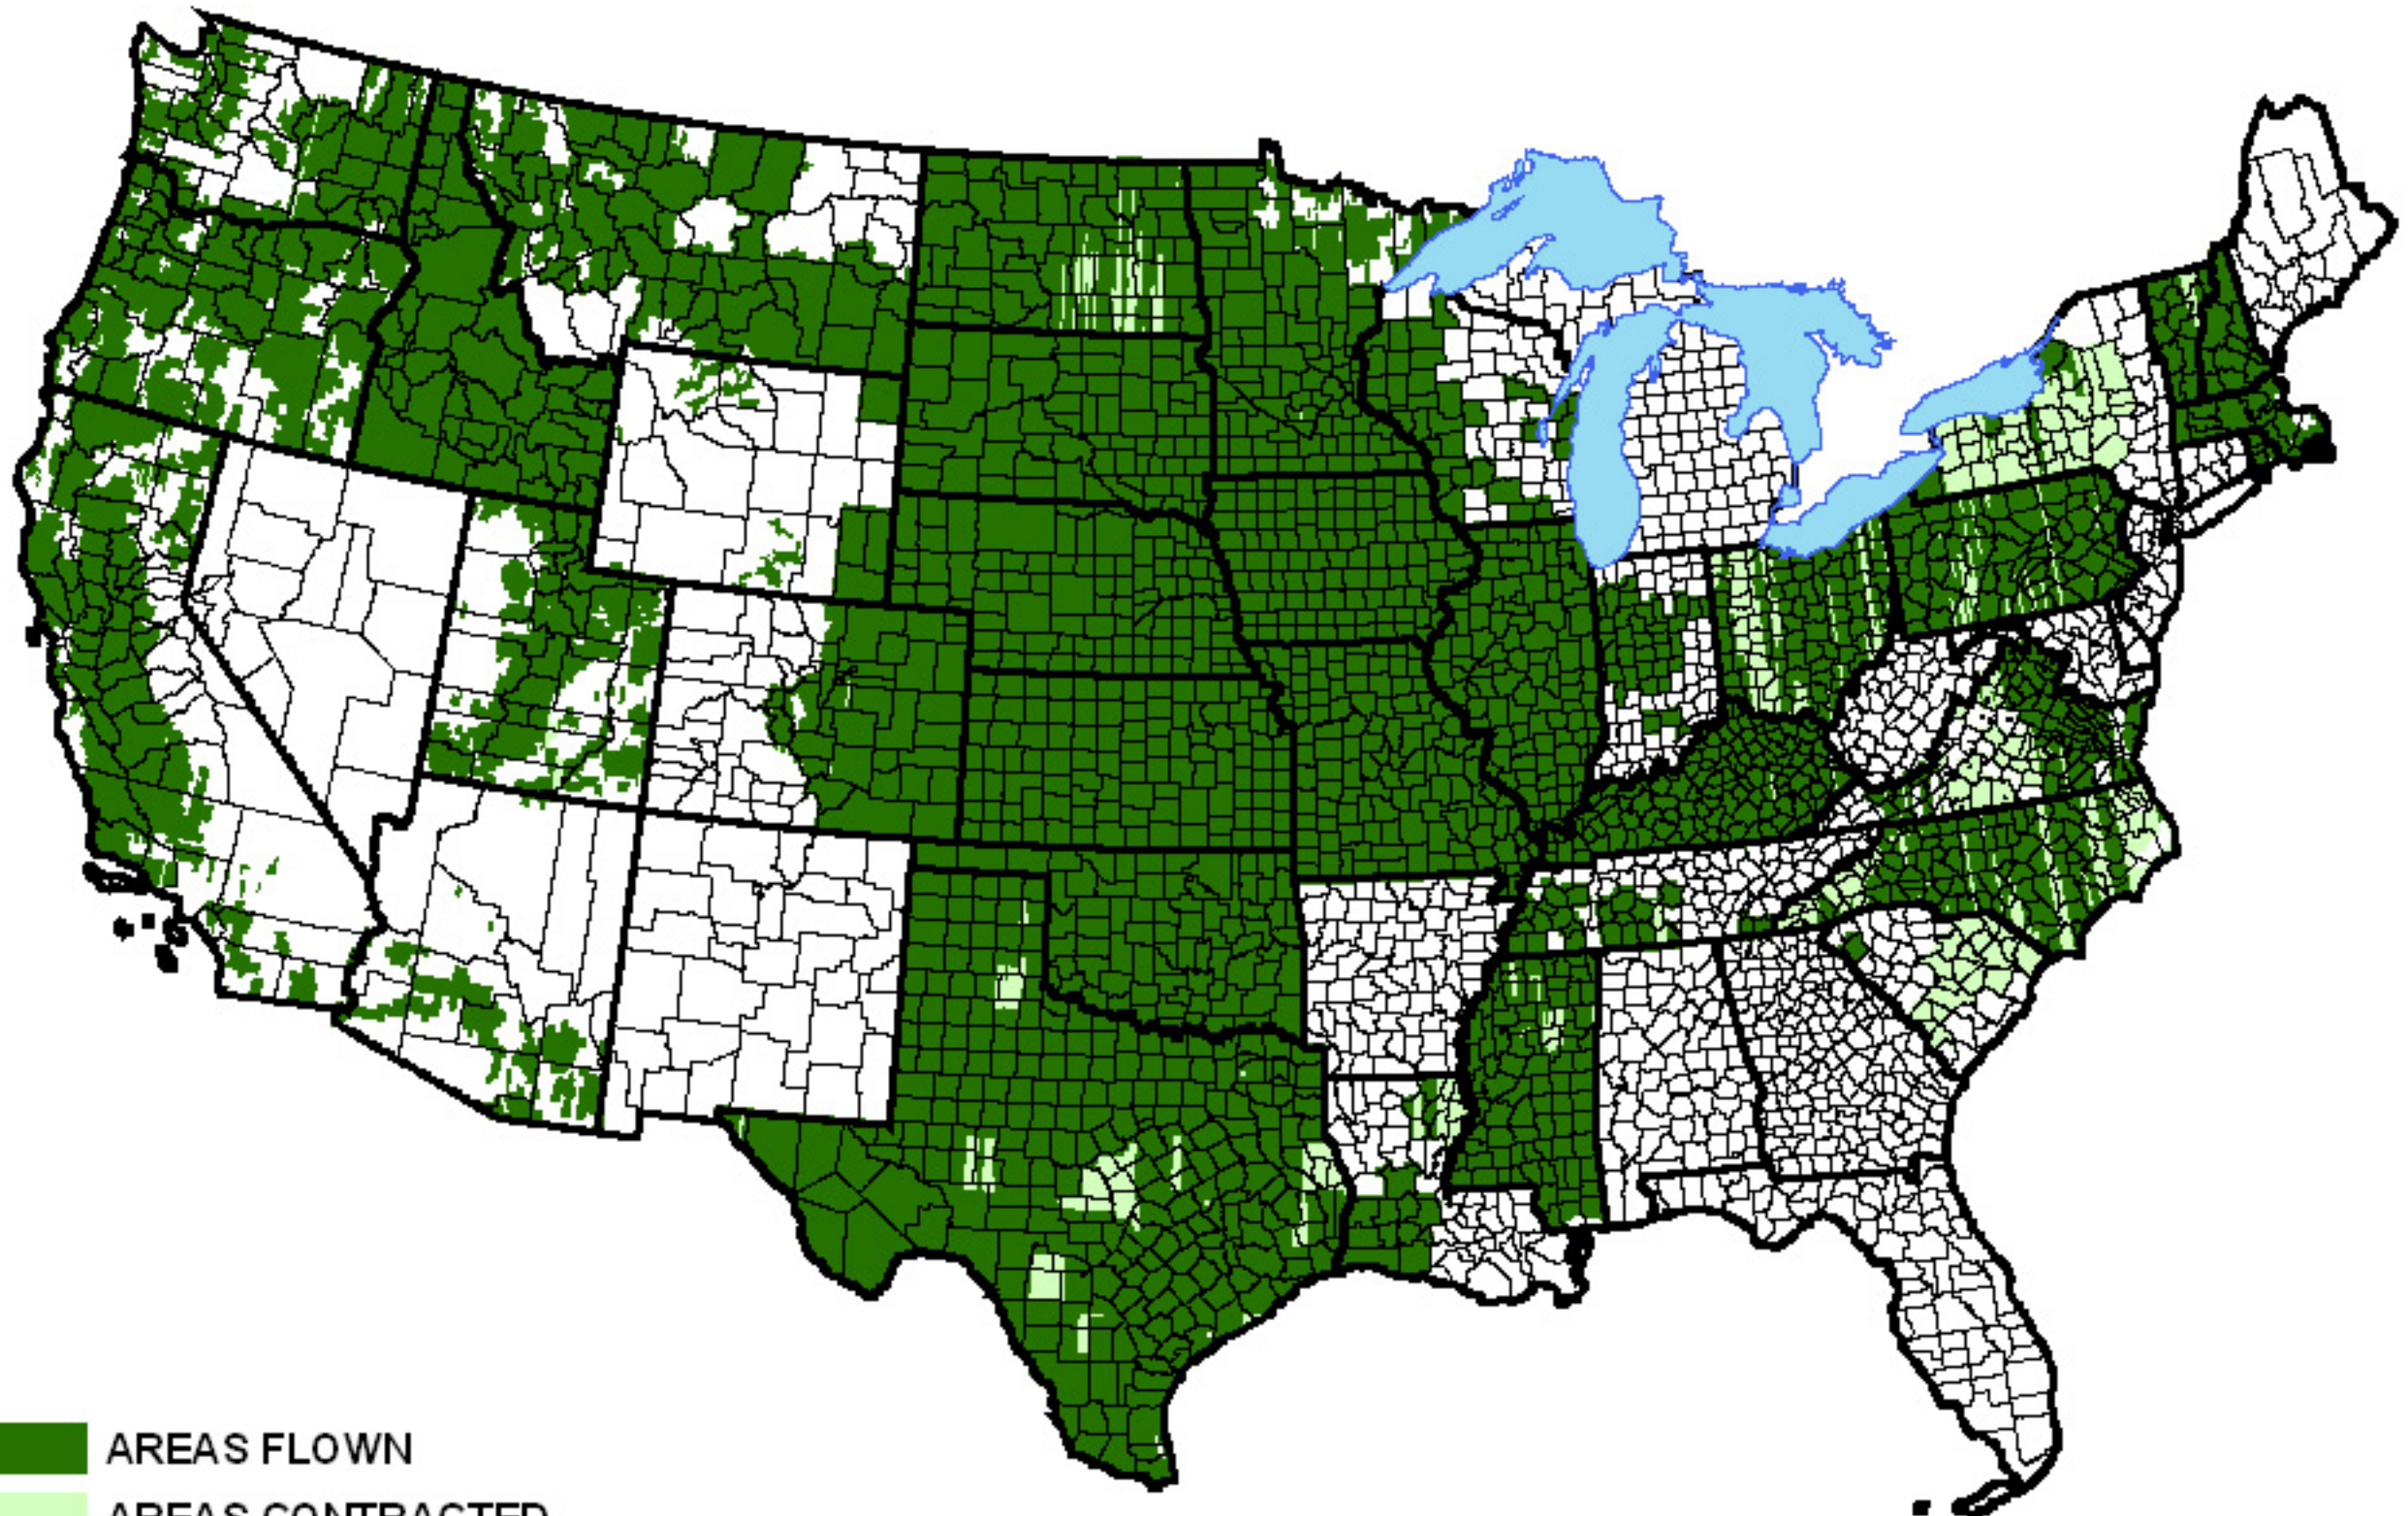

2004 NAIP Imagery Status

December 2, 2004

-  AREAS FLOWN
-  AREAS CONTRACTED