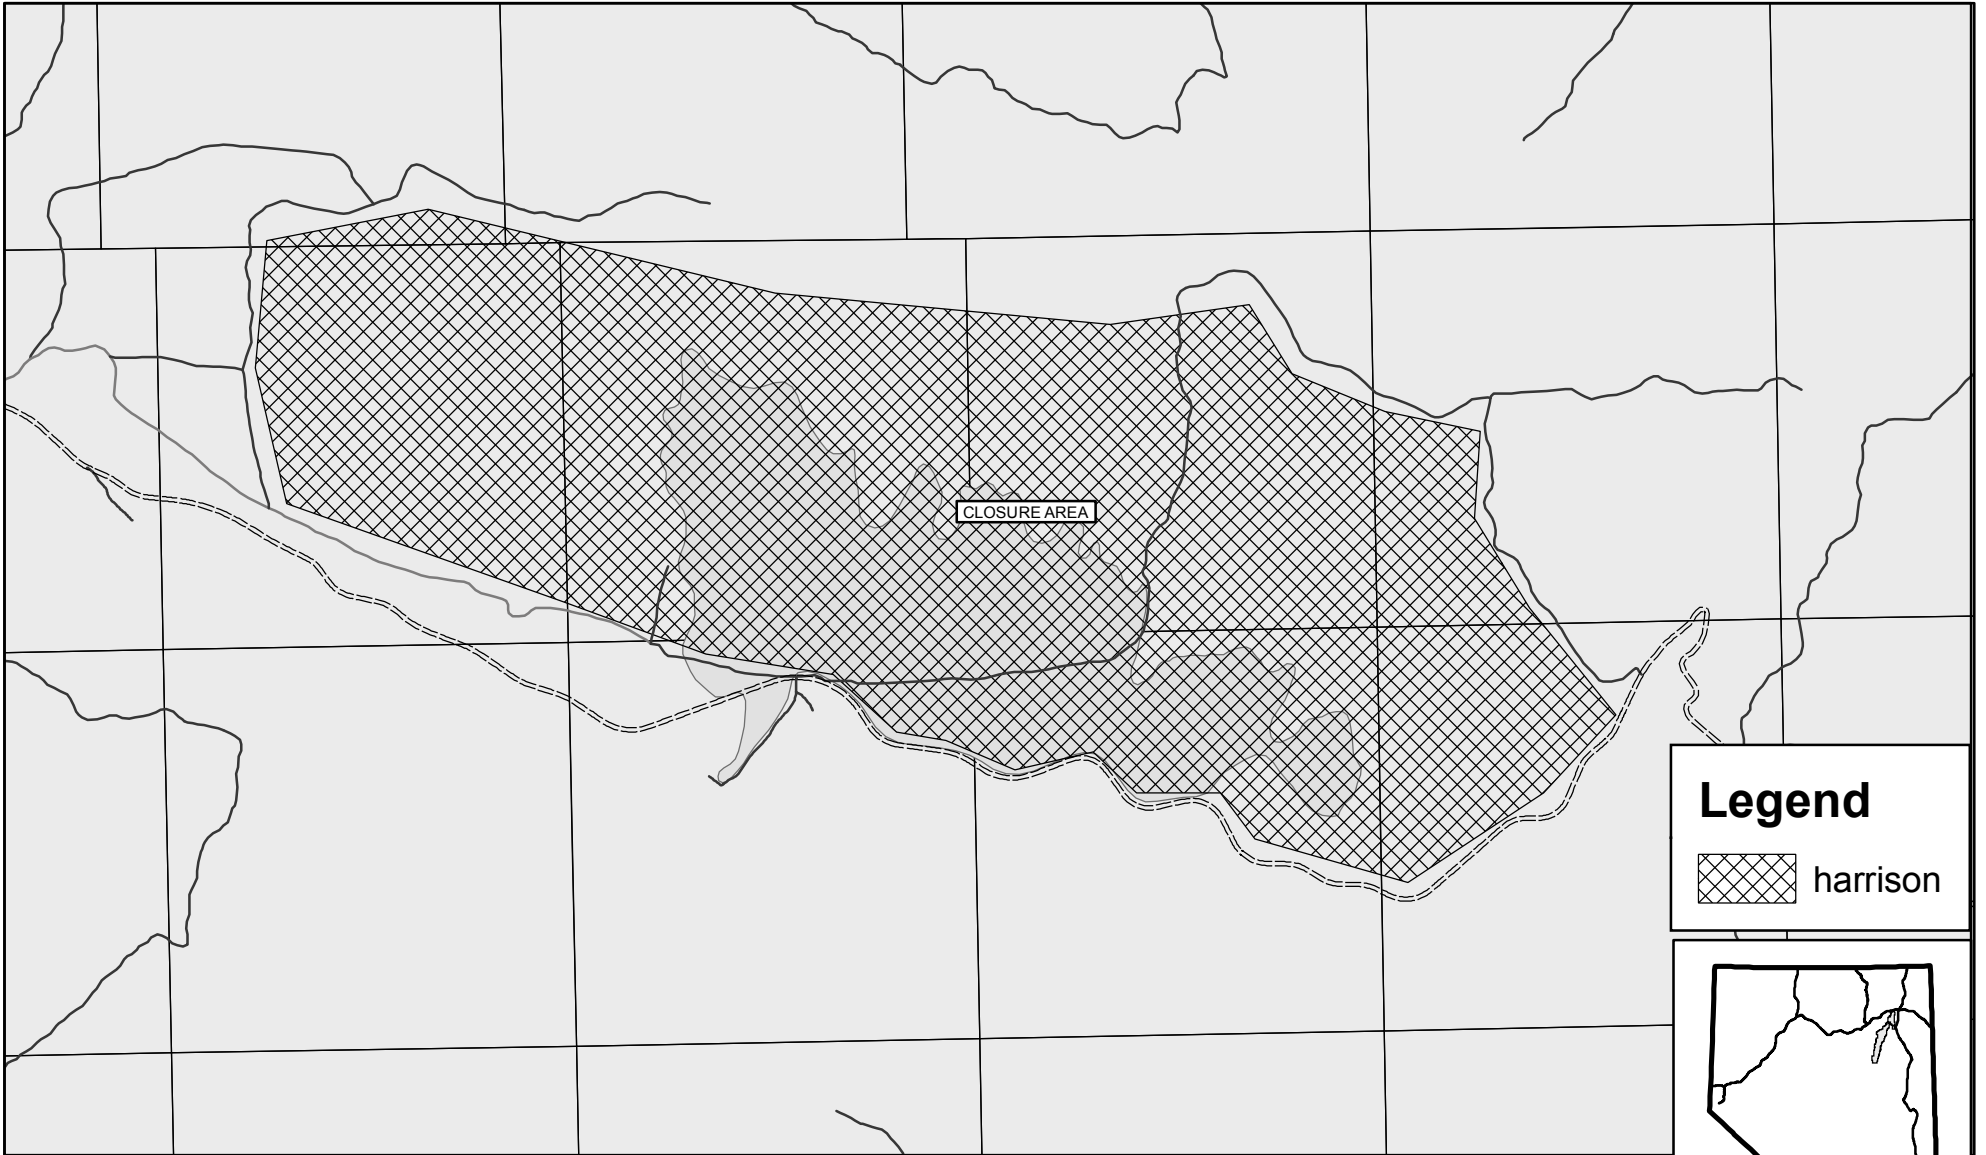

Fire Closure Order Number: 04-17-07- 18

Harrison Fire/Ruby Mountains Ranger District

Humboldt - Toiyabe National Forest

CLOSURE AREA

Legend

 harrison

0 0.2 0.4 0.8 Miles