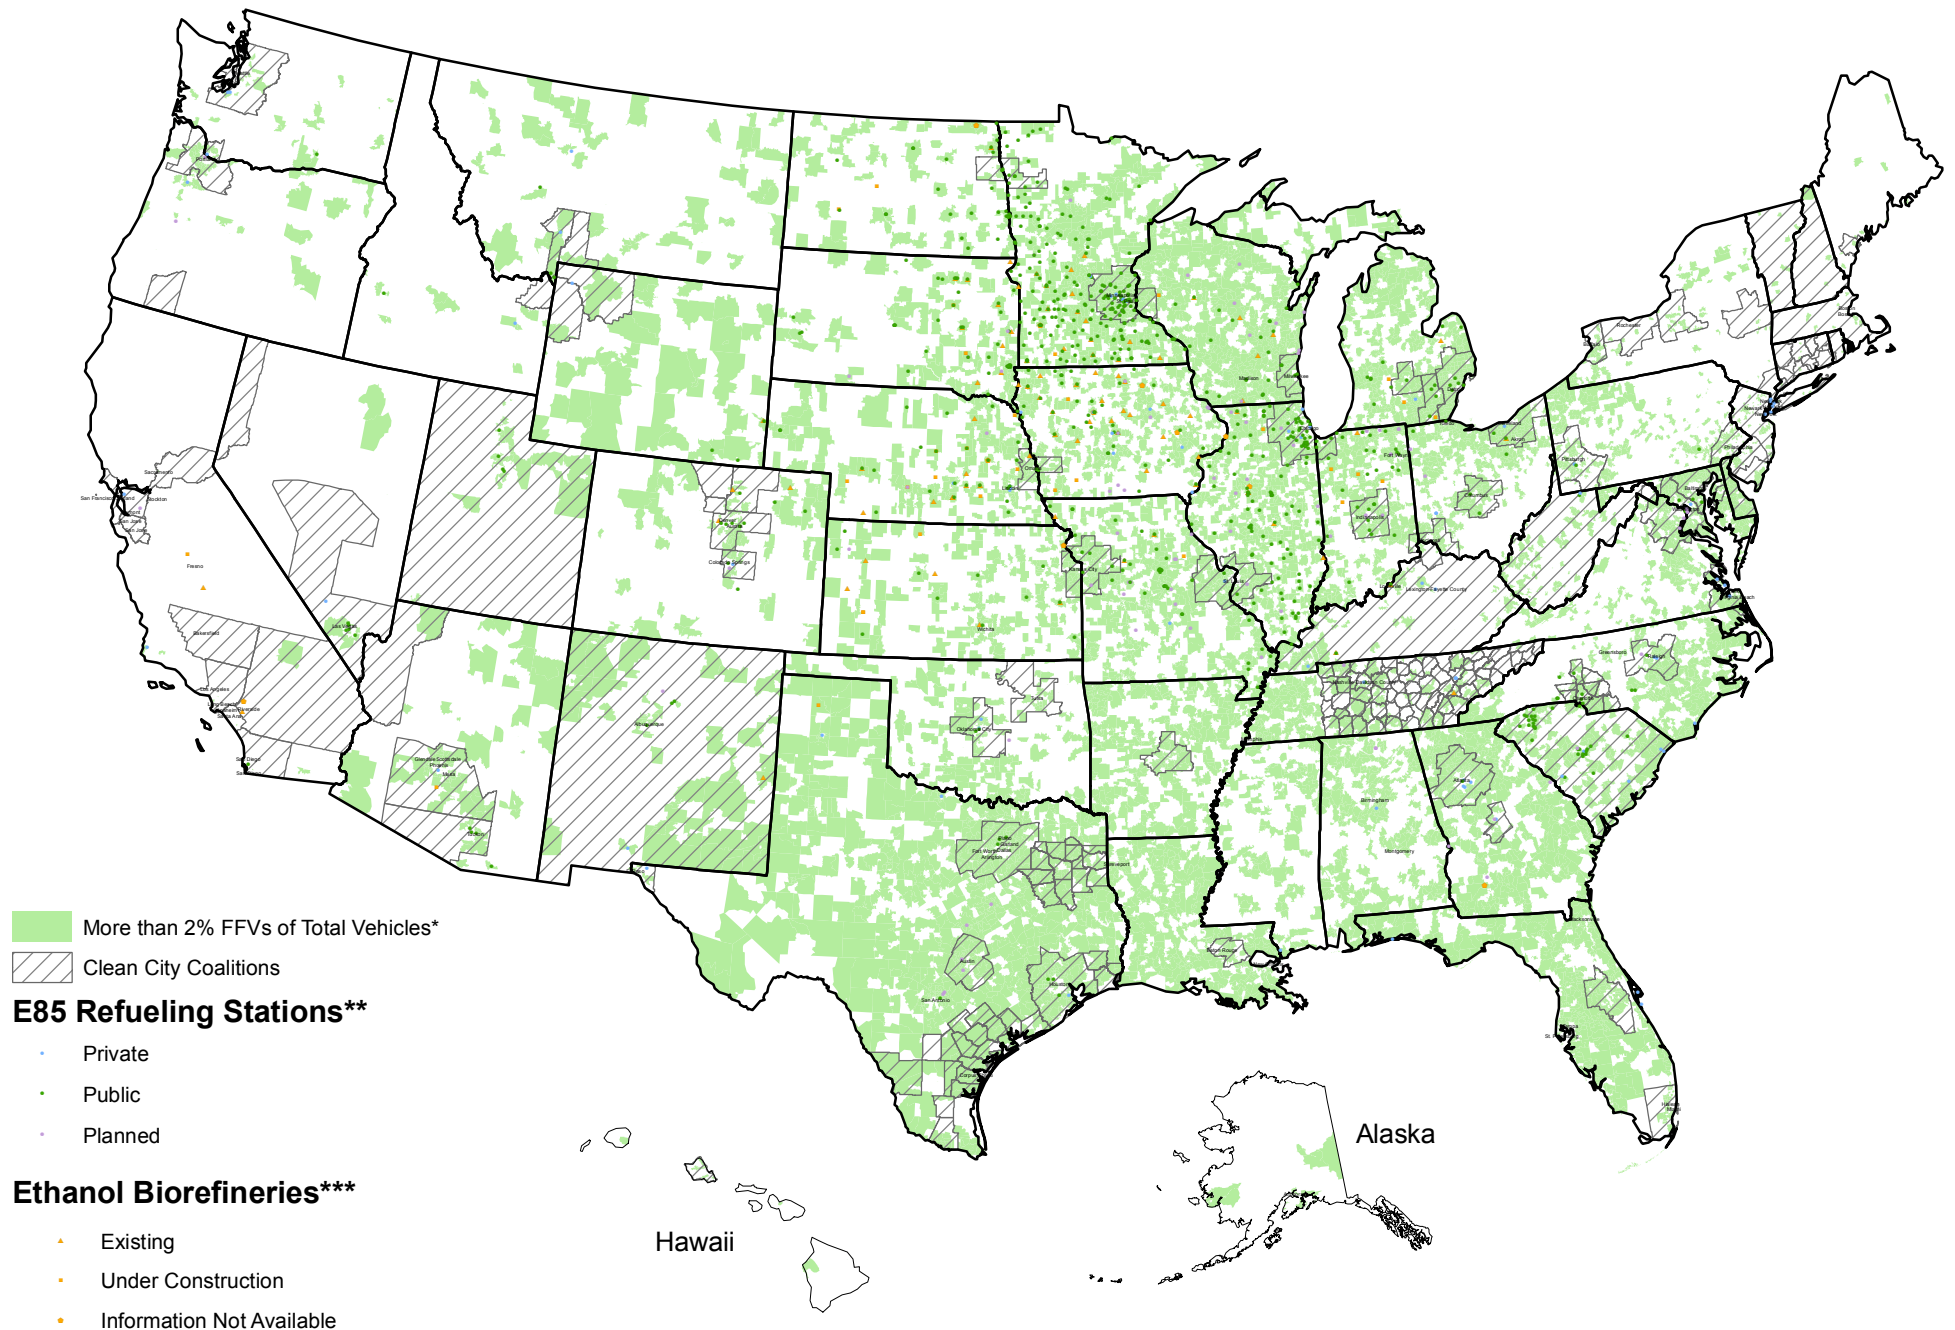

Flexible Fuel Vehicle Registrations by Zip Code

More than 2% FFVs of Total Vehicles*

Clean City Coalitions

E85 Refueling Stations**

- Private
- Public
- Planned

Ethanol Biorefineries***

- Existing
- Under Construction
- Information Not Available

Data Source:

* R.L. Polk, April 2006; Data Excludes Diesel Vehicles and include only zip codes with 1000 or more total vehicles

** Clean Cities, DOE Office of Energy Efficiency and Renewable Energy's FreedomCAR & Vehicle Technologies Program,