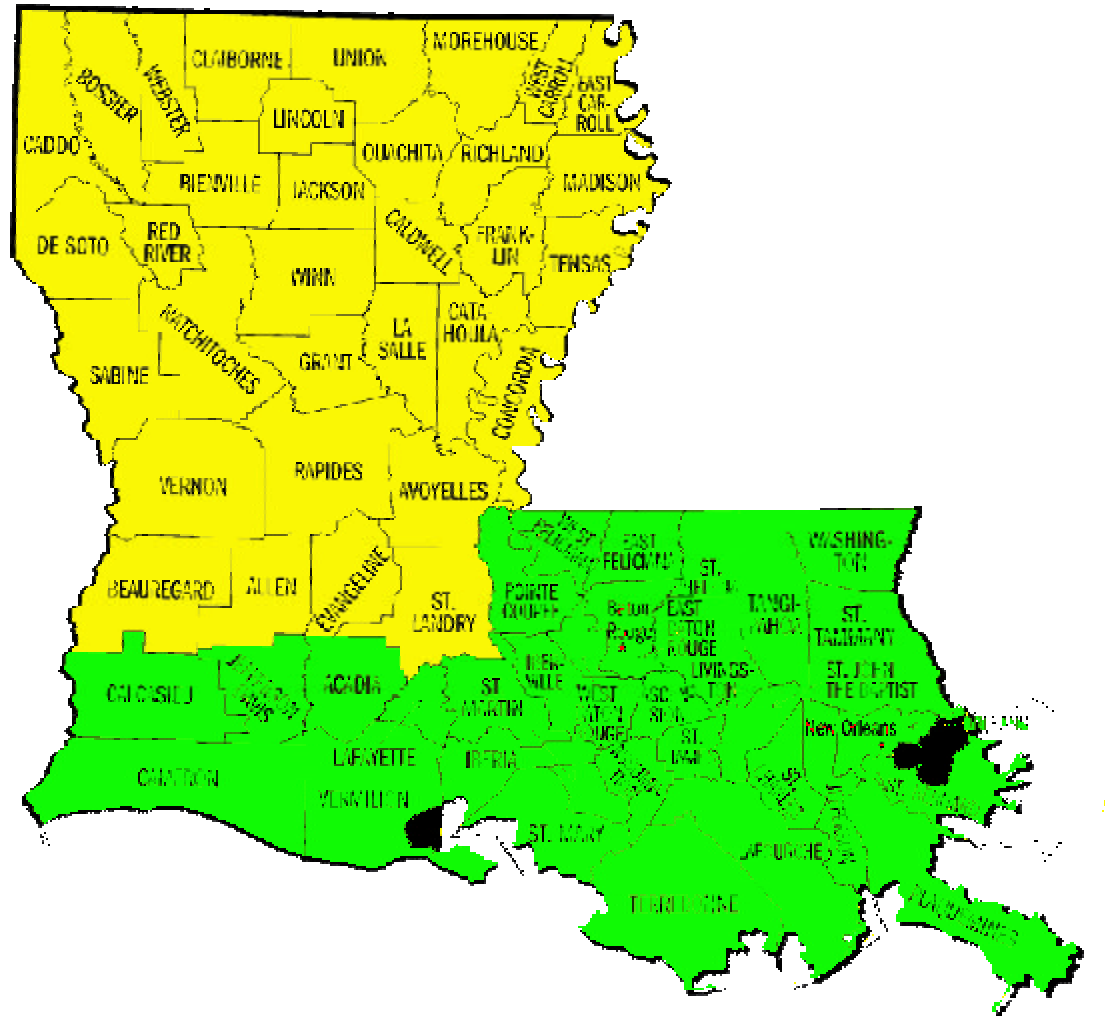

Hurricane Katrina - Related Federal Disaster Areas

Louisiana

Individual Relief areas are **green**.

Public Relief areas are **yellow**.

Hurricane Katrina - Related Federal Disaster Areas

Alabama

Individual Relief areas are green.

Public Relief areas are yellow.