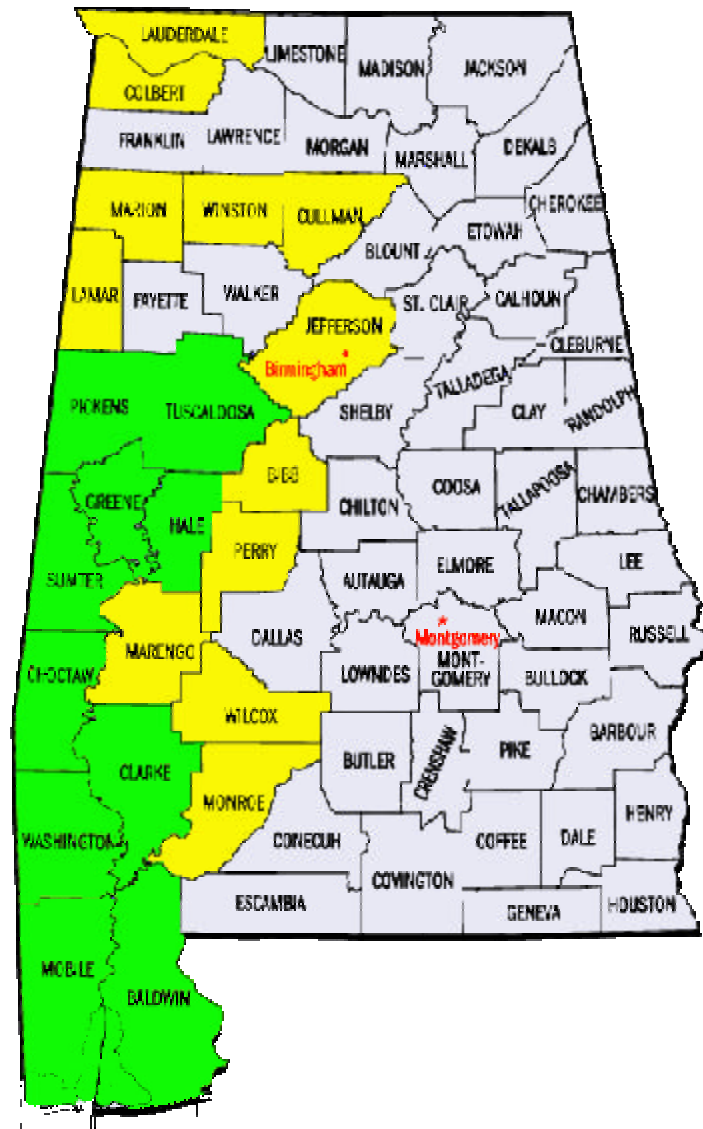

Hurricane Katrina - Related Federal Disaster Areas

Louisiana

Individual Relief areas are **green**.

Public Relief areas are **yellow**.

Hurricane Katrina - Related Federal Disaster Areas

Alabama

Individual Relief areas are green.

Public Relief areas are yellow.