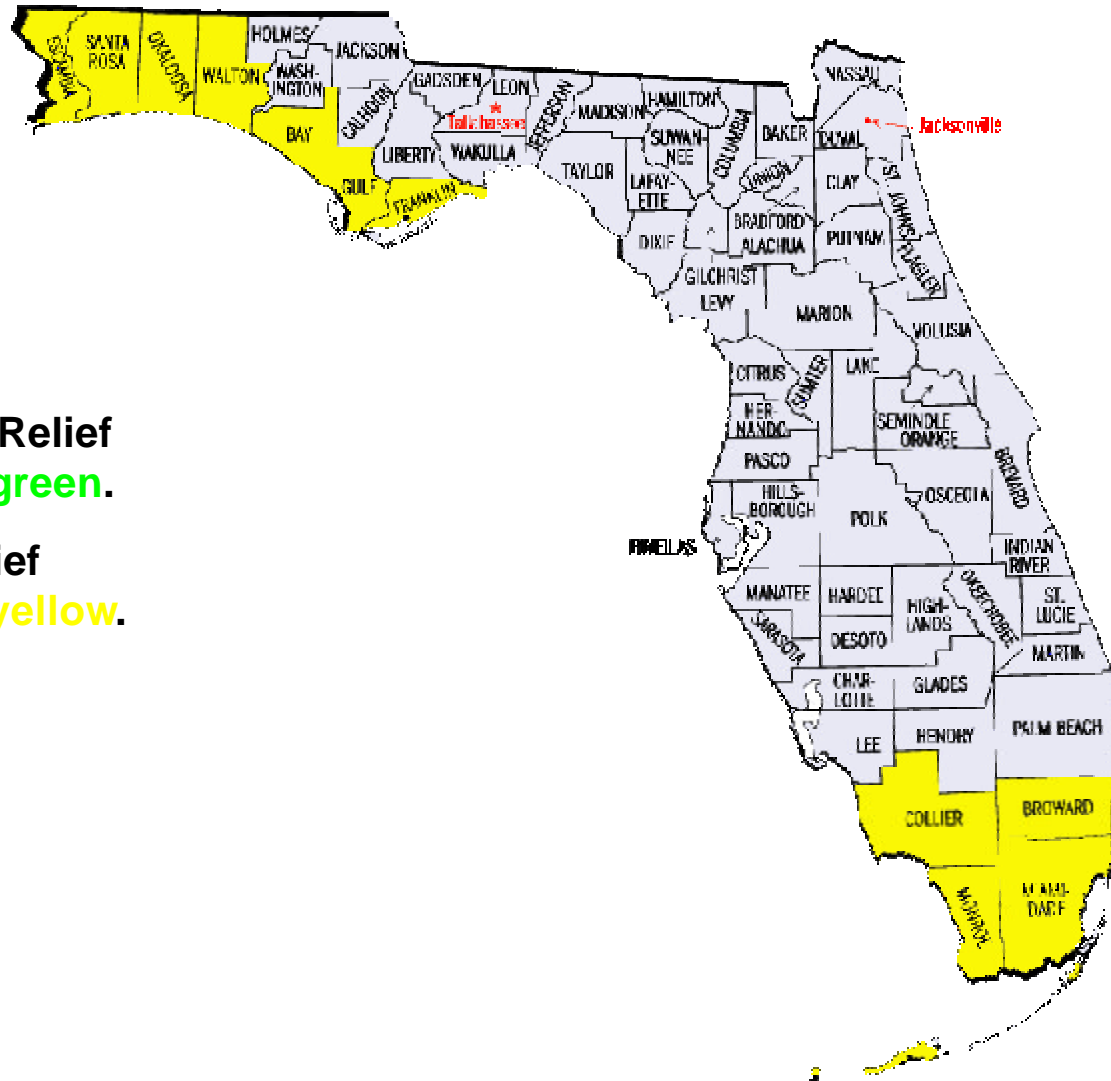

Hurricane Katrina - Related Federal Disaster Areas

Florida

Individual Relief areas are **green**.

Public Relief areas are **yellow**.