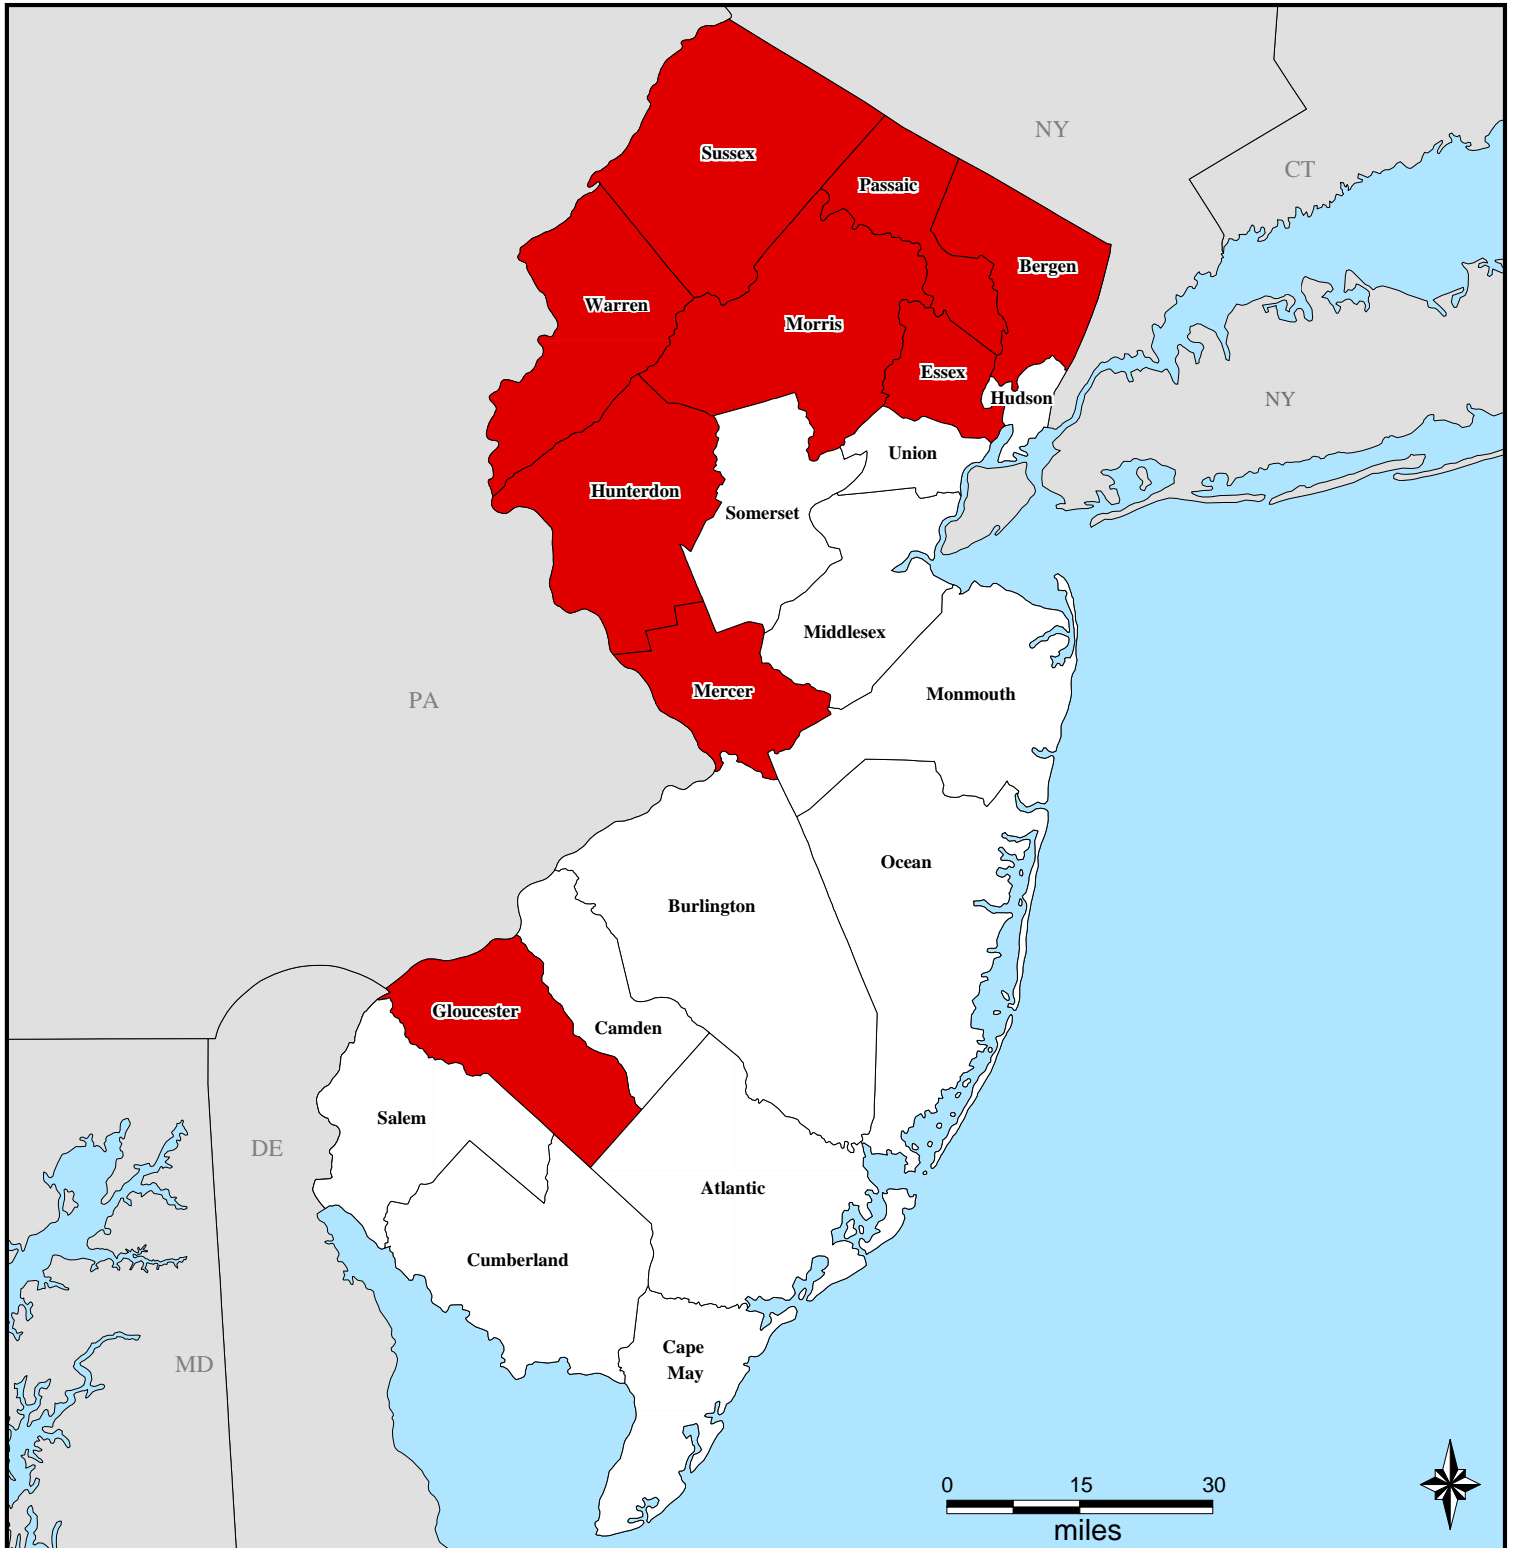

FEMA-1588-DR, New Jersey Disaster Declaration as of 04/19/2005

Location Map

Legend

<p>Designated Counties (All counties in New Jersey are eligible for Hazard Mitigation)</p> <p>■ Individual Assistance</p>
--

FEMA

*ITS Mapping and Analysis Center
Washington, DC
4/20/2005 -- 08:52:49 EDT*