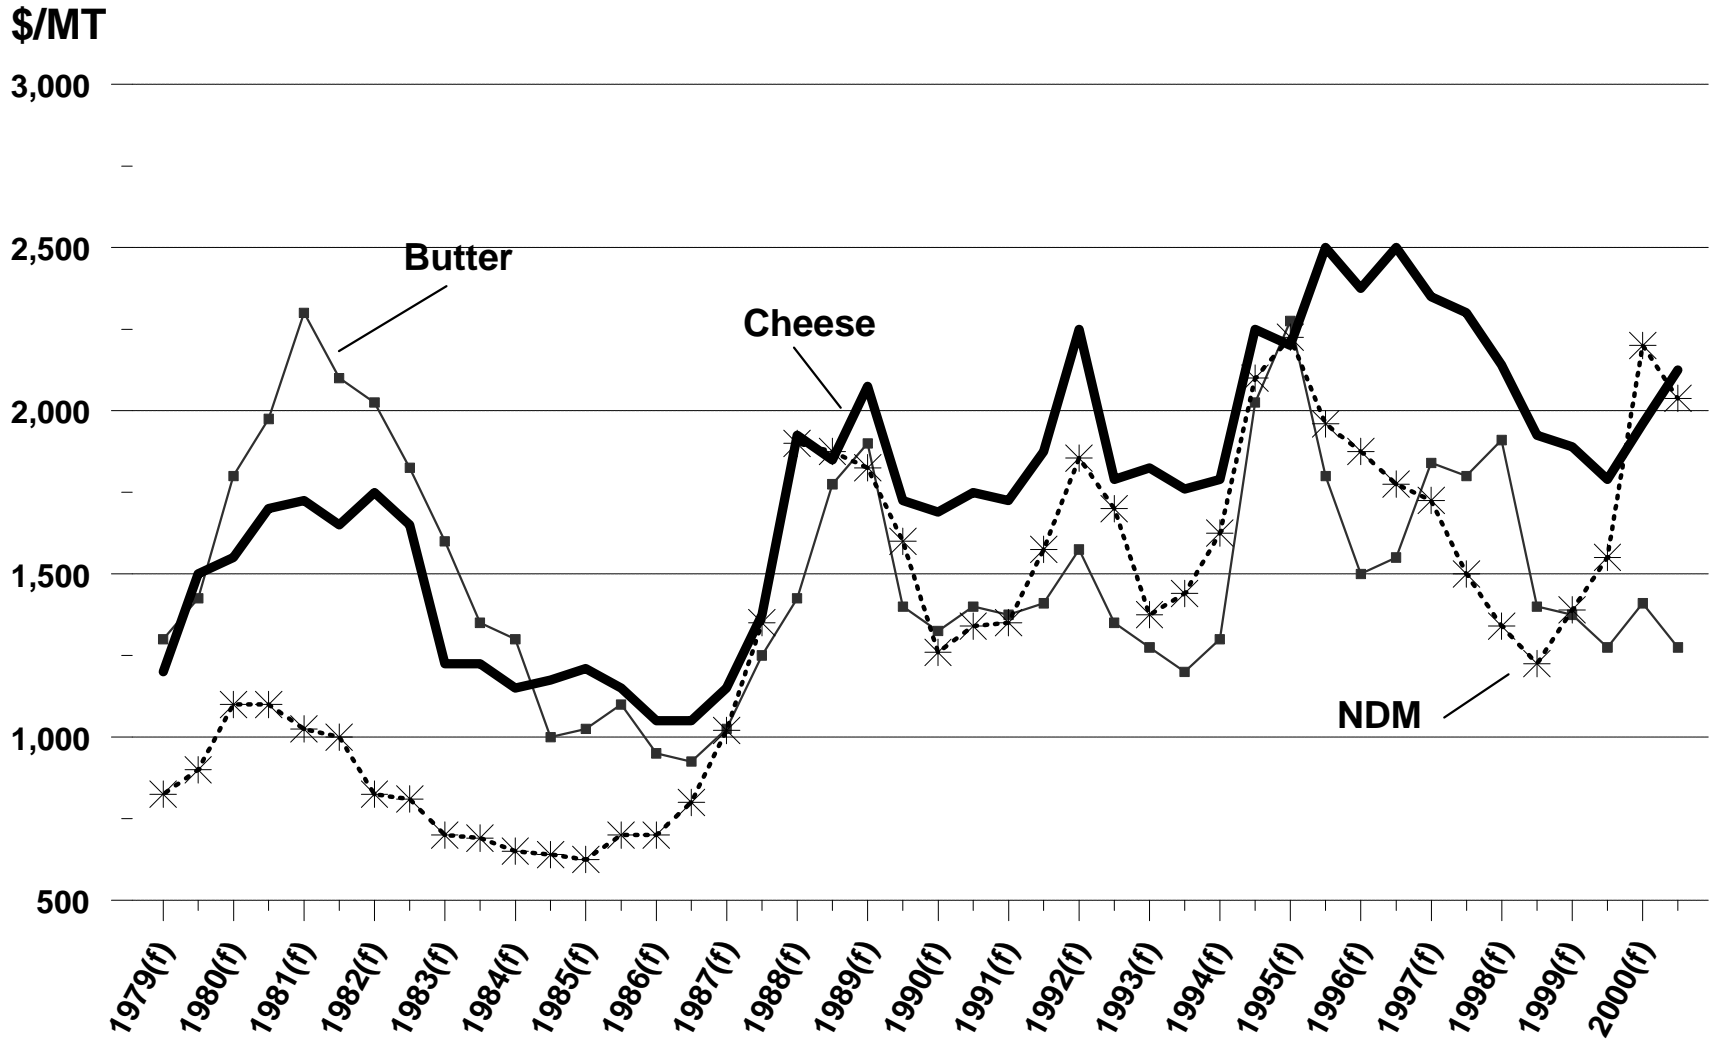

# HISTORICAL PERSPECTIVE ON WORLD DAIRY PRICES 1979-2001 ESTIMATED FOB N. EUROPE

Note: Prices are recorded biannually in the fall(f) and spring (s).