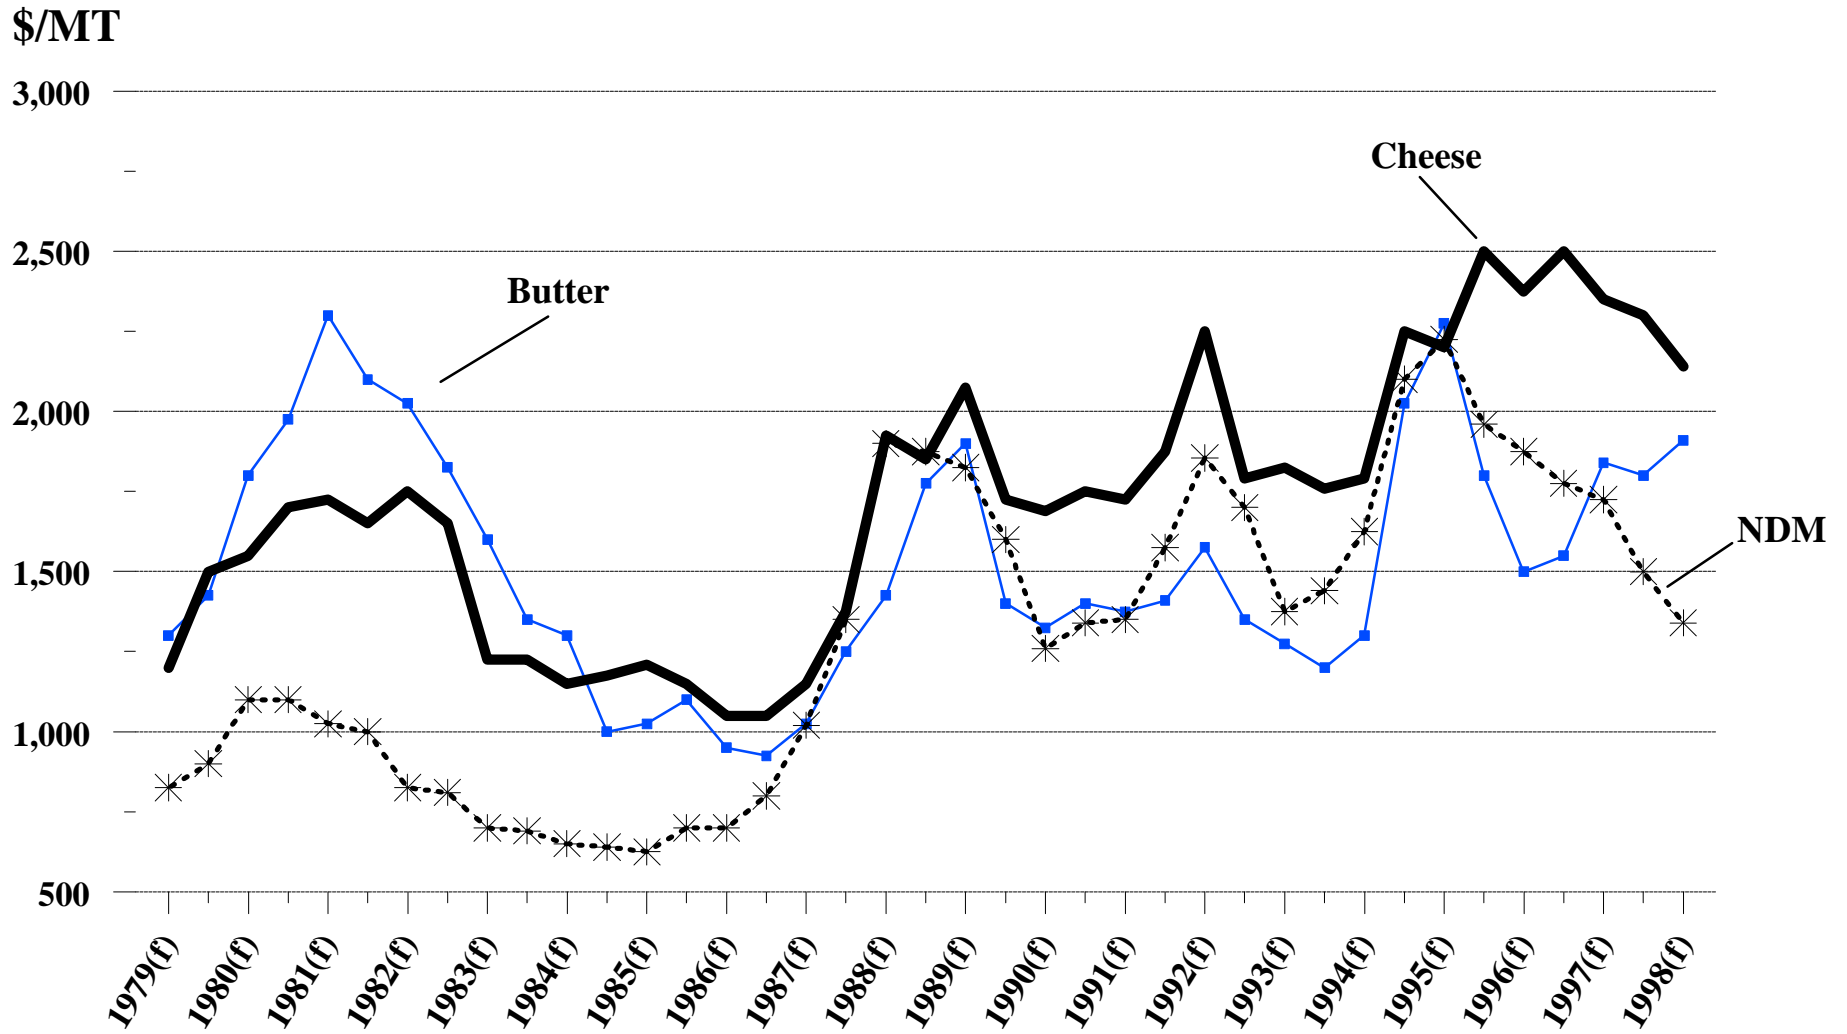

***HISTORICAL PERSPECTIVE ON WORLD DAIRY PRICES
1979-1998
ESTIMATED FOB N. EUROPE***

Note: Prices are recorded biannually in the fall (f) and spring (s).