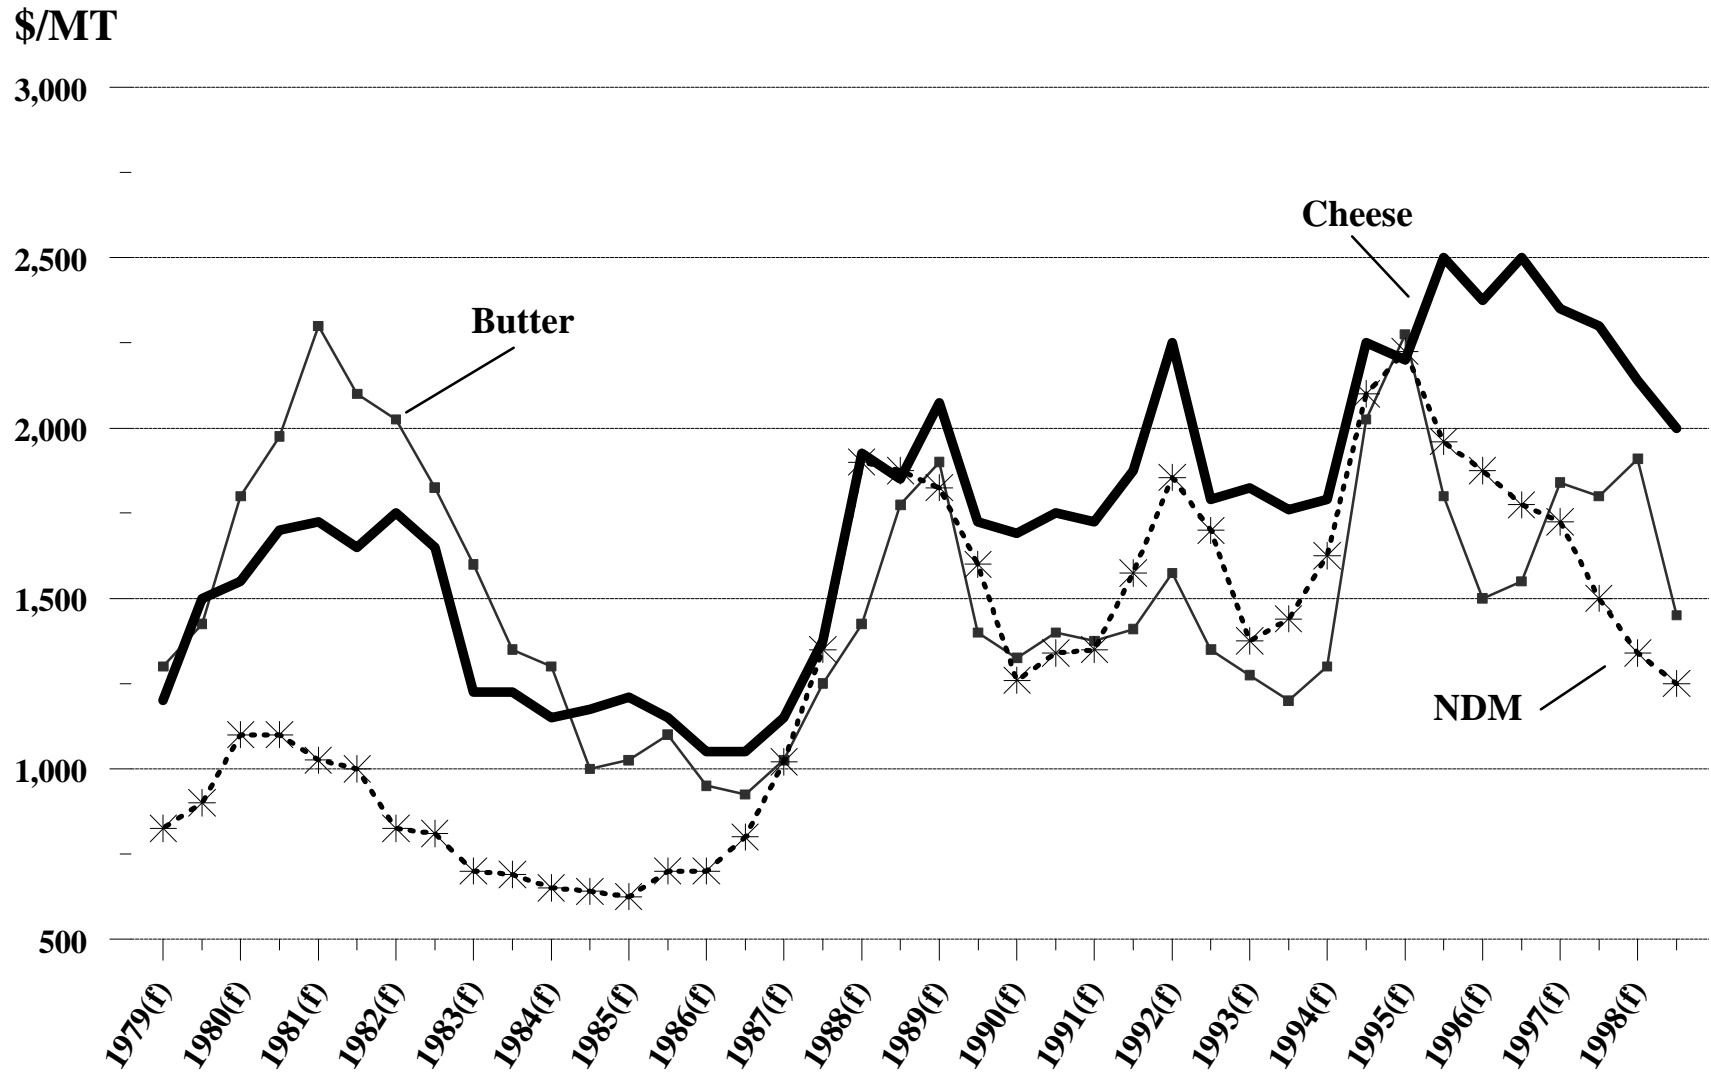

HISTORICAL PERSPECTIVE ON WORLD DAIRY PRICES 1979-1999 ESTIMATED FOB N. EUROPE

Note: Prices are recorded biannually in the fall(f) and spring (s).