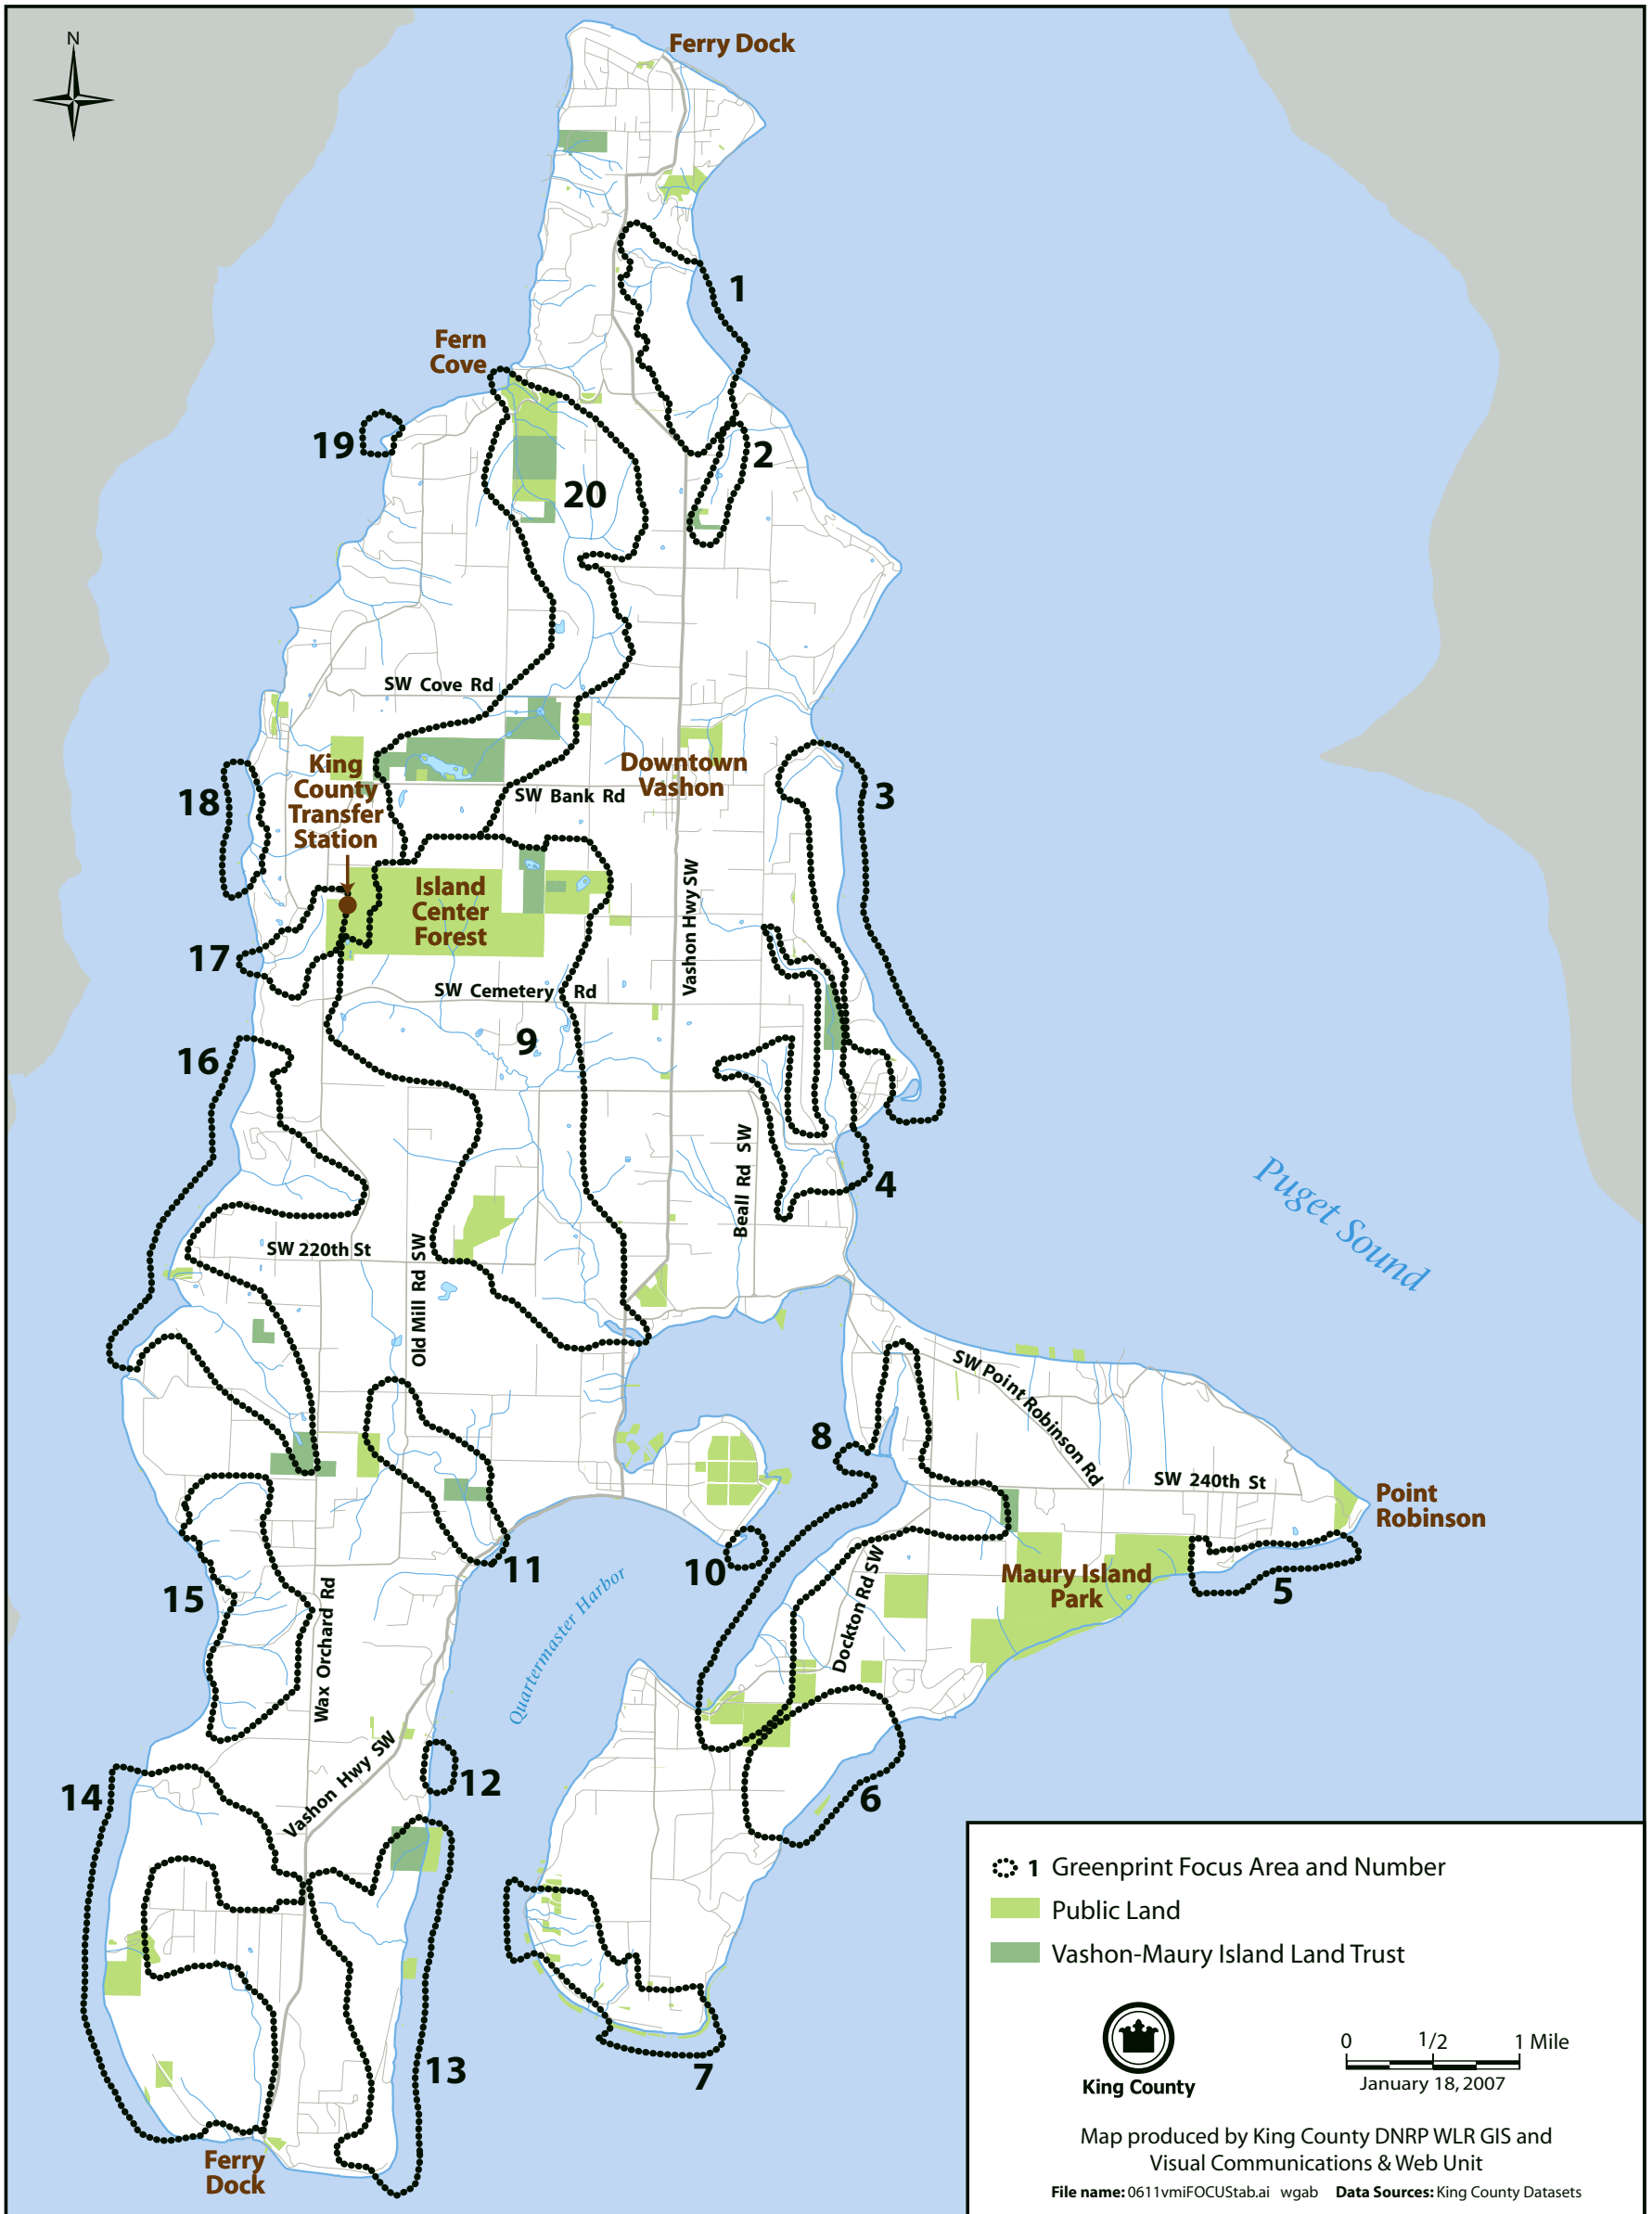

# Vashon-Maury Island Greenprint Focus Areas

The information included on this map has been compiled by King County staff from a variety of sources and is subject to change without notice. King County makes no representations or warranties, express or implied, as to accuracy, completeness, timeliness, or rights to the use of such information. This document is not intended for use as a survey product. King County shall not be liable for any general, special, indirect, incidental, or consequential damages including, but not limited to, lost revenues or lost profits resulting from the use or misuse of the information contained on this map. Any sale of this map or information on this map is prohibited except by written permission of King County.