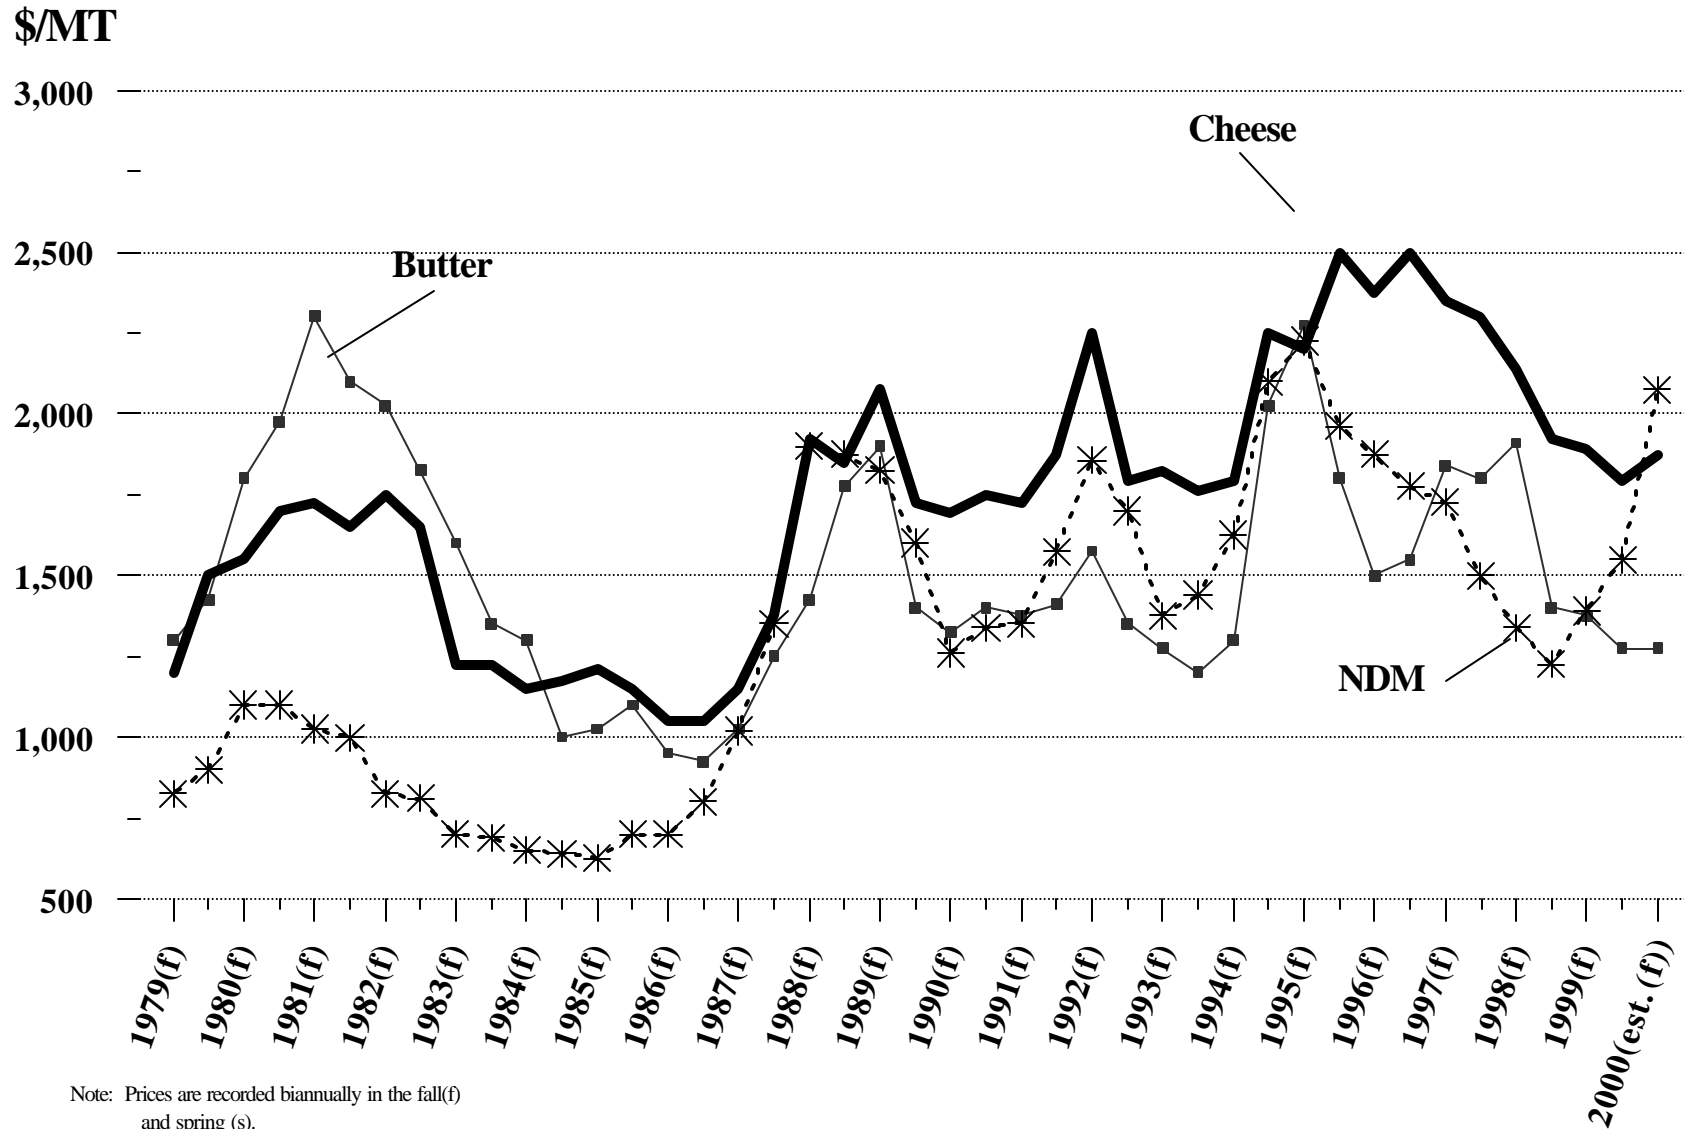

HISTORICAL PERSPECTIVE ON WORLD DAIRY PRICES

1979-2000 ESTIMATED FOB N. EUROPE

Note: Prices are recorded biannually in the fall(f) and spring (s).