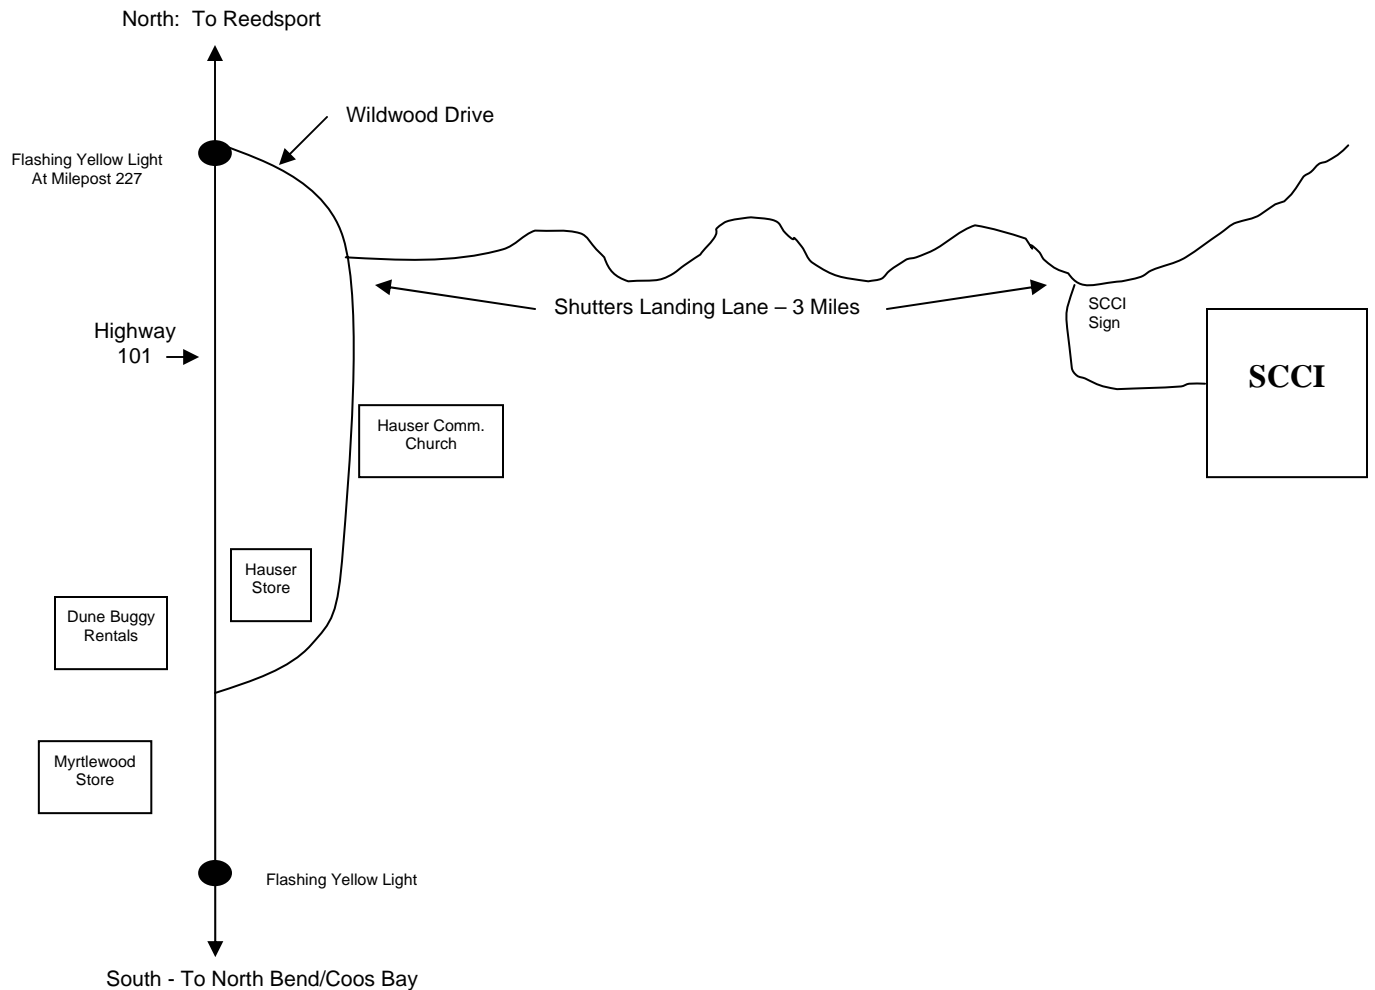

## Shutter Creek Correctional Institution

95200 Shutters Landing Lane

North Bend, OR 97459

(541) 756-6666

### Directions to SCCI:

**From the North:** To get to Shutter Creek Correctional Institution traveling south, travel to Highway 101. To get to Highway 101 from Interstate 5, take Exit #162 located approximately 10 miles South of Cottage Grove, and continue on Highway 38 through Drain, Elkton, and Scottsburg until you reach Reedsport where Highway 38 will intersect Highway 101. Go through Reedsport on Hwy 101 and turn left onto Wildwood Drive at the first flashing yellow light (Milepost #227 approx. 12-15 miles south of Reedsport). Continue on Wildwood Drive for approximately 1 mile. Turn left on Shutters Landing Lane. Follow Shutter Landing Lane approximately 3 miles until the pavement ends. The entrance sign to the facility will be on the right.

**From the South:** To get to Shutter Creek Correctional Institution traveling north, follow the signs to North Bend on Hwy 101. Go through North Bend and turn right at the second flashing yellow light (just before milepost #227 approx. 5 miles north of North Bend). Continue on Wildwood Drive for approximately 1 mile. Turn left on Shutter Landing Lane. Follow Shutter Landing Lane approximately 3 miles until the pavement ends. The entrance sign to the facility will be on the right.