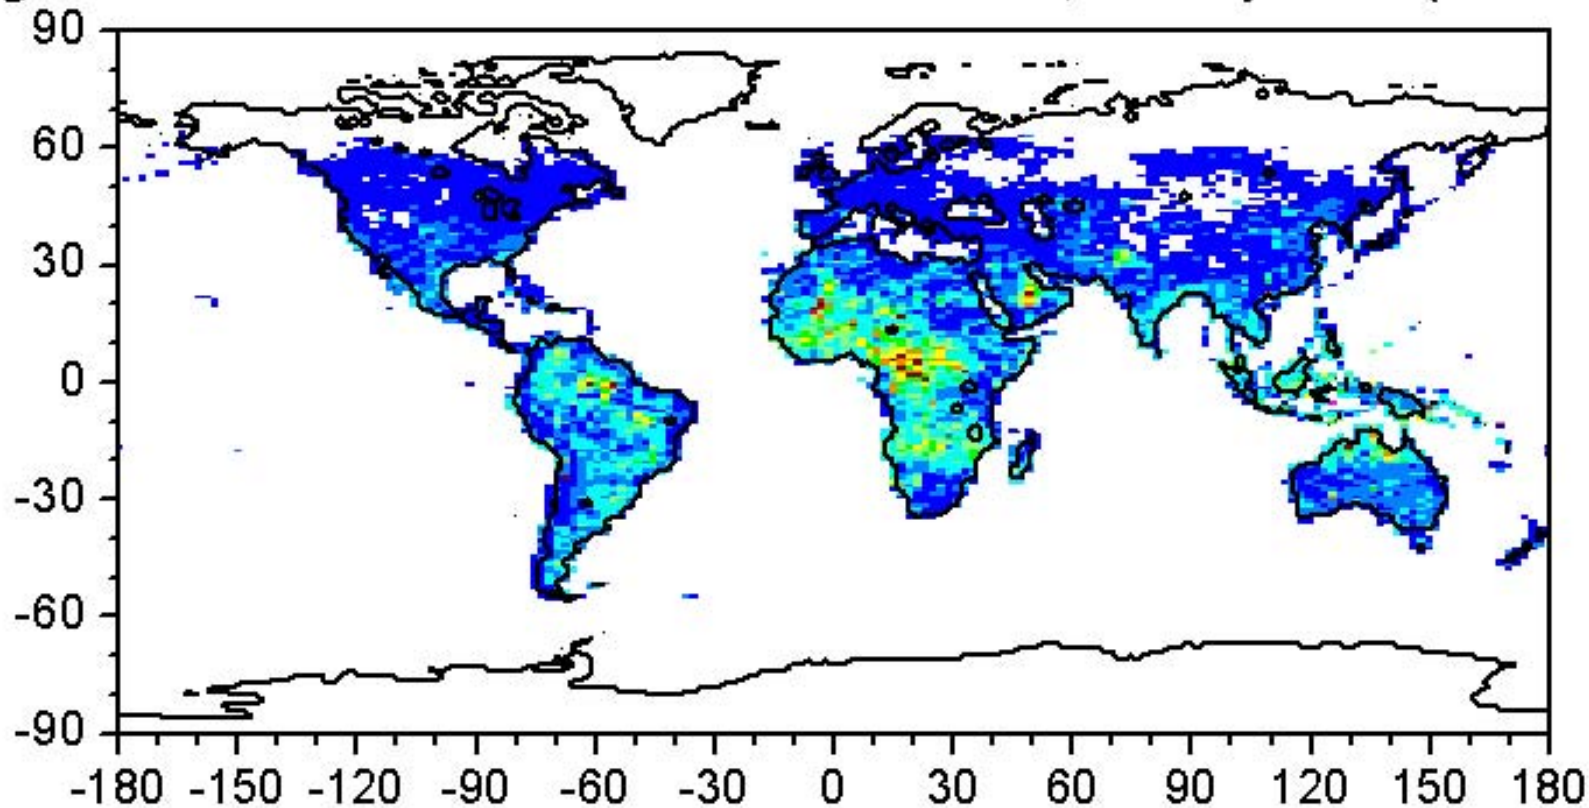

Orig SW TOA Flux; All-Sky Land (Dec 2001)

Orig-Corrected SW TOA Flux Difference; All-Sky Land (Dec 2001)

Orig-Corrected SW TOA Flux RMS Difference; All-Sky Land (Dec 2001)

# All-Sky Land (Dec 2001)