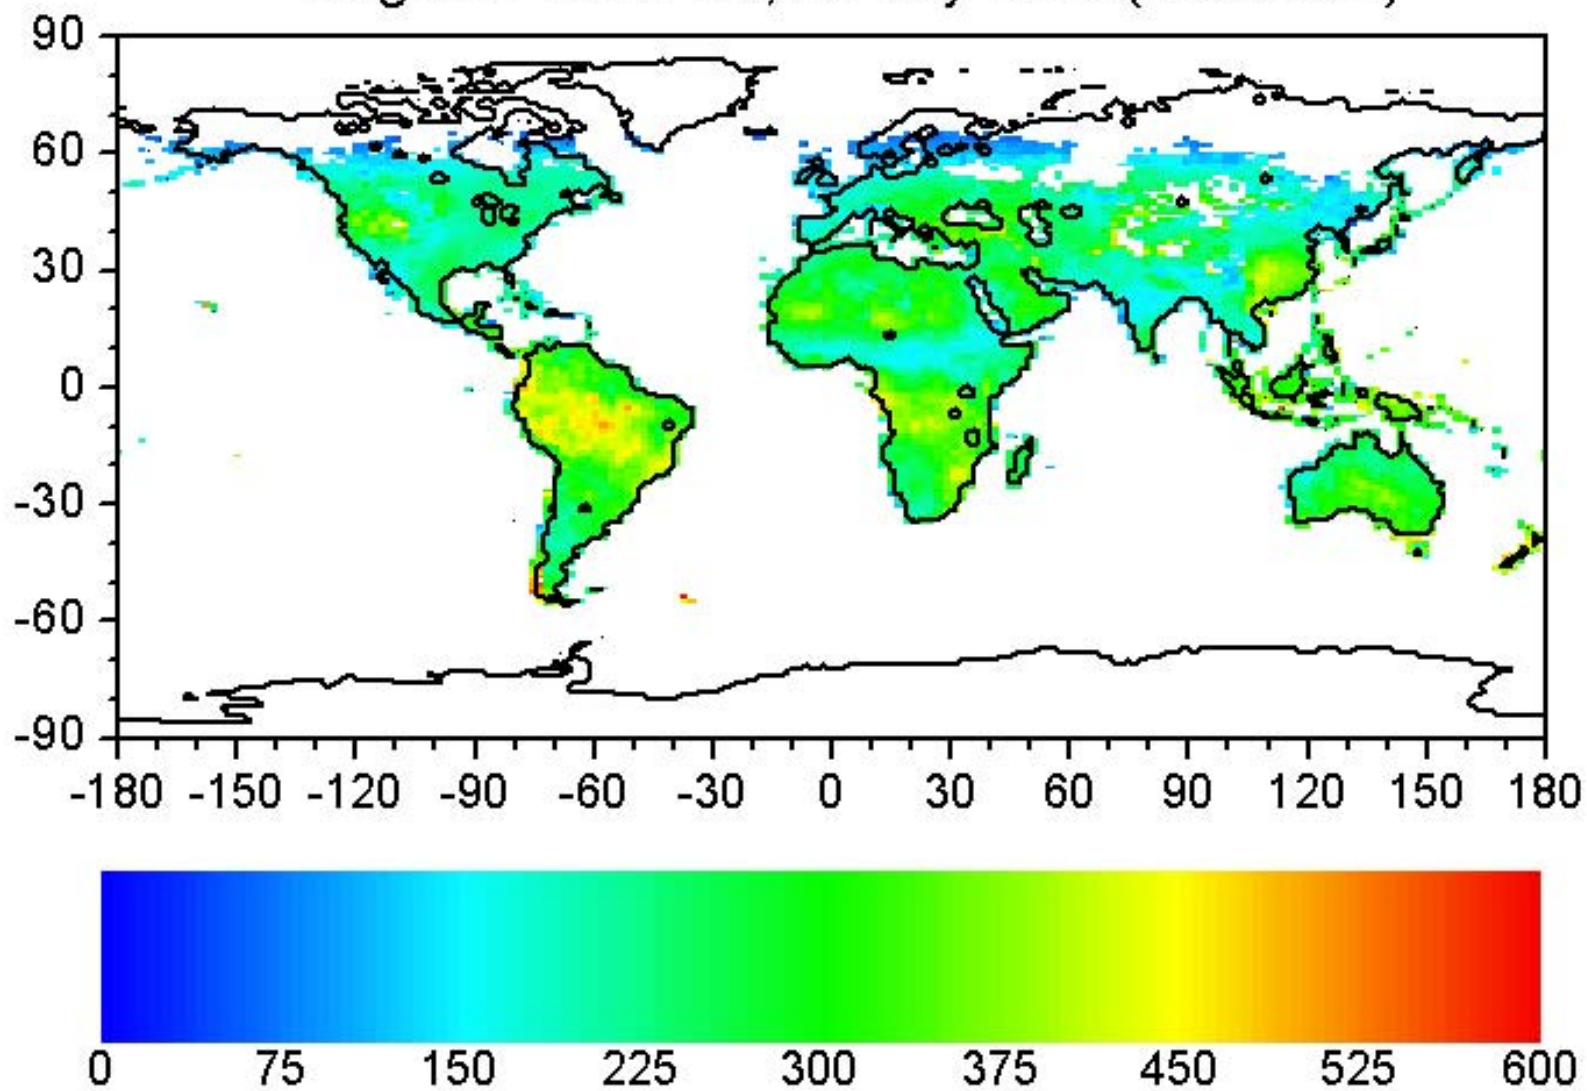

Orig SW TOA Flux; All-Sky Land (Dec 2001)

Orig-Corrected SW TOA Flux Difference; All-Sky Land (Dec 2001)

Orig-Corrected SW TOA Flux RMS Difference; All-Sky Land (Dec 2001)

# All-Sky Land (Dec 2001)