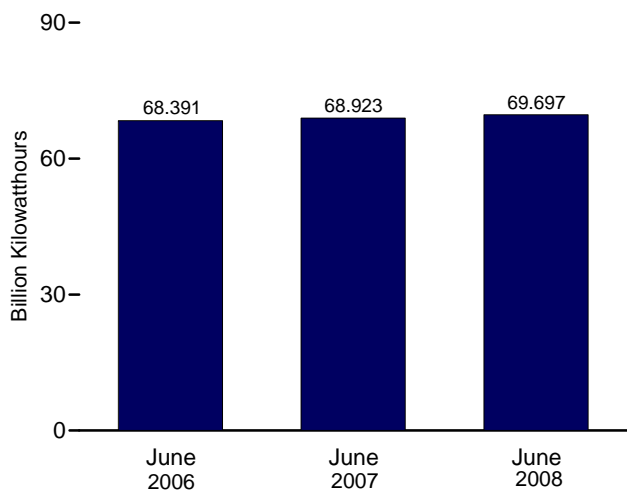

## Figure 8.1 Nuclear Energy Overview

Operable Units, End of Year, 1973-2007

Electricity Net Generation, 1973-2007

Nuclear Share of Electricity Net Generation, 1973-2007

Nuclear Electricity Net Generation