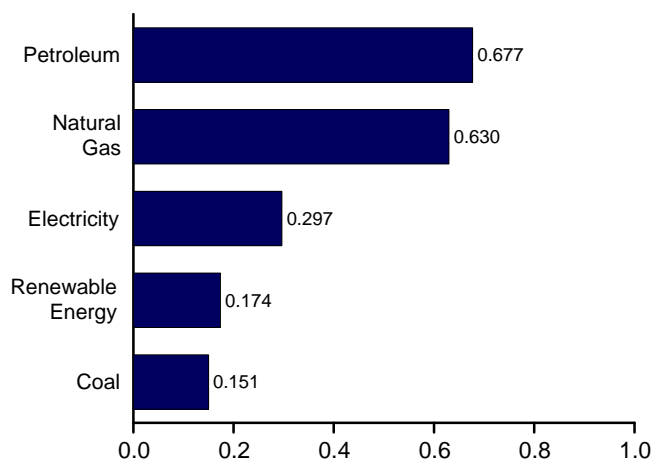

Figure 2.4 Industrial Sector Energy Consumption
(Quadrillion Btu)

By Major Sources, 1973-2007

By Major Sources, Monthly

Total, January-June

By Major Sources, June 2008

Note: Because vertical scales differ, graphs should not be compared.
Web Page: <http://www.eia.doe.gov/emeu/mer/consump.html>.
Source: Table 2.4.