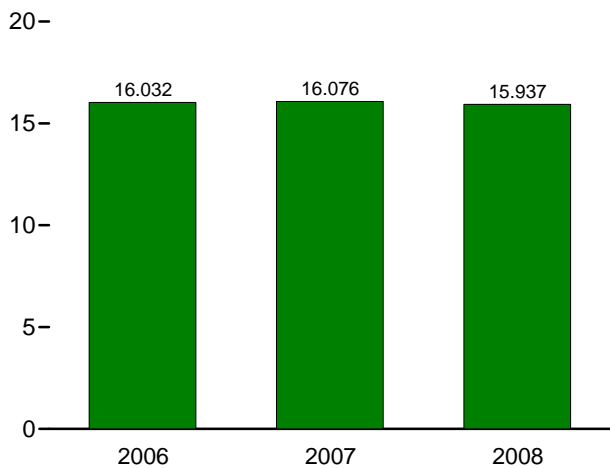

Figure 2.4 Industrial Sector Energy Consumption
(Quadrillion Btu)

By Major Sources, 1973-2007

By Major Sources, Monthly

Total, January-June

By Major Sources, June 2008

Note: Because vertical scales differ, graphs should not be compared.
Web Page: <http://www.eia.doe.gov/emeu/mer/consump.html>.
Source: Table 2.4.