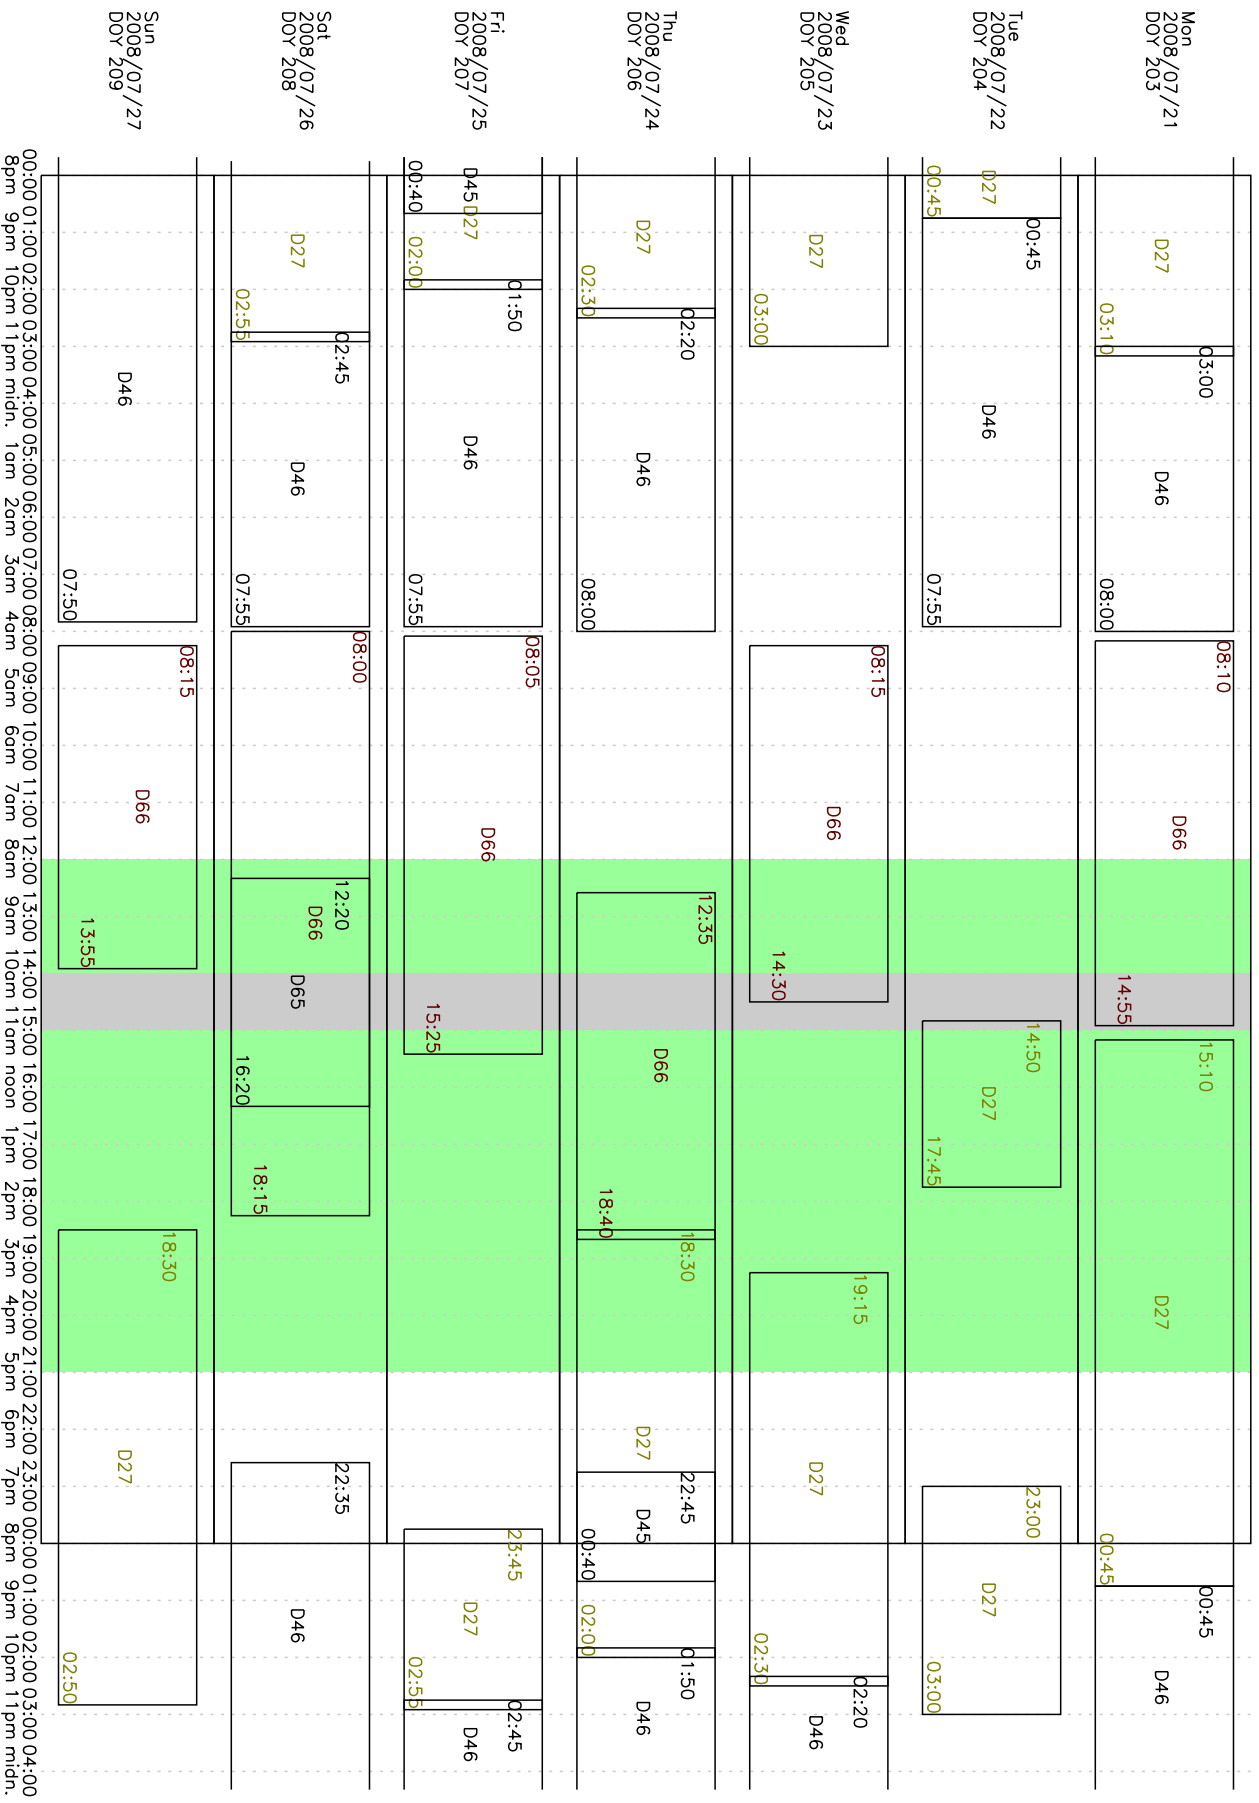

Week 30 2008 (DST)

00:00 01:00 02:00 03:00 04:00 05:00 06:00 07:00 08:00 09:00 10:00 11:00 12:00 13:00 14:00 15:00 16:00 17:00 18:00 19:00 20:00 21:00 22:00 23:00 00:00 01:00 02:00 03:00 04:00
 8pm 9pm 10pm 11pm midn. 1am 2am 3am 4am 5am 6am 7am 8am 9am 10am 11am noon 1pm 2pm 3pm 4pm 5pm 6pm 7pm 8pm 9pm 10pm 11pm midn.