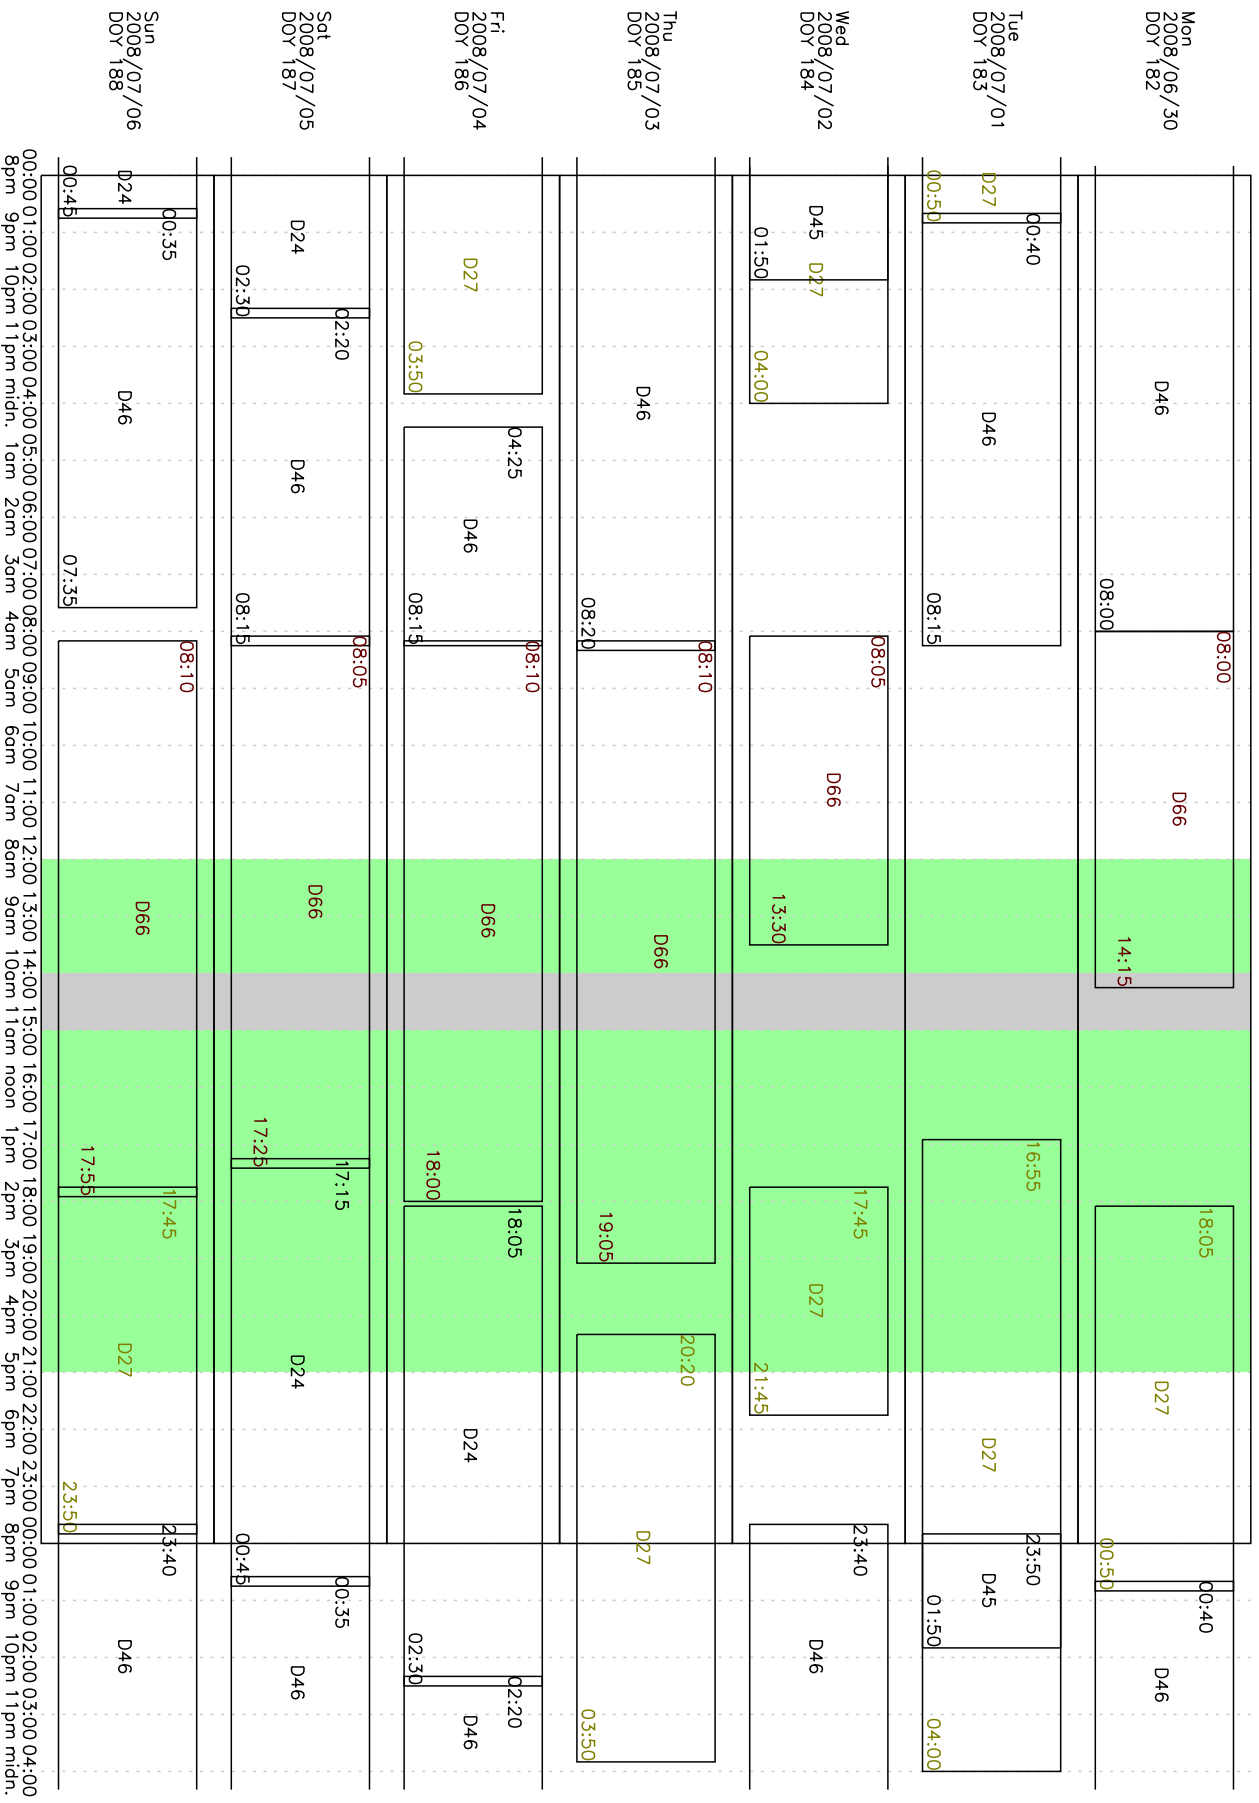

Week 27 2008 (DST)

00:00 01:00 02:00 03:00 04:00 05:00 06:00 07:00 08:00 09:00 10:00 11:00 12:00 13:00 14:00 15:00 16:00 17:00 18:00 19:00 20:00 21:00 22:00 23:00 00:00 01:00 02:00 03:00 04:00
 8pm 9pm 10pm 11pm midn. 1am 2am 3am 4am 5am 6am 7am 8am 9am 10am 11am noon 1pm 2pm 3pm 4pm 5pm 6pm 7pm 8pm 9pm 10pm 11pm midn.