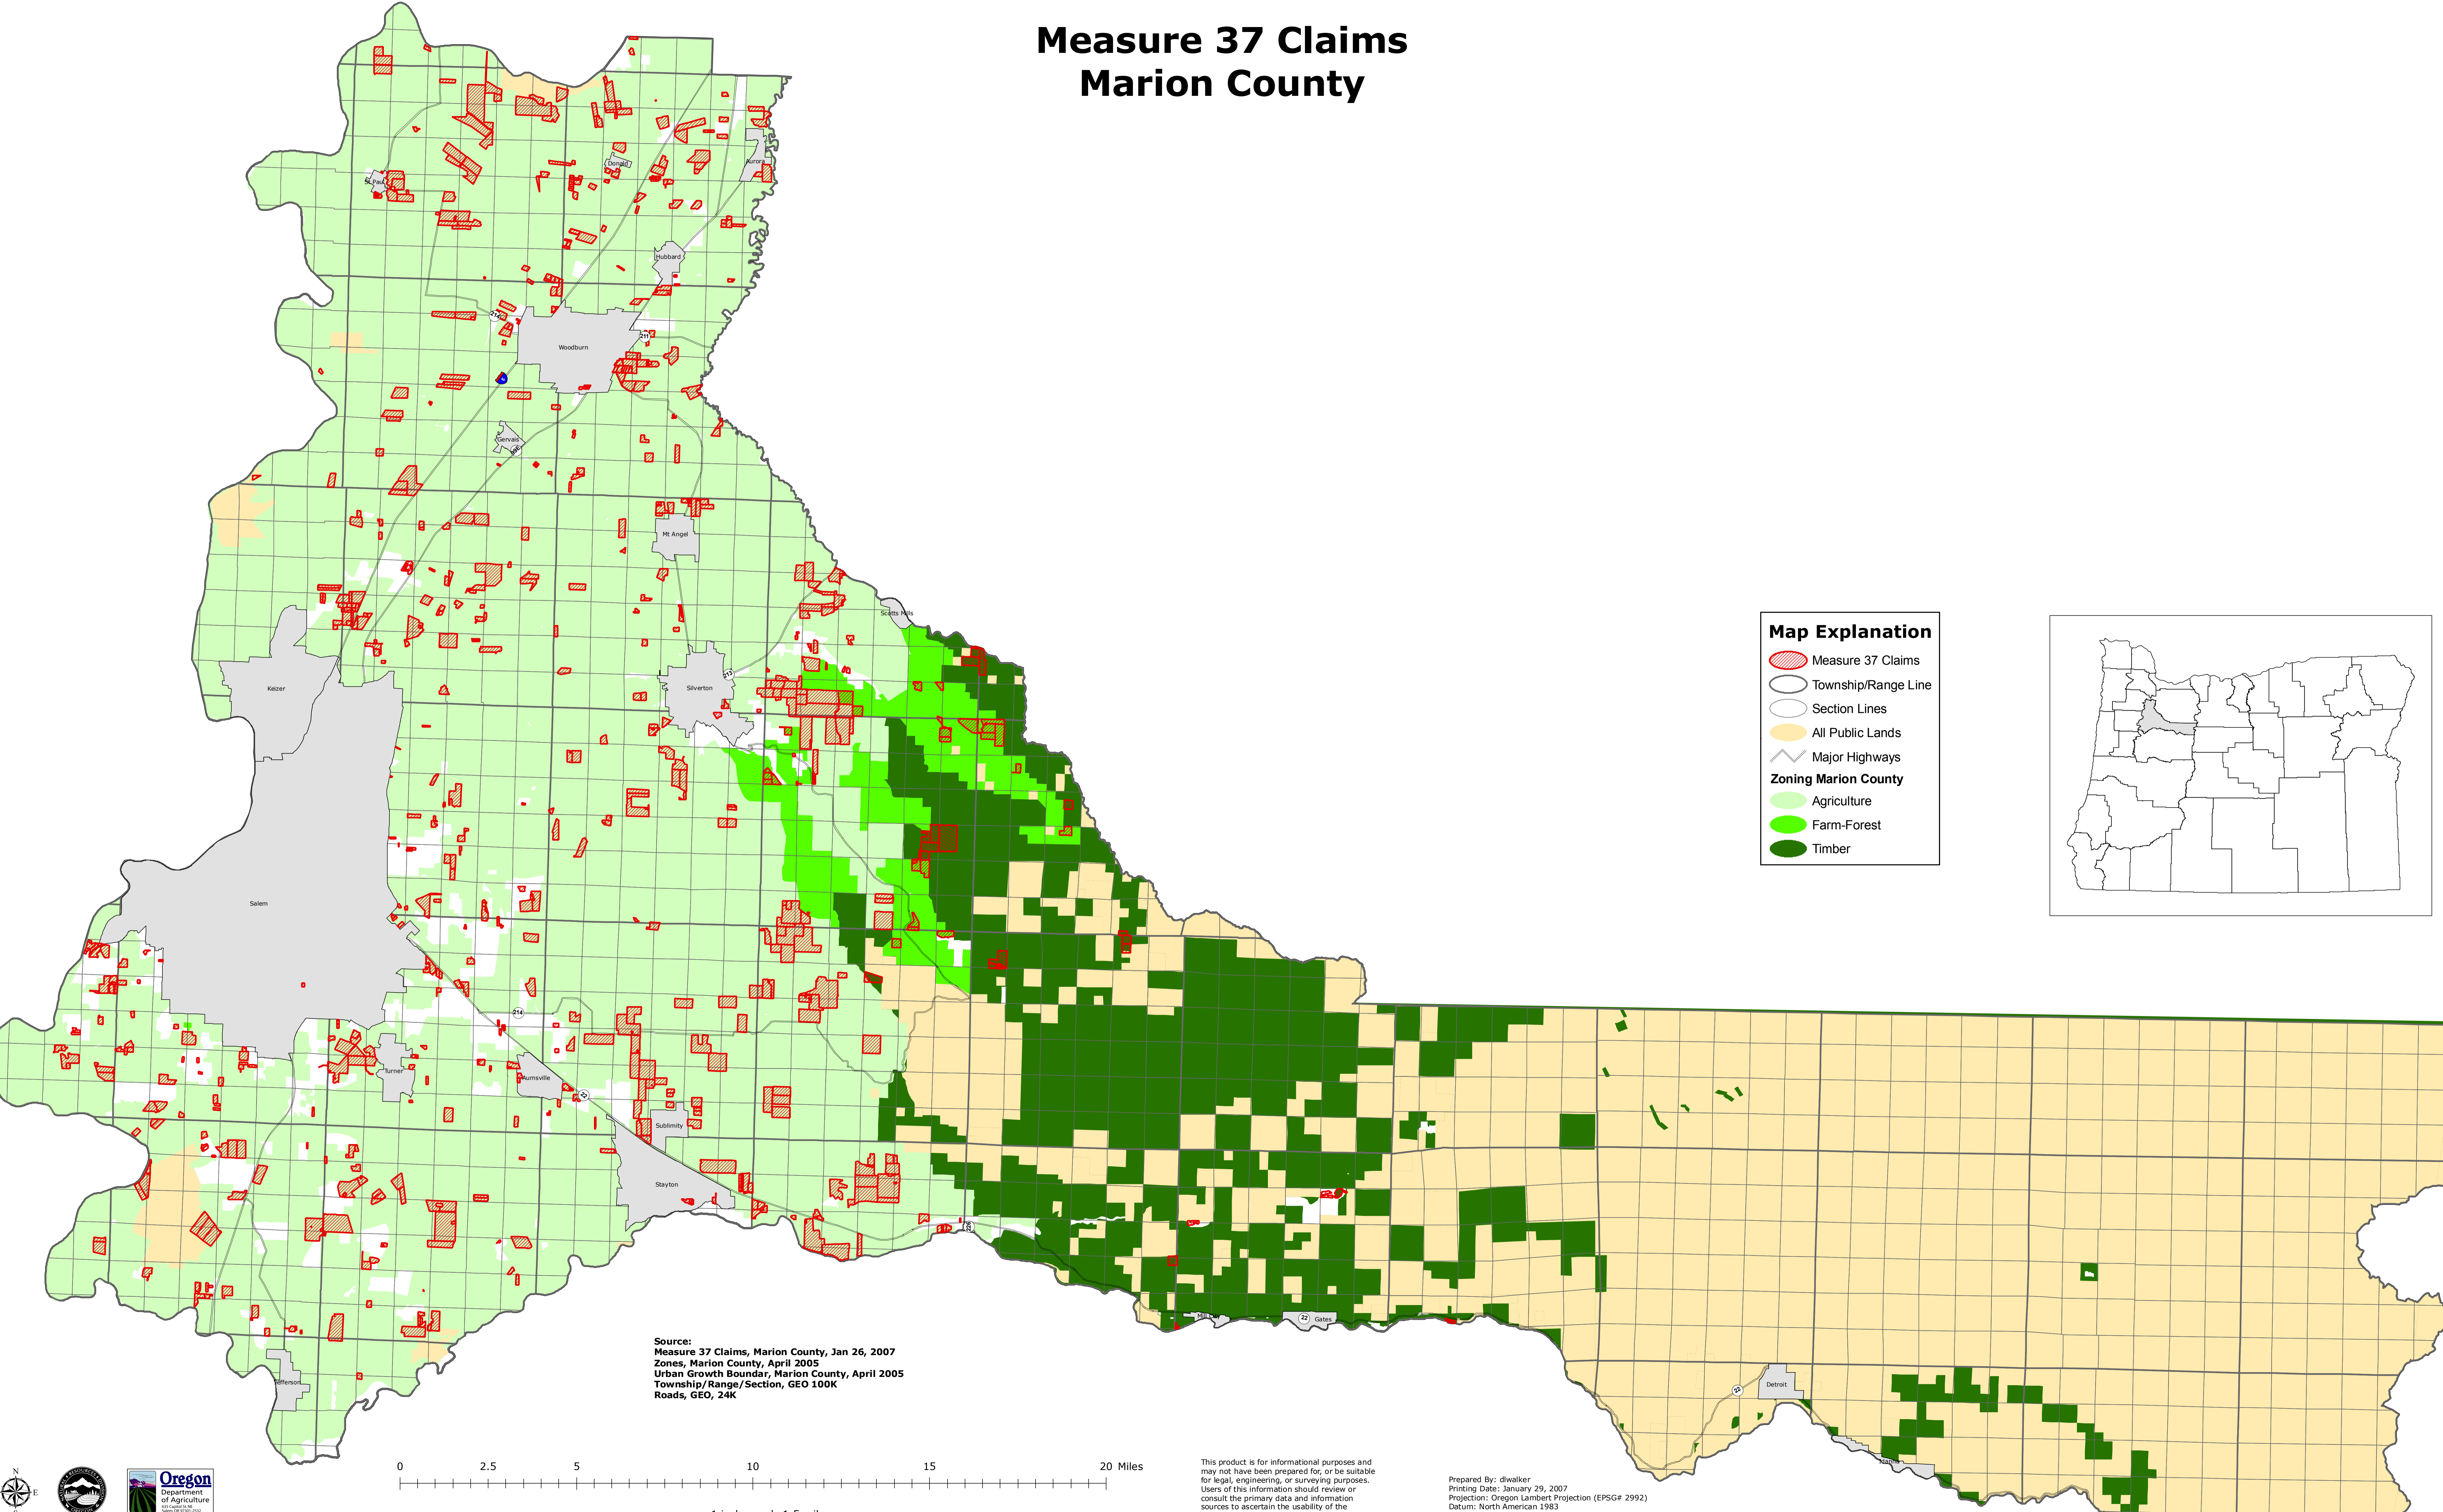

Measure 37 Claims Marion County

Map Explanation

- Measure 37 Claims
- Township/Range Line
- Section Lines
- All Public Lands
- Major Highways

Zoning Marion County

- Agriculture
- Farm-Forest
- Timber