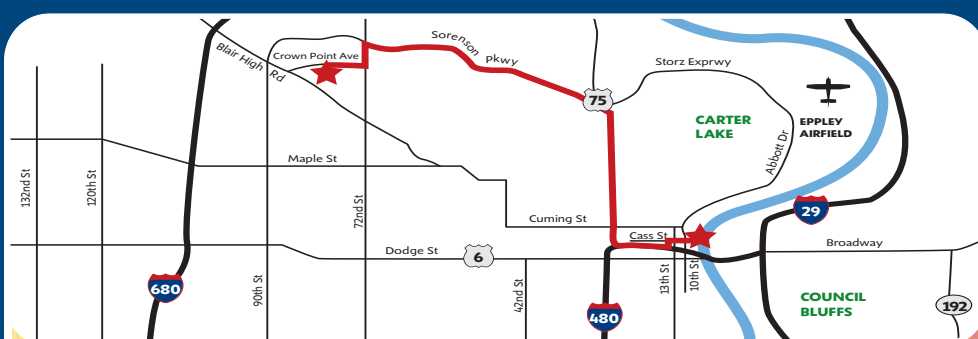

Welcome to Omaha!

Located on the Missouri River, Omaha has emerged from a frontier town to a thriving cosmopolitan city with more than 800,000 residents. It is the largest city in Nebraska and includes two-thirds of the state's population.

ARCHERY • FIELD • TRACK • KIDS DAY NORTHWEST HIGH SCHOOL • 8204 CROWN POINT AVE.

1. The front door of Qwest Center Omaha is at 10th & Cass Street.
2. Go west on Cass Street and follow Interstate 480 W & 80 W.
3. Merge onto I-480 W. Stay in right hand lane to U.S. 75 N.
4. Merge onto U.S. 75 N via exit 2C. Stay in left lane for Sorensen Parkway. (2.9 miles)
5. Turn left onto Sorensen Parkway. (4 miles)
6. Turn left onto North 72nd Street. (0.5 miles)
7. Turn right onto Crown Point Avenue. The Great Escape Theatre is on the corner. (1 mile)
8. Northwest High School is located at 8204 Crown Point Avenue. Enter at the 2nd entrance, the Nile Kinnick Stadium entrance. There will be signs directing you to the parking lot at the top of the hill.

TOTAL TIME: 17 minutes TOTAL DISTANCE: 9.4 miles

BOWLING MOCKINGBIRD LANES • 4870 S. 96TH ST.

1. The front door of Qwest Center Omaha is at 10th & Cass Street.
2. Go west on Cass Street and follow Interstate 480 W & 80 W.
3. Merge onto I-480 W. (2.6 miles)
4. Merge onto I-80 W via exit 452 C toward Lincoln. (4.6 miles)
5. Take the 84th Street exit. (exit 448).
6. Turn left (south) onto South 84th Street. (0.9 miles)
7. Turn right onto L Street / U.S. 275 W / NE 92 W. (1.0 miles)
8. Turn left onto South 96th Street. (0.2 miles)
9. Mockingbird Lanes is located at 4870 South 96th Street. It will be on your right (west side of street).