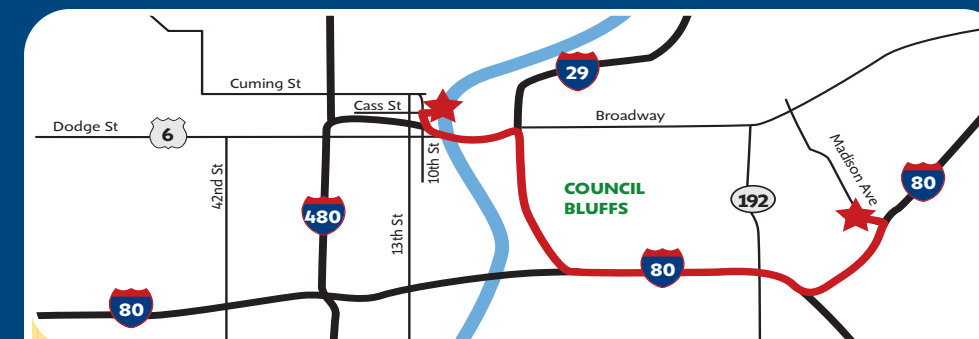

BOWLING

THUNDERBOWL • 1900 MADISON AVE.

1. The front door of Qwest Center Omaha is at 10th & Cass.
2. Go South on 10th Street. (0.1 miles)
3. Turn left onto Douglas Street / US-6 E.
4. Merge onto Interstate 480 E / U.S. 6 E (crossing into Iowa). Stay in right hand lane. (0.7 miles)
5. Merge onto Interstate 29 S toward Kansas City / I-80. (5.2 miles)
6. Take I-80 E toward Des Moines. Be sure to stay in the left lanes. (1.4 miles)
7. After passing exit 4, take Madison Avenue exit 5 toward Council Bluffs. (0.2 miles)
8. Turn left onto Madison Avenue. (0.3 miles)
9. Drive past Woodbury Street stoplight. Take next left into Burger King.
10. Turn right into parking lot at Thunderbowl sign. Thunderbowl sits at the top of a hill. The sign is small and is located high in the air.)
11. Thunderbowl is located at 1900 Madison Avenue in Council Bluffs.

TOTAL TIME: 12 minutes TOTAL DISTANCE: 8.3 miles

28TH NATIONAL VETERANS WHEELCHAIR GAMES SCHEDULE OF EVENTS

THURSDAY JULY 24		
11:00 AM	EARLY ARRIVAL AND CHECK IN	QWEST CENTER OMAHA
	EARLY CLASSIFICATION & AIR GUNS REGISTRATION	QWEST CENTER OMAHA
FRIDAY JULY 25		
	CHECK IN	HOTELS
9:00 - 4:00 PM	GAMES REGISTRATION	QWEST CENTER OMAHA
9:00 - 4:00 PM	HEALTH & FITNESS EXPO	QWEST CENTER OMAHA
11:30 AM	GAMES KICK-OFF	QWEST CENTER OMAHA
1:00 - 2:00 PM	COACHES MEETING	QWEST CENTER OMAHA
2:30 - 3:00 PM	NOVICE ATHLETE MEETING	QWEST CENTER OMAHA
6:00 - 7:00 PM	OPENING CEREMONIES	QWEST CENTER OMAHA
7:30 - 9:30 PM	WELCOME RECEPTION	QWEST CENTER OMAHA

SATURDAY JULY 26		
9:00 - 8:00 AM	BREAKFAST	QWEST CENTER OMAHA
7:30 - 8:30 AM	LATE REGISTRATION	QWEST CENTER OMAHA
8:00 AM	SOFTBALL	GAMES 1-2 QWEST CENTER OMAHA
	9 BALL	IA-BI-C QWEST CENTER OMAHA
	ARCHERY	ALL PLUS STANDING NORTHWEST HS
9:30 AM	HANDICYPCLING	QWEST CENTER OMAHA
10:00 AM	AIR GUNS	QWEST CENTER OMAHA
	SOFTBALL	GAMES 3-4 QWEST CENTER OMAHA
11:00 - 1:00 PM	LUNCH	QWEST CENTER OMAHA
1:00 PM	AIR GUNS	QWEST CENTER OMAHA
	TABLE TENNIS	IV-V, STANDING QWEST CENTER OMAHA
	SLALOM	BI-III QWEST CENTER OMAHA
	POWER SOCCER	GAMES 1-2 QWEST CENTER OMAHA
	QUAD RUGBY	GAME 1 QWEST CENTER OMAHA
	SLED HOCKEY	EXHIBITION TRANQUILITY ICE PLEX
3:00 PM	AIR GUNS	QWEST CENTER OMAHA
	TABLE TENNIS	BI-III QWEST CENTER OMAHA
	SLALOM	IV-V QWEST CENTER OMAHA
	POWER SOCCER	GAMES 3-4 QWEST CENTER OMAHA
	QUAD RUGBY	GAME 2 QWEST CENTER OMAHA
4:30 - 6:30 PM	DINNER	QWEST CENTER OMAHA
7:00 PM	BASKETBALL	GAMES 1-2-3 QWEST CENTER OMAHA
	AIR GUNS	QWEST CENTER OMAHA
	TABLE TENNIS	IA-BI-C QWEST CENTER OMAHA
8:30 PM	BASKETBALL	GAMES 4-5-6 QWEST CENTER OMAHA