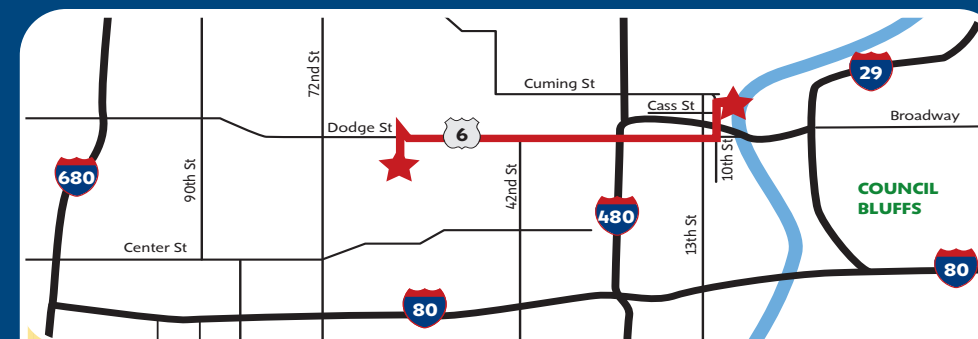

SWIMMING

UNIVERSITY OF NEBRASKA-OMAHA • 60TH & DODGE ST.

1. The front door of Qwest Center Omaha is at 10th & Cass.
2. Go South on 10th Street.
3. Turn right onto Dodge Street / US-6 W. (3.9 miles)
4. On Dodge Street stay in right lane. After Happy Hollow Boulevard, there is a green pedestrian bridge. At the base of this bridge there is a turning lane.
5. Turn right into the turning lane. (This will allow you to enter UNO Campus).
6. Cross Dodge Street and follow University Drive East. Signs will be posted directing you to the parking lot.
7. Turn right at University Drive South. There is a golf course and swimming pool on your left. Follow the signs for parking.
8. The UNO Health, Physical Education & Recreation Building will be on your right. Signs will be posted for parking.

TOTAL TIME: 11 minutes TOTAL DISTANCE: 4.3 miles