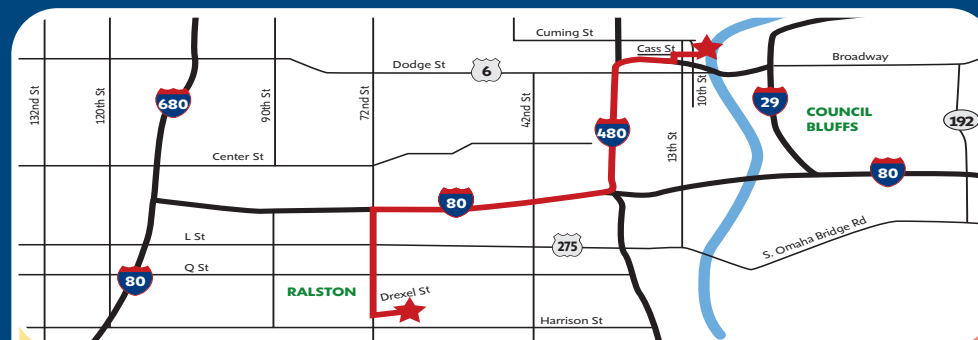

TOTAL TIME: 17 minutes TOTAL DISTANCE: 9.4 miles

BOWLING MOCKINGBIRD LANES • 4870 S. 96TH ST.

1. The front door of Qwest Center Omaha is at 10th & Cass Street.
2. Go west on Cass Street and follow Interstate 480 W & 80 W.
3. Merge onto I-480 W. (2.6 miles)
4. Merge onto I-80 W via exit 452 C toward Lincoln. (4.6 miles)
5. Take the 84th Street exit. (exit 448).
6. Turn left (south) onto South 84th Street. (0.9 miles)
7. Turn right onto L Street / U.S. 275 W / NE 92 W. (1.0 miles)
8. Turn left onto South 96th Street. (0.2 miles)
9. Mockingbird Lanes is located at 4870 South 96th Street. It will be on your right (west side of street).

TOTAL TIME: 21 minutes TOTAL DISTANCE: 17 miles

MOTOR RALLY

HENRY DOORLY ZOO • 3701 S. 10TH ST.

1. The front door of Qwest Center Omaha is at 10th & Cass.
2. Go South on 10th Street.
3. Turn right onto Jackson Street. (0.2 miles)
4. Turn left onto South 13th Street. (Centex Gas Station on corner). (2.1 miles)
5. Go over Interstate 80 and turn left onto Bert Murphy Avenue.
6. Bert Murphy Avenue becomes South 10th Street.
7. Henry Doorly Zoo is located at 3701 S. 10th Street.

TOTAL TIME: 9 minutes TOTAL DISTANCE: 3.3 miles

TRAP SHOOTING

HARRY A. KOCH TRAP & SKEET RANGE • 6802 HARRISON ST.

1. The front door of Qwest Center Omaha is at 10th & Cass.
2. Go west on Cass Street and follow Interstate 480 W & 80 W.
3. Merge onto I-480 W. (2.6 miles)
4. Merge onto I-80 W via exit 452 C toward Lincoln. (3.6 miles)
5. Take the South 72nd Street exit 449.
6. Turn left (south) onto South 72nd Street. (2.7 miles)
7. Turn right onto L Street / U.S. 275 W / NE 92 W. (1.0 miles)
8. Turn left onto South 96th Street. (0.2 miles)
9. Mockingbird Lanes is located at 4870 South 96th Street. It will be on your right (west side of street).