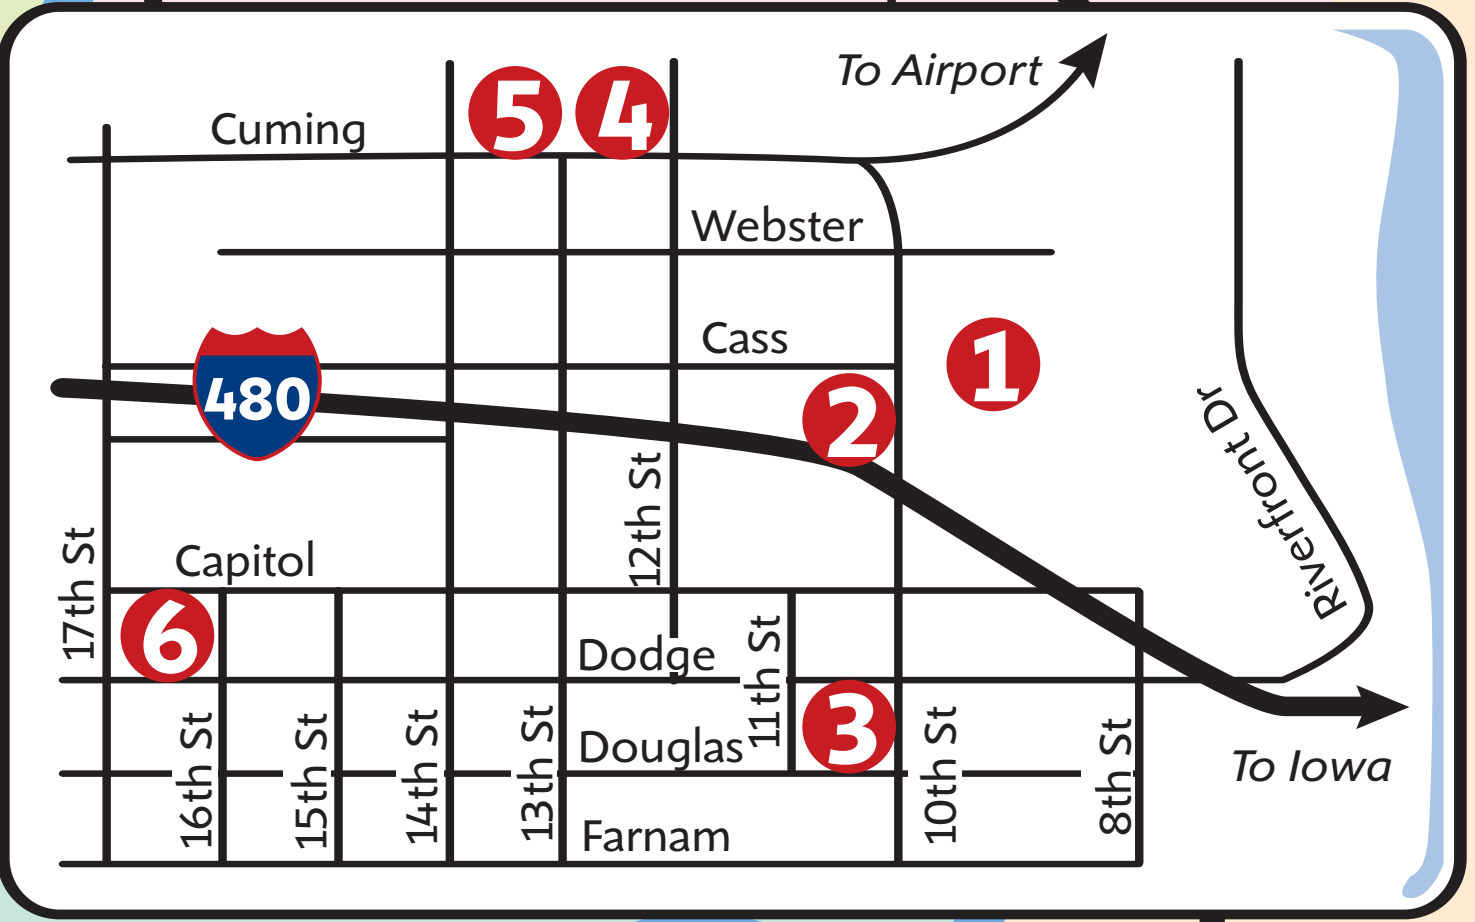

Welcome to Omaha!

Located on the Missouri River, Omaha has emerged from a frontier town to a thriving cosmopolitan city with more than 800,000 residents. It is the largest city in Nebraska and includes two-thirds of the state's population.

TOTAL TIME: 17 minutes TOTAL DISTANCE: 9.4 miles

BOWLING MOCKINGBIRD LANES • 4870 S. 96TH ST.

1. The front door of Qwest Center Omaha is at 10th & Cass Street.
2. Go west on Cass Street and follow Interstate 480 W & 80 W.
3. Merge onto I-480 W. (2.6 miles)
4. Merge onto I-80 W via exit 452 C toward Lincoln. (4.6 miles)
5. Take the 84th Street exit. (exit 448).
6. Turn left (south) onto South 84th Street. (0.9 miles)
7. Turn right onto L Street / U.S. 275 W / NE 92 W. (1.0 miles)
8. Turn left onto South 96th Street. (0.2 miles)
9. Mockingbird Lanes is located at 4870 South 96th Street. It will be on your right (west side of street).

TOTAL TIME: 21 minutes TOTAL DISTANCE: 17 miles

MOTOR RALLY

HENRY DOORLY ZOO • 3701 S. 10TH ST.

1. The front door of Qwest Center Omaha is at 10th & Cass.
2. Go South on 10th Street.
3. Turn right onto Jackson Street. (0.2 miles)
4. Turn left onto South 13th Street. (Centex Gas Station on corner). (2.1 miles)
5. Go over Interstate 80 and turn left onto Bert Murphy Avenue.
6. Bert Murphy Avenue becomes South 10th Street.
7. Henry Doorly Zoo is located at 3701 S. 10th Street.