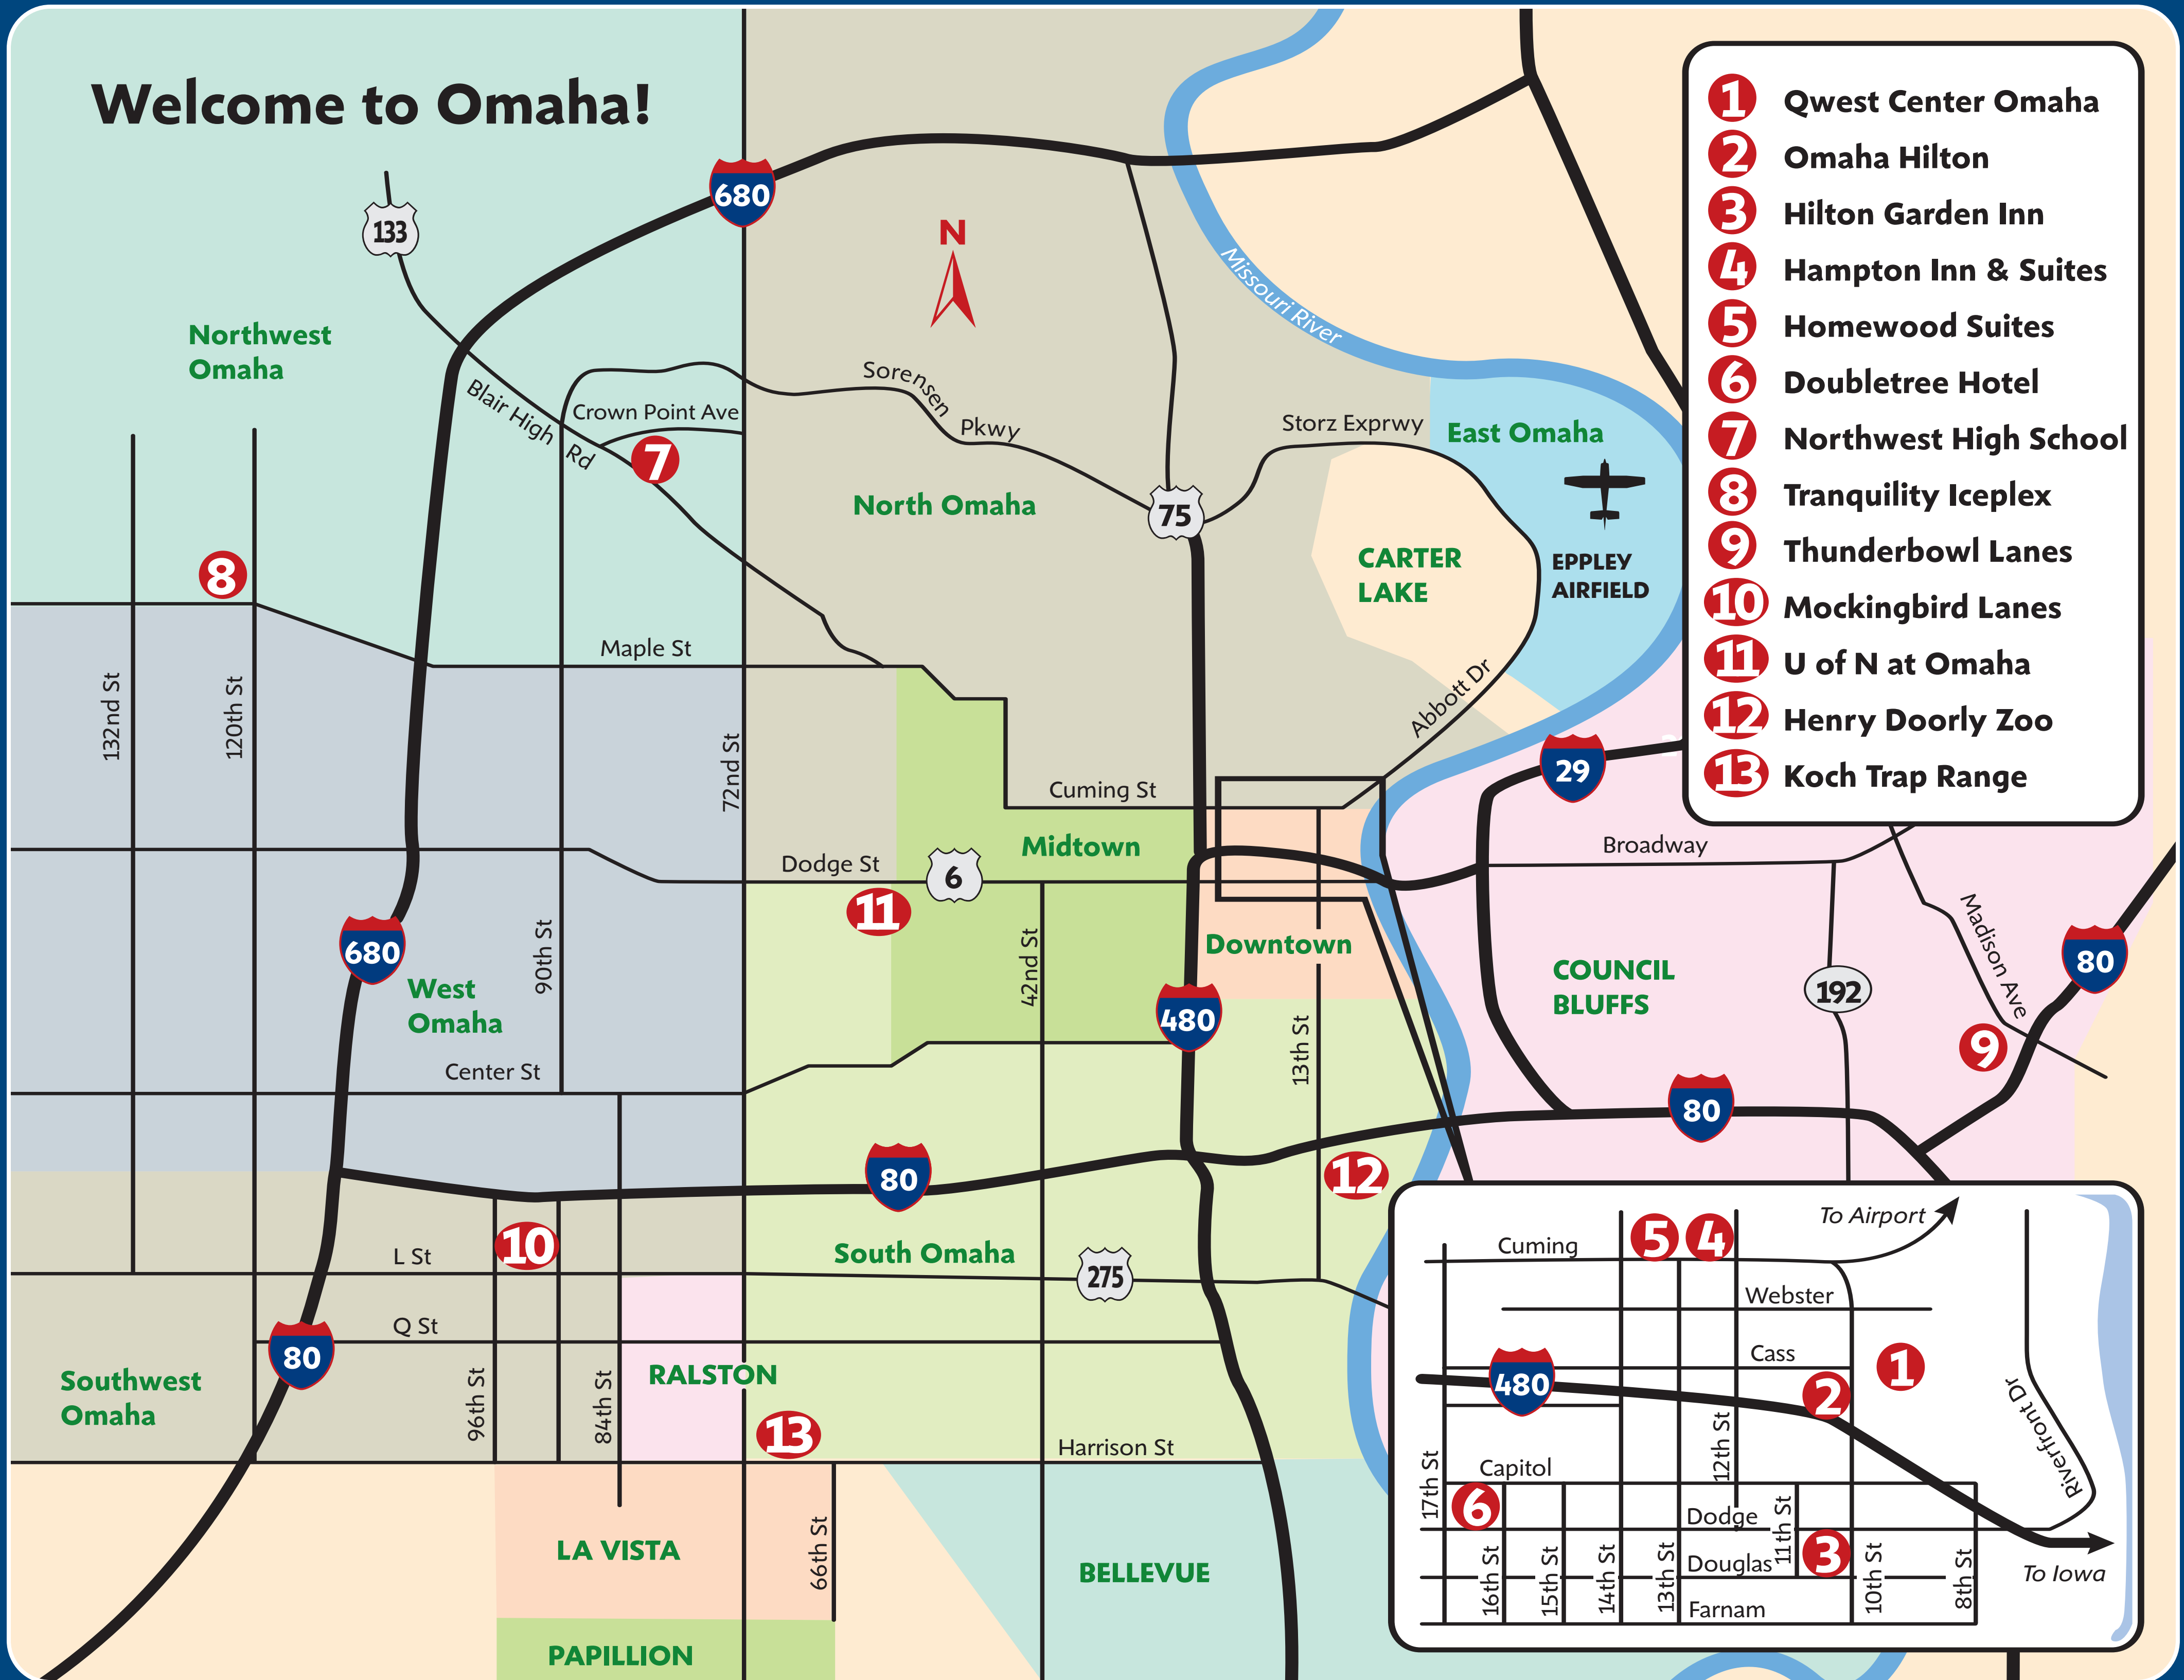

Welcome to Omaha!

- 1** Qwest Center Omaha
- 2** Omaha Hilton
- 3** Hilton Garden Inn
- 4** Hampton Inn & Suites
- 5** Homewood Suites
- 6** Doubletree Hotel
- 7** Northwest High School
- 8** Tranquility Iceplex
- 9** Thunderbowl Lanes
- 10** Mockingbird Lanes
- 11** U of N at Omaha
- 12** Henry Doorly Zoo
- 13** Koch Trap Range

Welcome to Omaha!

Located on the Missouri River, Omaha has emerged from a frontier town to a thriving cosmopolitan city with more than 800,000 residents. It is the largest city in Nebraska and includes two-thirds of the state's population.

TOTAL TIME: 17 minutes TOTAL DISTANCE: 9.4 miles

BOWLING MOCKINGBIRD LANES • 4870 S. 96TH ST.

1. The front door of Qwest Center Omaha is at 10th & Cass Street.
2. Go west on Cass Street and follow Interstate 480 W & 80 W.
3. Merge onto I-480 W. (2.6 miles)
4. Merge onto I-80 W via exit 452 C toward Lincoln. (4.6 miles)
5. Take the 84th Street exit. (exit 448).
6. Turn left (south) onto South 84th Street. (0.9 miles)
7. Turn right onto L Street / U.S. 275 W / NE 92 W. (1.0 miles)
8. Turn left onto South 96th Street. (0.2 miles)
9. Mockingbird Lanes is located at 4870 South 96th Street. It will be on your right (west side of street).

TOTAL TIME: 21 minutes TOTAL DISTANCE: 17 miles

MOTOR RALLY

HENRY DOORLY ZOO • 3701 S. 10TH ST.

1. The front door of Qwest Center Omaha is at 10th & Cass.
2. Go South on 10th Street.
3. Turn right onto Jackson Street. (0.2 miles)
4. Turn left onto South 13th Street. (Centex Gas Station on corner). (2.1 miles)
5. Go over Interstate 80 and turn left onto Bert Murphy Avenue.
6. Bert Murphy Avenue becomes South 10th Street.
7. Henry Doorly Zoo is located at 3701 S. 10th Street.