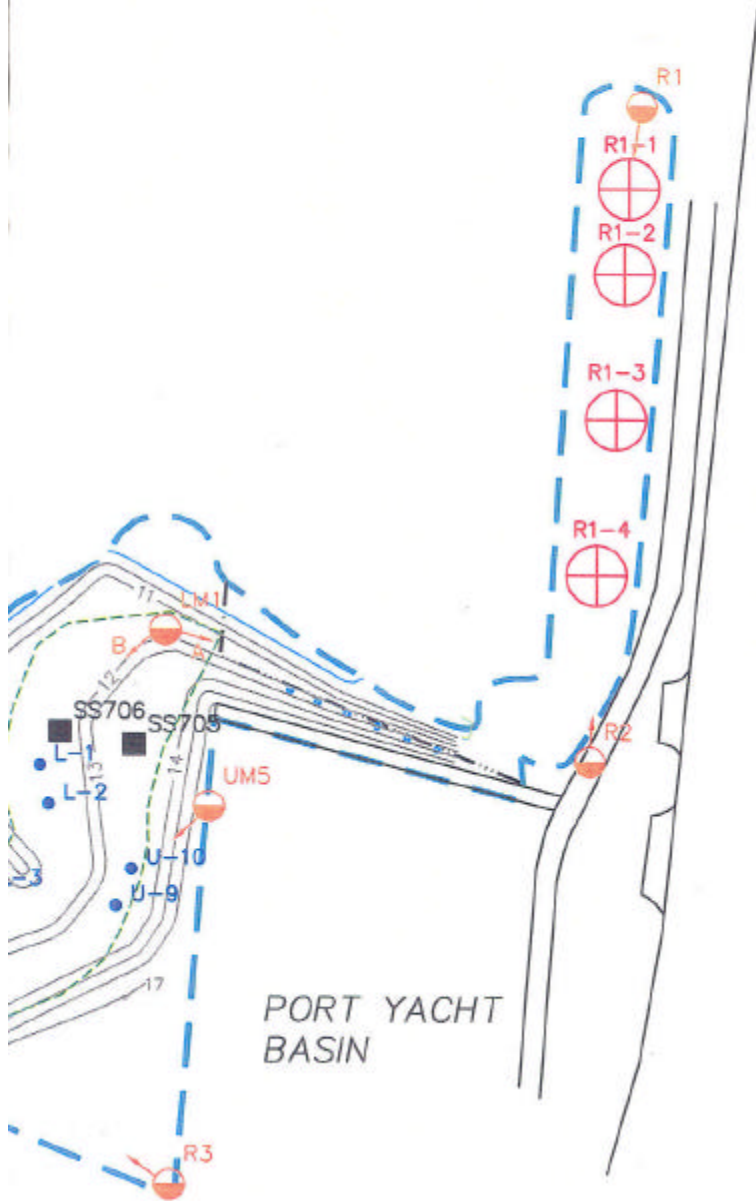

FIGURE 1

**LEGEND**

-  RIPARIAN QUADRANTS 28.3 m
-  SALT MARSH QUADRANTS 0.25 m
-  SEDIMENT STAKES
-  PHOTO POINTS
-  SALT MARSH PLANTED AREAS WITH GOOSE EXCLUDER
-  PROJECT BOUNDARY

PORT YACHT BASIN

CITY OF TACOMA  
DEPARTMENT OF PUBLIC WORKS

Event: Yr 1, Qtr 1; Date: 12/11/2001; Photo Point: R1

Event: Yr 1, Qtr 4; Date: 08/20/2002; Photo Point: R1

Event: Yr 1, Qtr 3; Date: 06/14/2002; Photo Point: R1

Event: Yr 1, Qtr 1; Date: 12/11/2001; Photo Point: R2

Event: Yr 1, Qtr 2; Date: 03/21/2002; Photo Point: R2

Event: Yr 1, Qtr 3; Date: 06/14/2002; Photo Point: R2

Event: Yr 1, Qtr 4; Date: 08/20/2002; Photo Point: R2

Event: Yr 1, Qtr 2; Date: 03/21/2002; Photo Point: R3