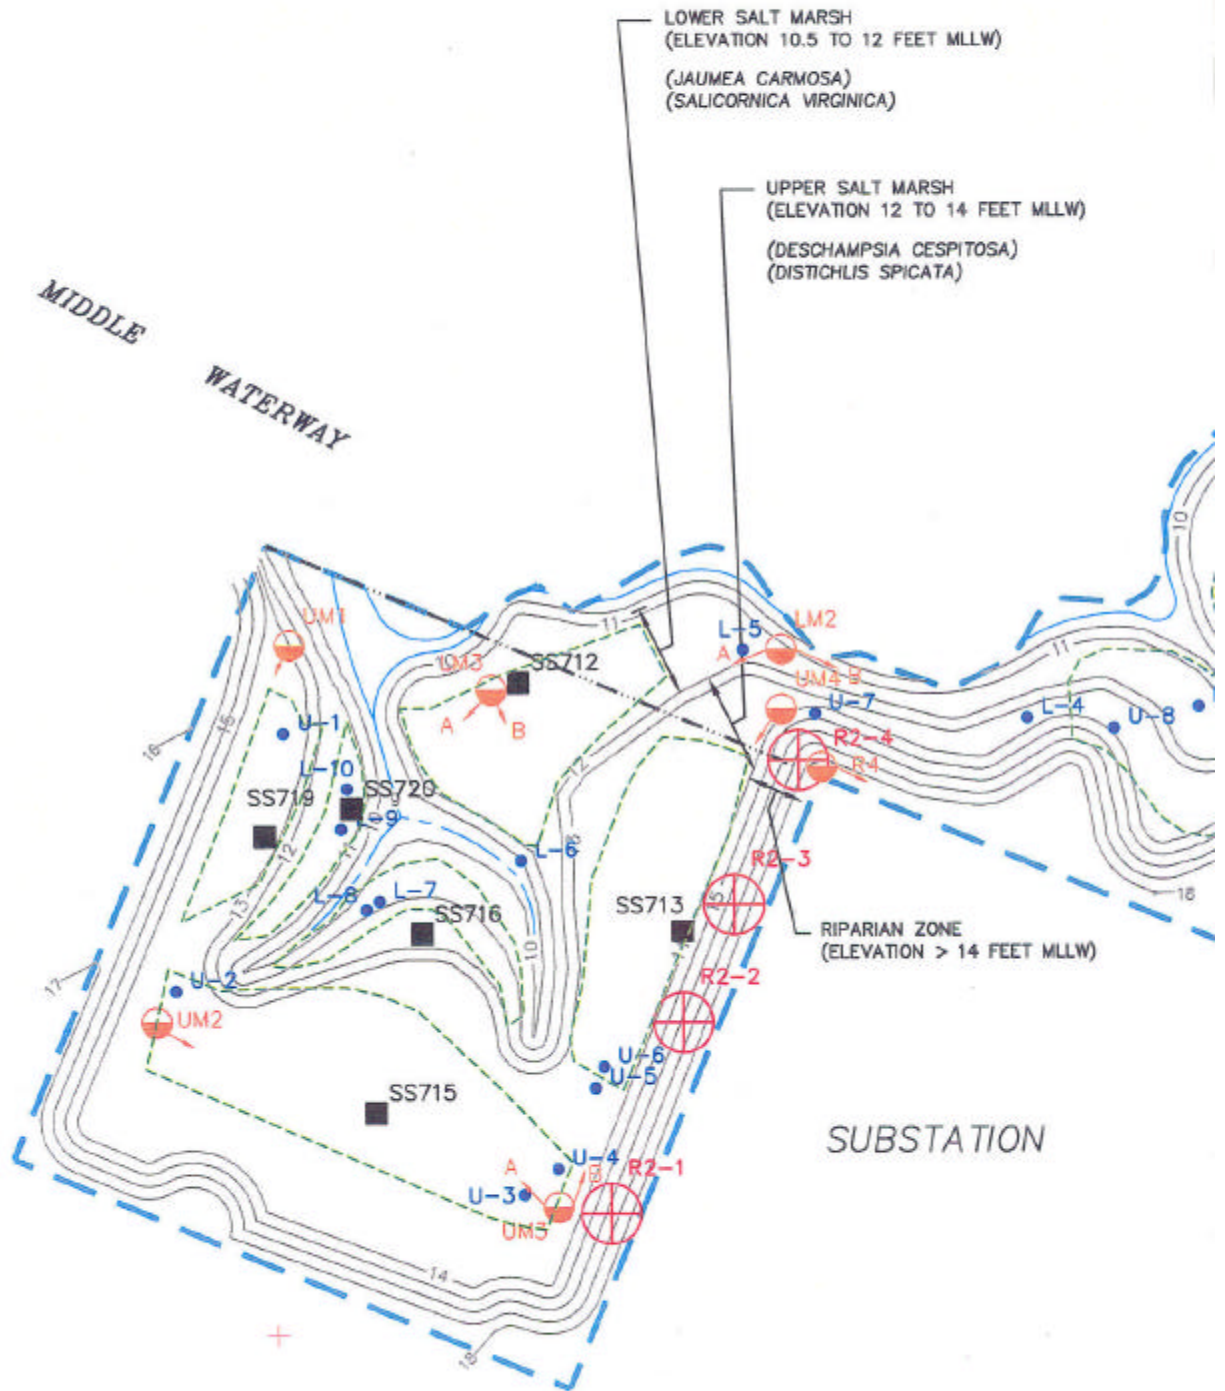

FIGURE 1

**LEGEND**

-  RIPARIAN QUADRANTS 28.3 m
-  SALT MARSH QUADRANTS 0.25 m
-  SEDIMENT STAKES
-  PHOTO POINTS
-  SALT MARSH PLANTED AREAS WITH GOOSE EXCLUDER
-  PROJECT BOUNDARY

PORT YACHT BASIN

CITY OF TACOMA  
DEPARTMENT OF PUBLIC WORKS

Event: Yr 1, Qtr 1; Date: 12/11/2001; Photo Point: R1

Event: Yr 1, Qtr 4; Date: 08/20/2002; Photo Point: R1

Event: Yr 1, Qtr 3; Date: 06/14/2002; Photo Point: R1

Event: Yr 1, Qtr 1; Date: 12/11/2001; Photo Point: R2

Event: Yr 1, Qtr 2; Date: 03/21/2002; Photo Point: R2

Event: Yr 1, Qtr 3; Date: 06/14/2002; Photo Point: R2

Event: Yr 1, Qtr 4; Date: 08/20/2002; Photo Point: R2

Event: Yr 1, Qtr 2; Date: 03/21/2002; Photo Point: R3

Event: Yr 1, Qtr 1; Date: 12/11/2001; Photo Point: R3

Event: Yr 1, Qtr 4; Date: 08/20/2002; Photo Point: R3

Event: Yr 1, Qtr 3; Date: 06/14/2002; Photo Point: R3

Event: Yr 1, Qtr 2; Date: 03/21/2002; Photo Point: R4