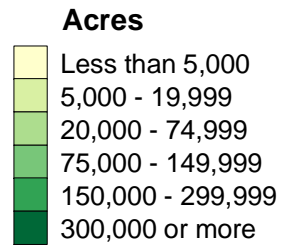

# All Wheat for Grain, Harvested Acres: 2002

United States Total  
45,519,976

2002 Census of Agriculture