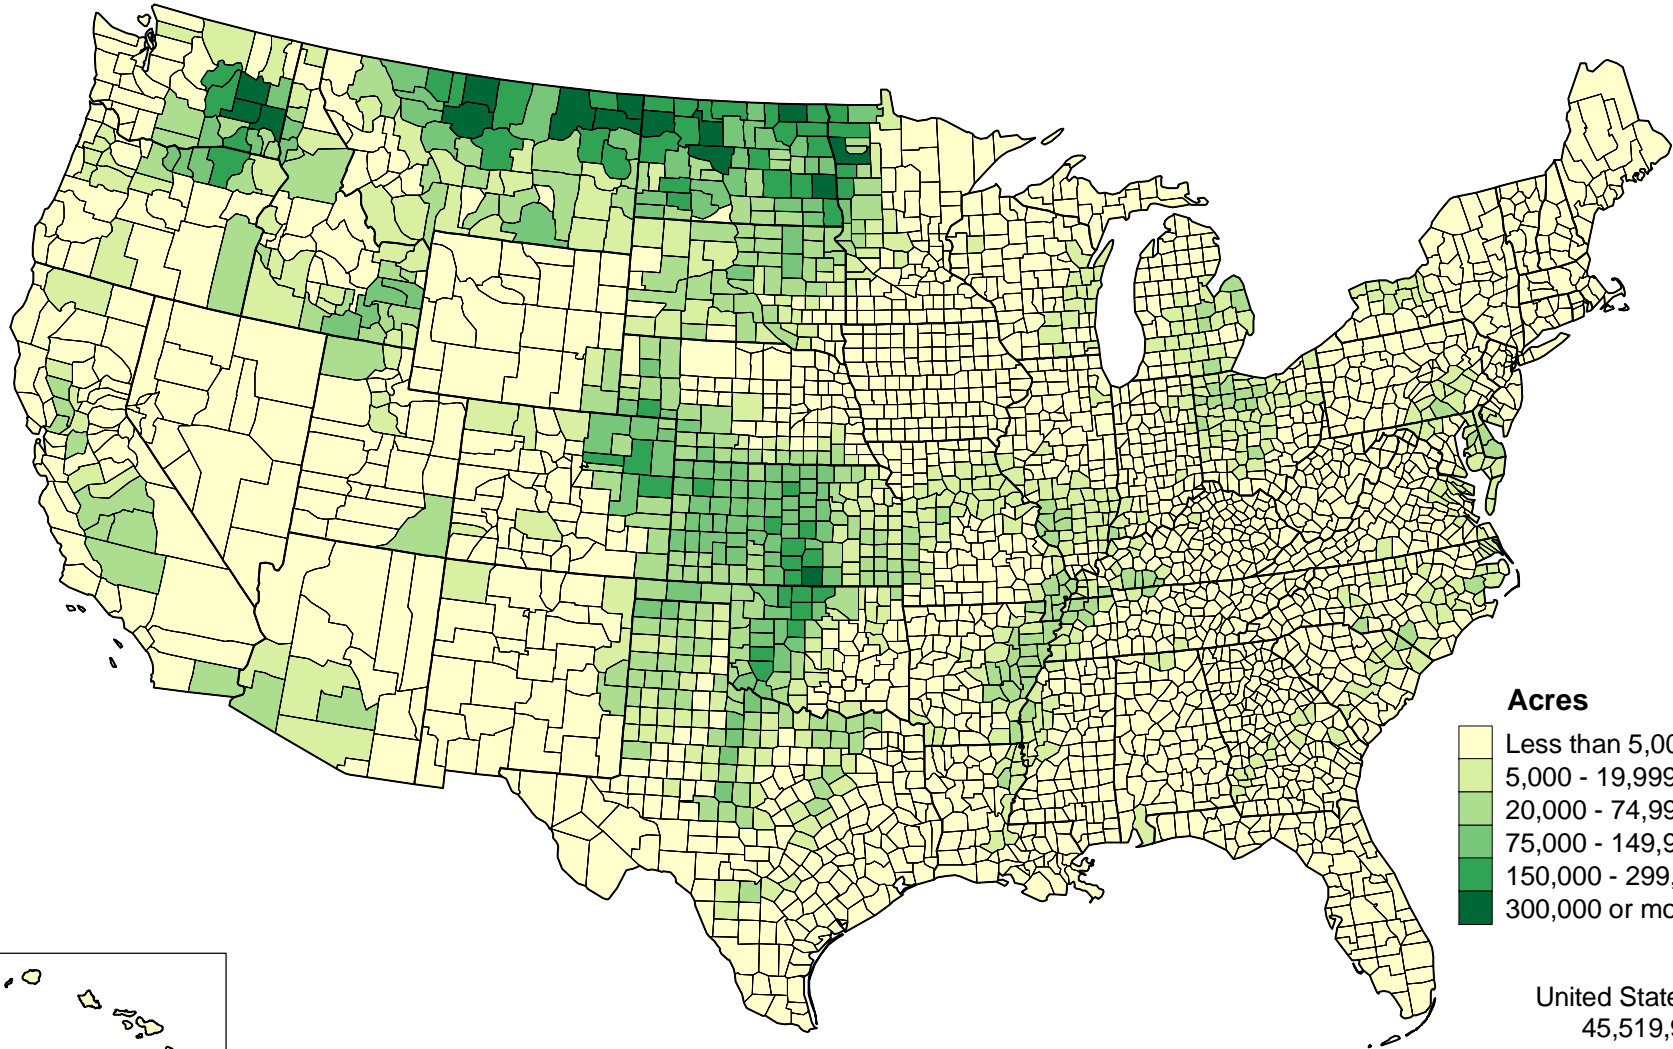

# All Wheat for Grain, Harvested Acres: 2002

United States Total  
45,519,976

2002 Census of Agriculture