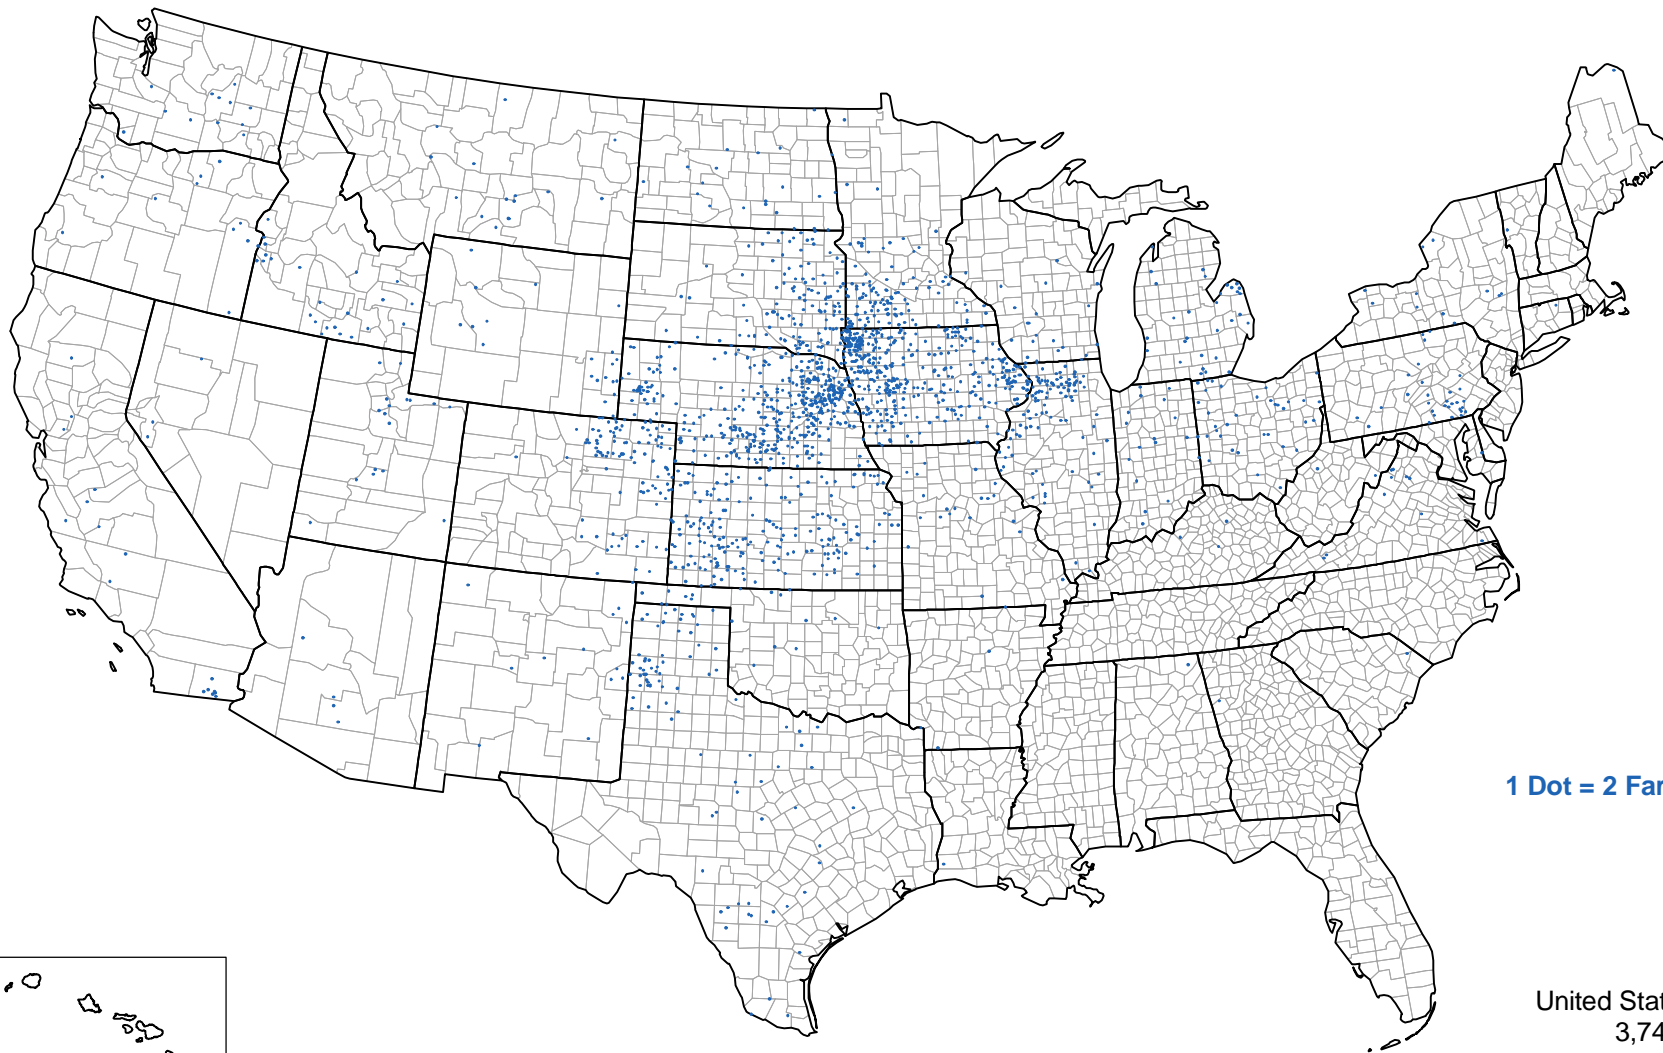

Number of Farms with 500 or More Cattle on Feed Sold: 2002

1 Dot = 2 Farms

United States Total
3,742

2002 Census of Agriculture