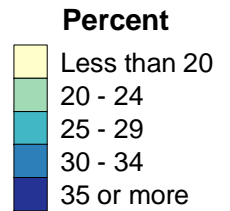

Percent of Principal Farm Operators 65 Years Old and Over: 2002

United States
26.2 Percent

2002 Census of Agriculture