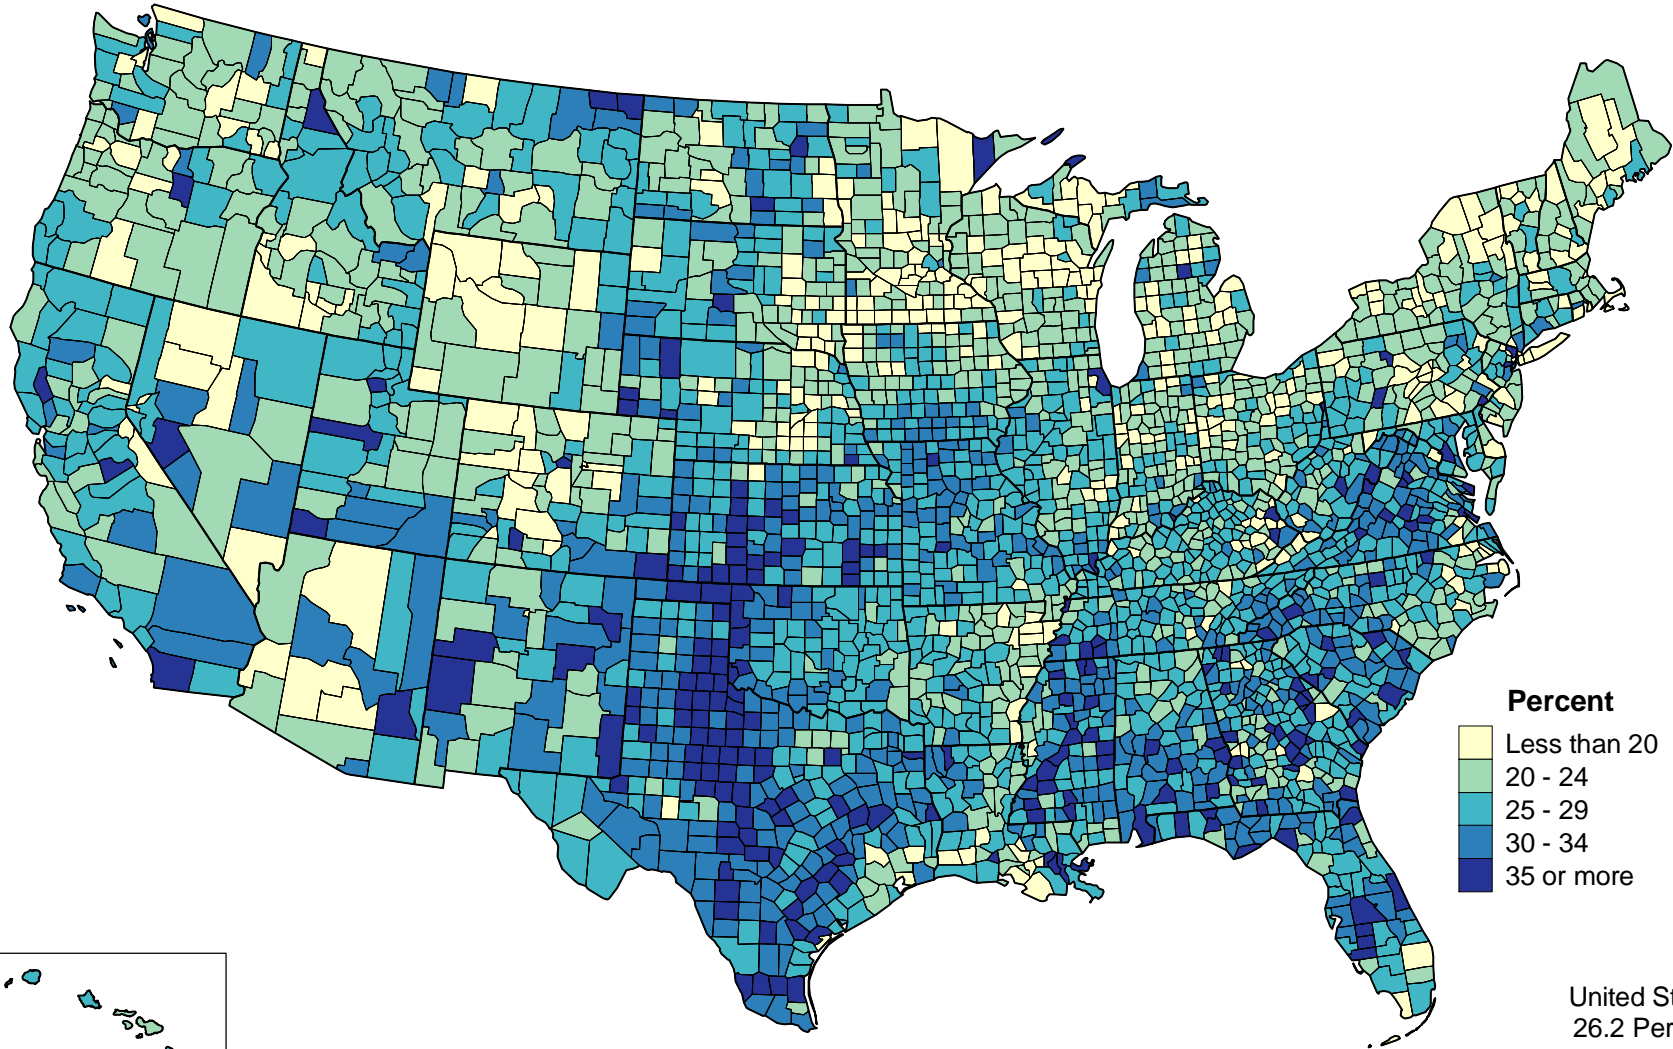

Percent of Principal Farm Operators 65 Years Old and Over: 2002

United States
26.2 Percent

2002 Census of Agriculture