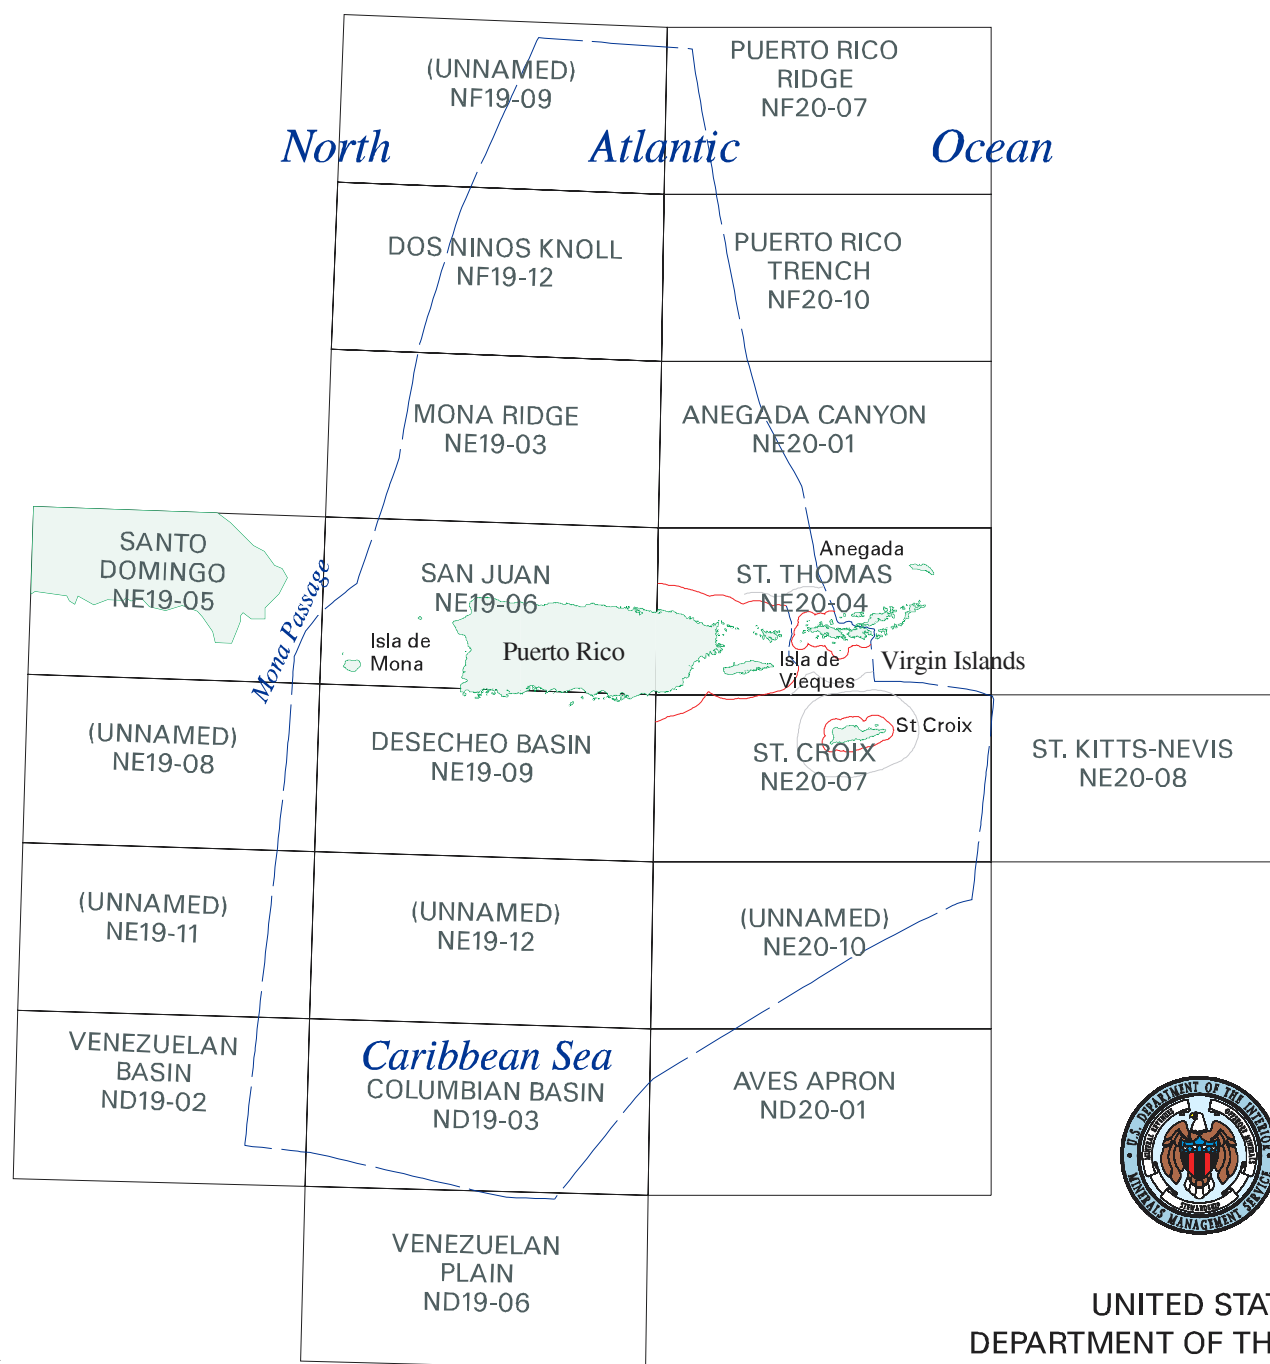

DIAGRAM SELECTION. The extent of proposed diagram coverage is shown on the index. Available diagrams have the latest approval date under the UTM designation. Each diagram is designated by a number and may also carry the name of a city, town or prominent natural feature within it. Diagrams should be ordered by number, name if shown, and date of approval.

UNITED STATES
DEPARTMENT OF THE INTERIOR
MINERALS MANAGEMENT SERVICE

OUTER CONTINENTAL SHELF
OFFICIAL PROTRACTION DIAGRAMS
PUERTO RICO AND VIRGIN ISLANDS
NAD83 INDEX

2000

WHERE TO ORDER
Gulf of Mexico OCS Region
Minerals Management Service
1201 Elmwood Park Blvd.
New Orleans, LA 70123-2394
Office of Public Information
(504) 736-2519 or
Toll free: 1-800-200-GULF
customer FAX: (504) 736-2620