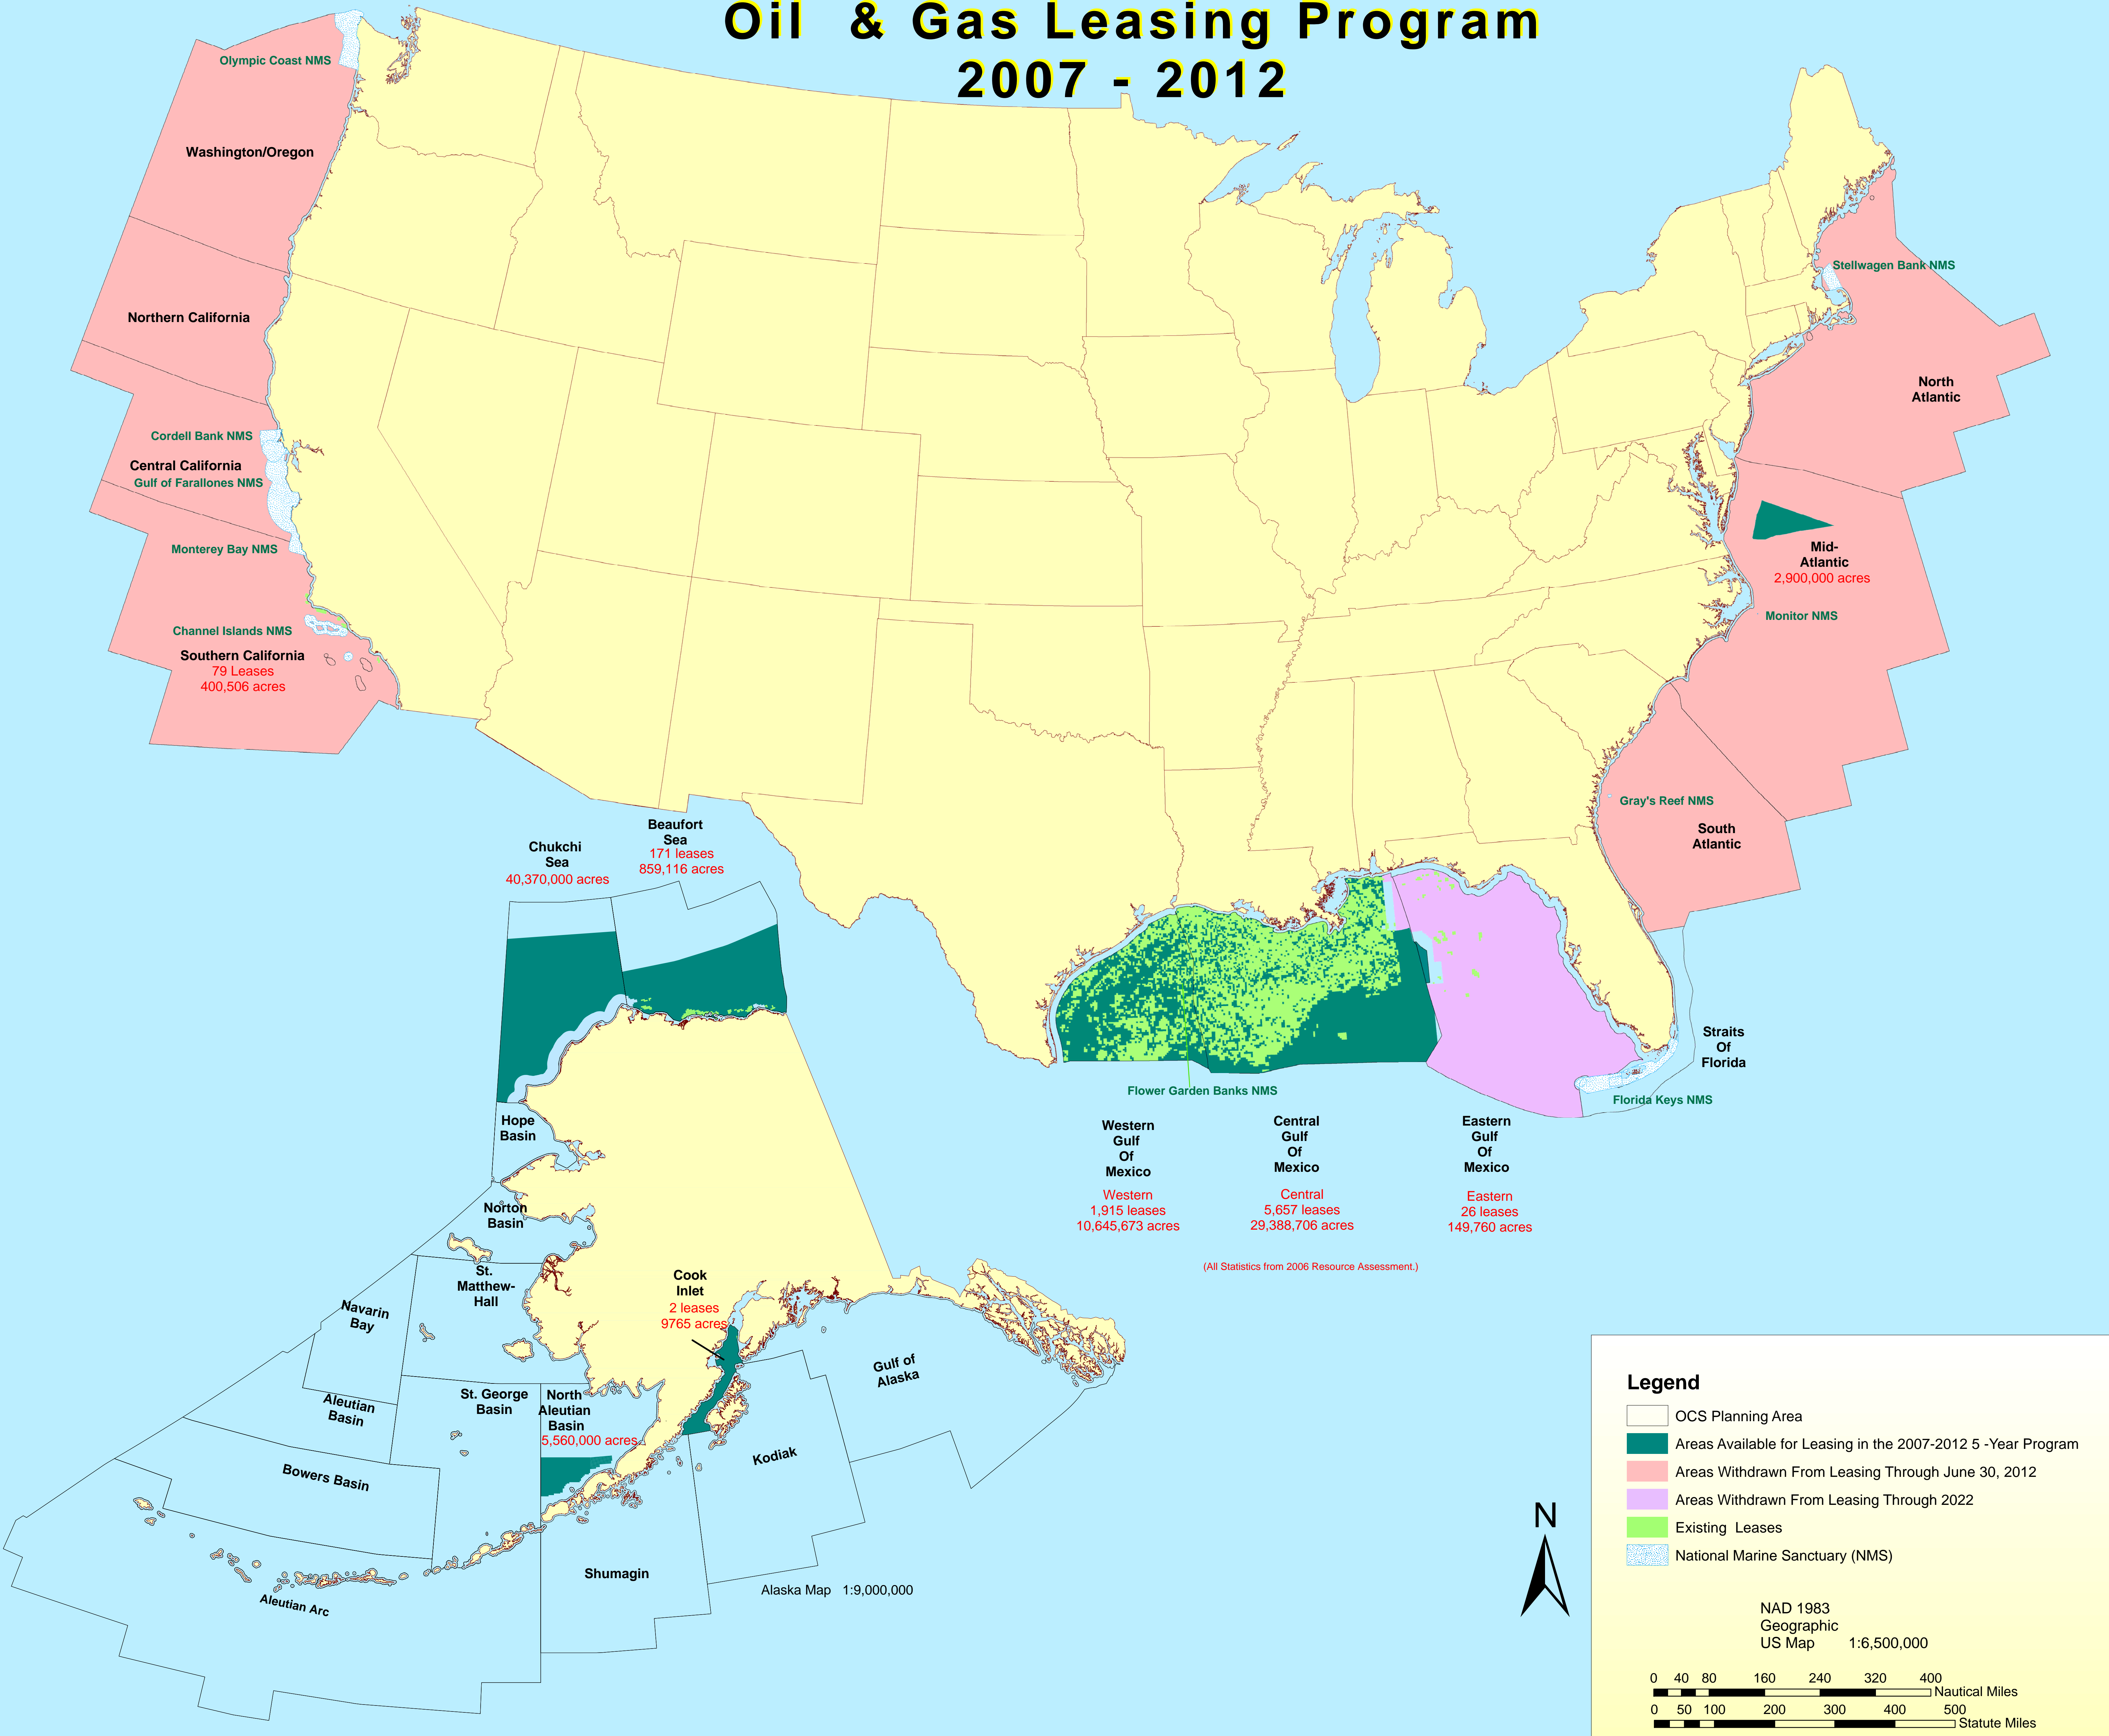

Outer Continental Shelf Oil & Gas Leasing Program 2007 - 2012

Legend

- OCS Planning Area
- Areas Available for Leasing in the 2007-2012 5-Year Program
- Areas Withdrawn From Leasing Through June 30, 2012
- Areas Withdrawn From Leasing Through 2022
- Existing Leases
- National Marine Sanctuary (NMS)

NAD 1983
Geographic
US Map 1:6,500,000

0 40 80 160 240 320 400 Nautical Miles

0 50 100 200 300 400 500 Statute Miles