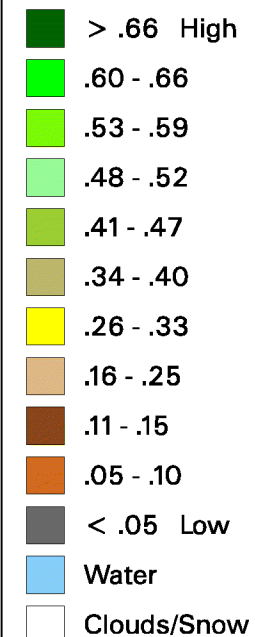

Conterminous U.S. Vegetation Condition - 2008

Period 25 (6/10 - 6/23)

No Water Vapor Correction Applied

Vegetation Index

Agricultural Statistics Districts

1:15,000,000

Original Imagery: NOAA-17 AVHRR
 Resolution: 1 Kilometer
 Composite Imagery: USGS EROS Data Center
 Questions email: hq_rdd_glb@nass.usda.gov

For Additional Images Please See:
<http://www.nass.usda.gov/research>
 To Download Raw Images:
<http://www.nass.usda.gov/research/avhrr/scene-ftp/>

0 100 200 300 400 500 Miles