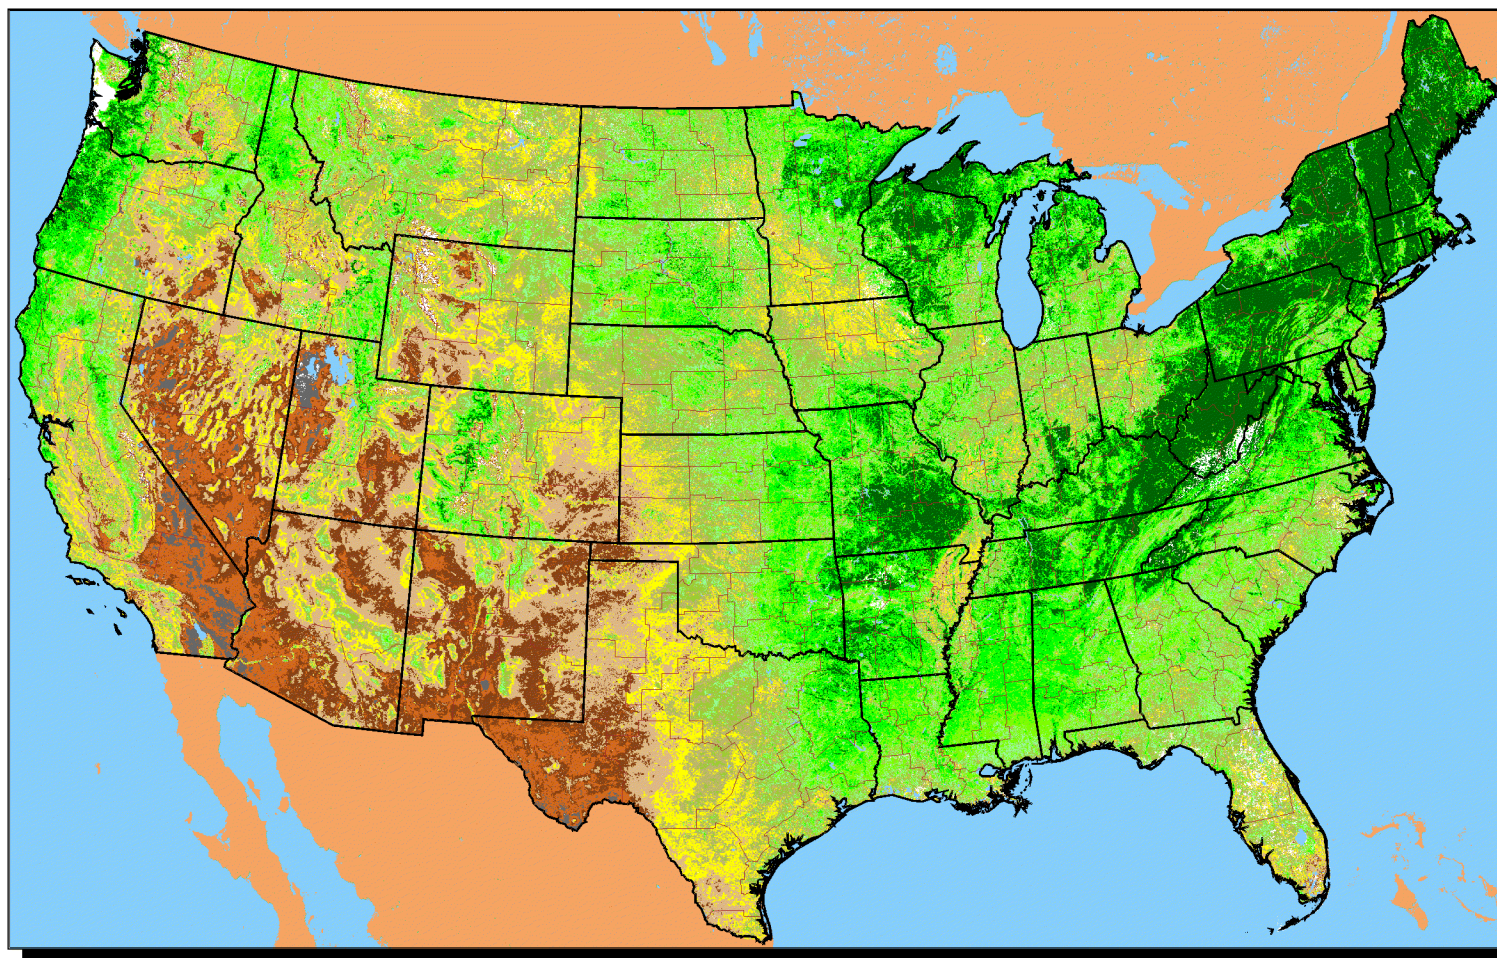

Conterminous U.S. Vegetation Condition - 2008

Period 25 (6/10 - 6/23)

No Water Vapor Correction Applied

Vegetation Index

Agricultural Statistics Districts

1:15,000,000

Original Imagery: NOAA-17 AVHRR
 Resolution: 1 Kilometer
 Composite Imagery: USGS EROS Data Center
 Questions email: hq_rdd_glb@nass.usda.gov

For Additional Images Please See:
<http://www.nass.usda.gov/research>
 To Download Raw Images:
<http://www.nass.usda.gov/research/avhrr/scene-ftp/>

0 100 200 300 400 500 Miles