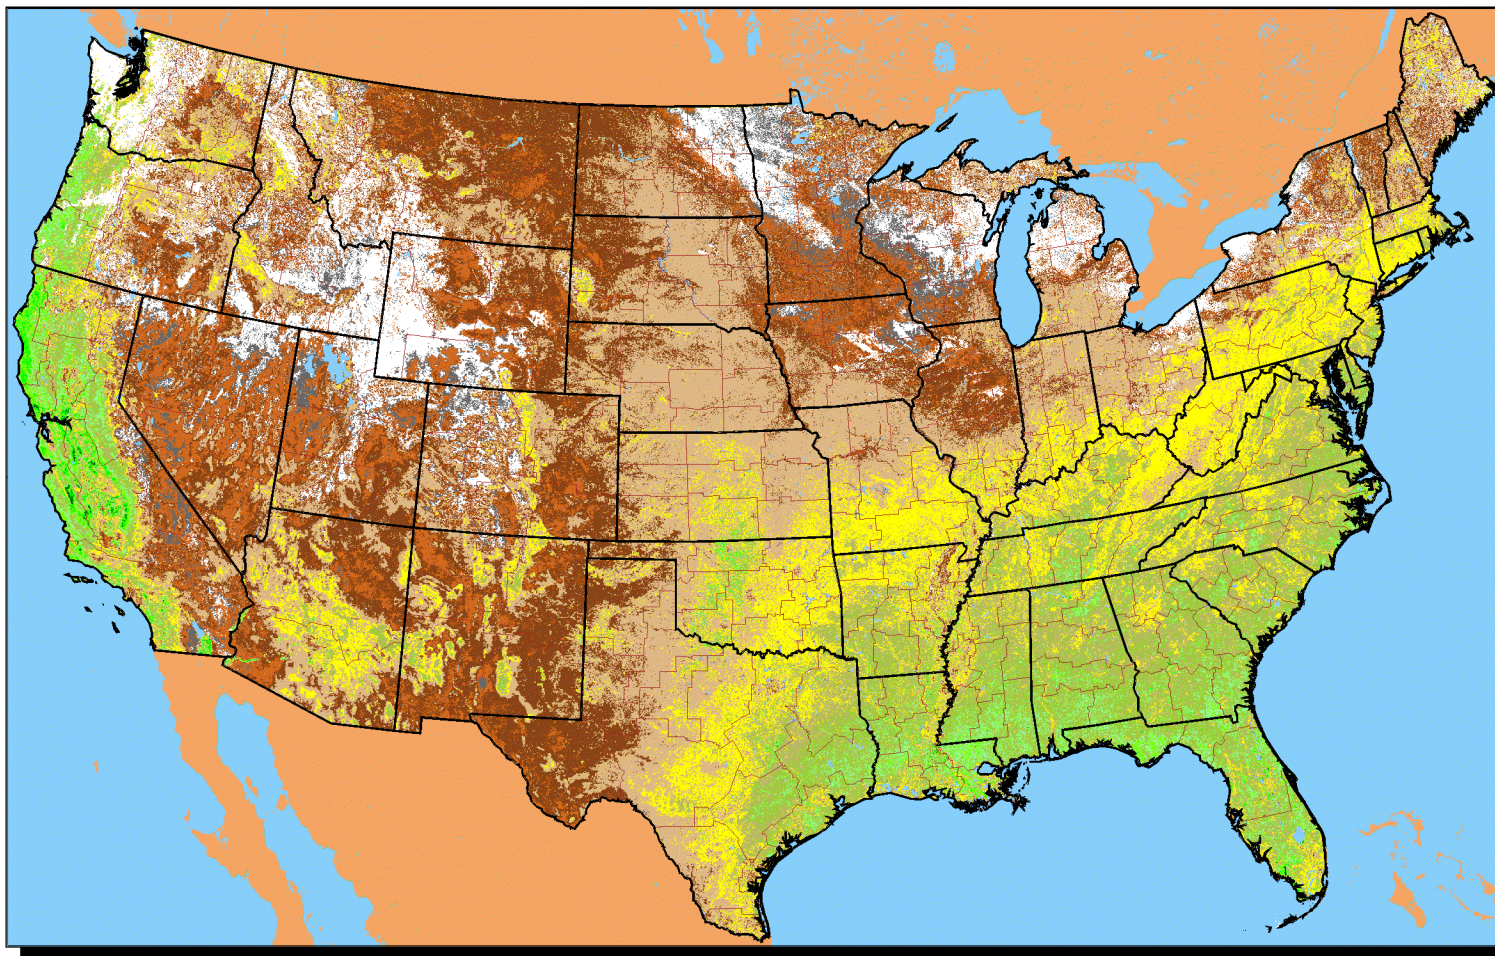

Conterminous U.S. Vegetation Condition - 2008

Period 12 (3/11 - 3/24)

No Water Vapor Correction Applied

Vegetation Index

Agricultural Statistics Districts

1:15,000,000

Original Imagery: NOAA-17 AVHRR
Resolution: 1 Kilometer
Composite Imagery: USGS EROS Data Center
Questions email: hq_rdd_glb@nass.usda.gov

For Additional Images Please See:
<http://www.nass.usda.gov/research>
To Download Raw Images:
<http://www.nass.usda.gov/research/avhrr/scene-ftp/>