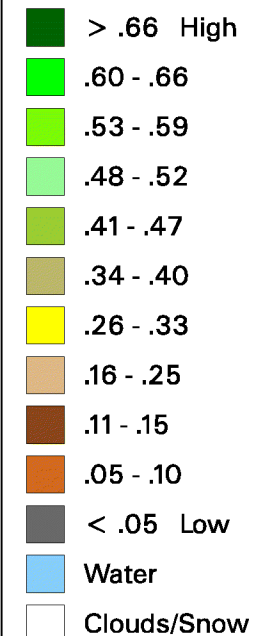

Conterminous U.S. Vegetation Condition - 2008

Period 12 (3/11 - 3/24)

No Water Vapor Correction Applied

Vegetation Index

Agricultural Statistics Districts

1:15,000,000

Original Imagery: NOAA-17 AVHRR
Resolution: 1 Kilometer
Composite Imagery: USGS EROS Data Center
Questions email: hq_rdd_glb@nass.usda.gov

For Additional Images Please See:
<http://www.nass.usda.gov/research>
To Download Raw Images:
<http://www.nass.usda.gov/research/avhrr/scene-ftp/>