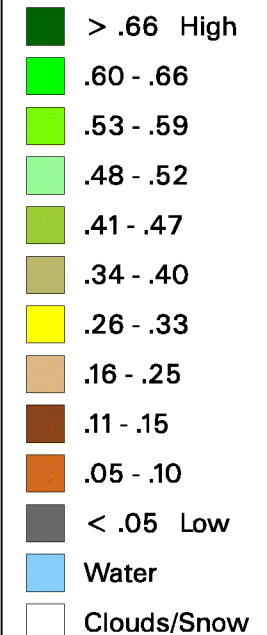

Conterminous U.S. Vegetation Condition - 2008

Period 22 (5/20 - 6/2)

No Water Vapor Correction Applied

Vegetation Index

Agricultural Statistics Districts

1:15,000,000

Original Imagery: NOAA-17 AVHRR
 Resolution: 1 Kilometer
 Composite Imagery: USGS EROS Data Center
 Questions email: hq_rdd_glb@nass.usda.gov

For Additional Images Please See:
<http://www.nass.usda.gov/research>
 To Download Raw Images:
<http://www.nass.usda.gov/research/avhrr/scene-ftp/>

0 100 200 300 400 500 Miles