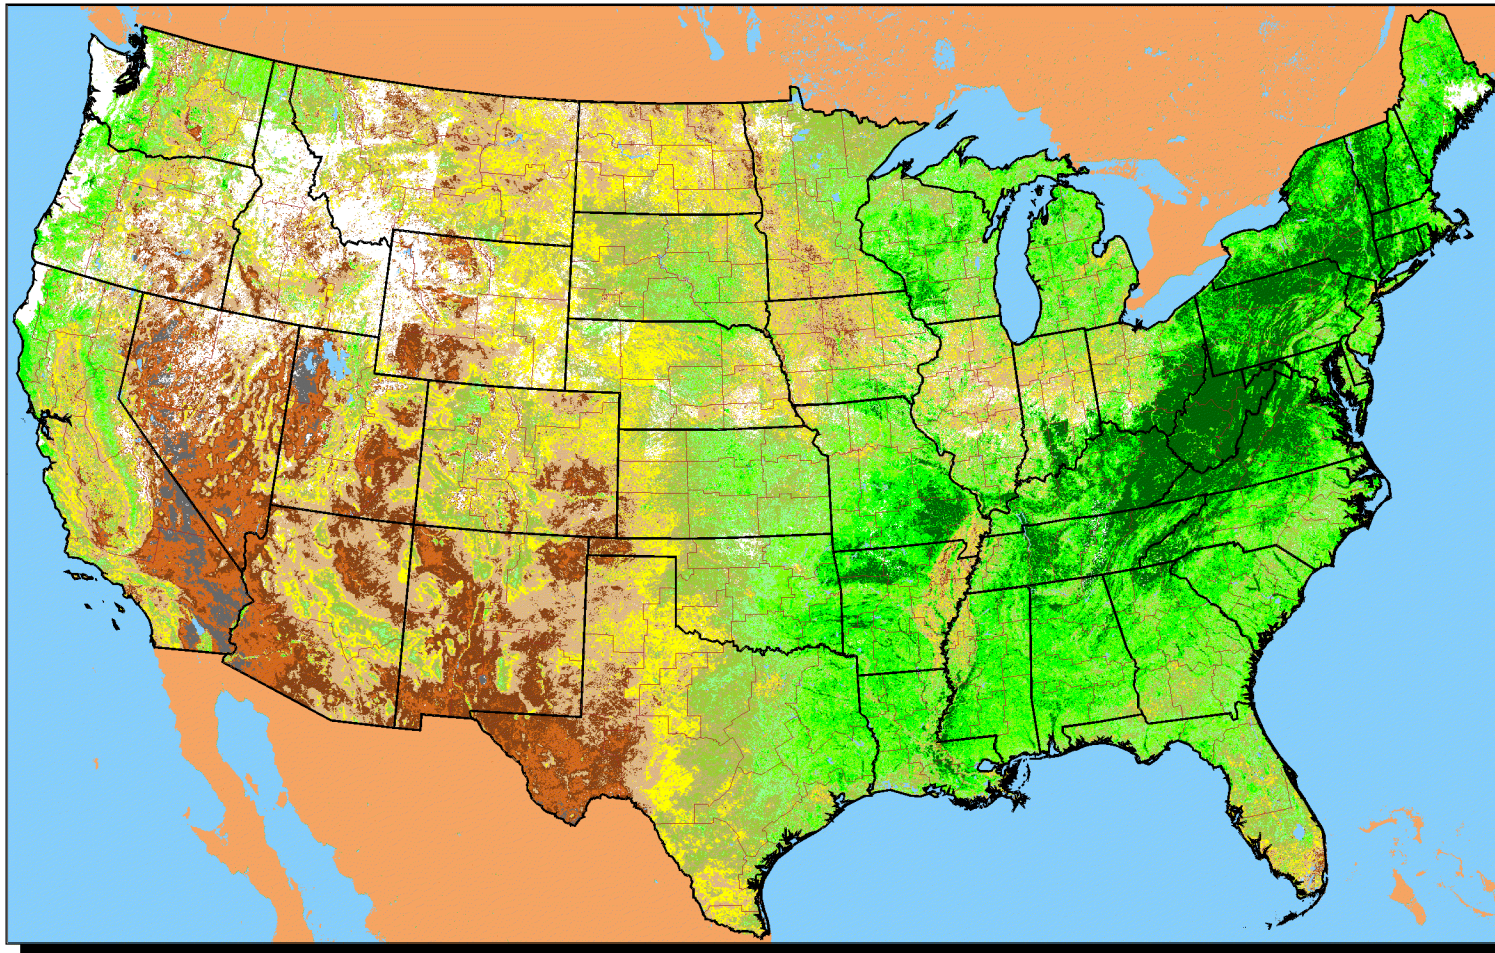

Conterminous U.S. Vegetation Condition - 2008

Period 22 (5/20 - 6/2)

No Water Vapor Correction Applied

Vegetation Index

Agricultural Statistics Districts

1:15,000,000

Original Imagery: NOAA-17 AVHRR
 Resolution: 1 Kilometer
 Composite Imagery: USGS EROS Data Center
 Questions email: hq_rdd_glb@nass.usda.gov

For Additional Images Please See:
<http://www.nass.usda.gov/research>
 To Download Raw Images:
<http://www.nass.usda.gov/research/avhrr/scene-ftp/>

0 100 200 300 400 500 Miles