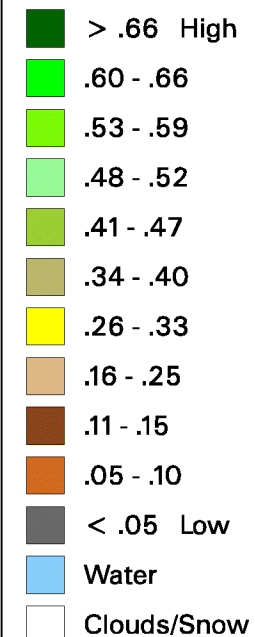

Conterminous U.S. Vegetation Condition - 2008

Period 32 (7/29 - 8/11)

No Water Vapor
Correction Applied

Vegetation Index

Agricultural Statistics Districts

1:15,000,000

Original Imagery: NOAA-17 AVHRR
Resolution: 1 Kilometer
Composite Imagery: USGS EROS Data Center
Questions email: hq_rdd_glb@nass.usda.gov