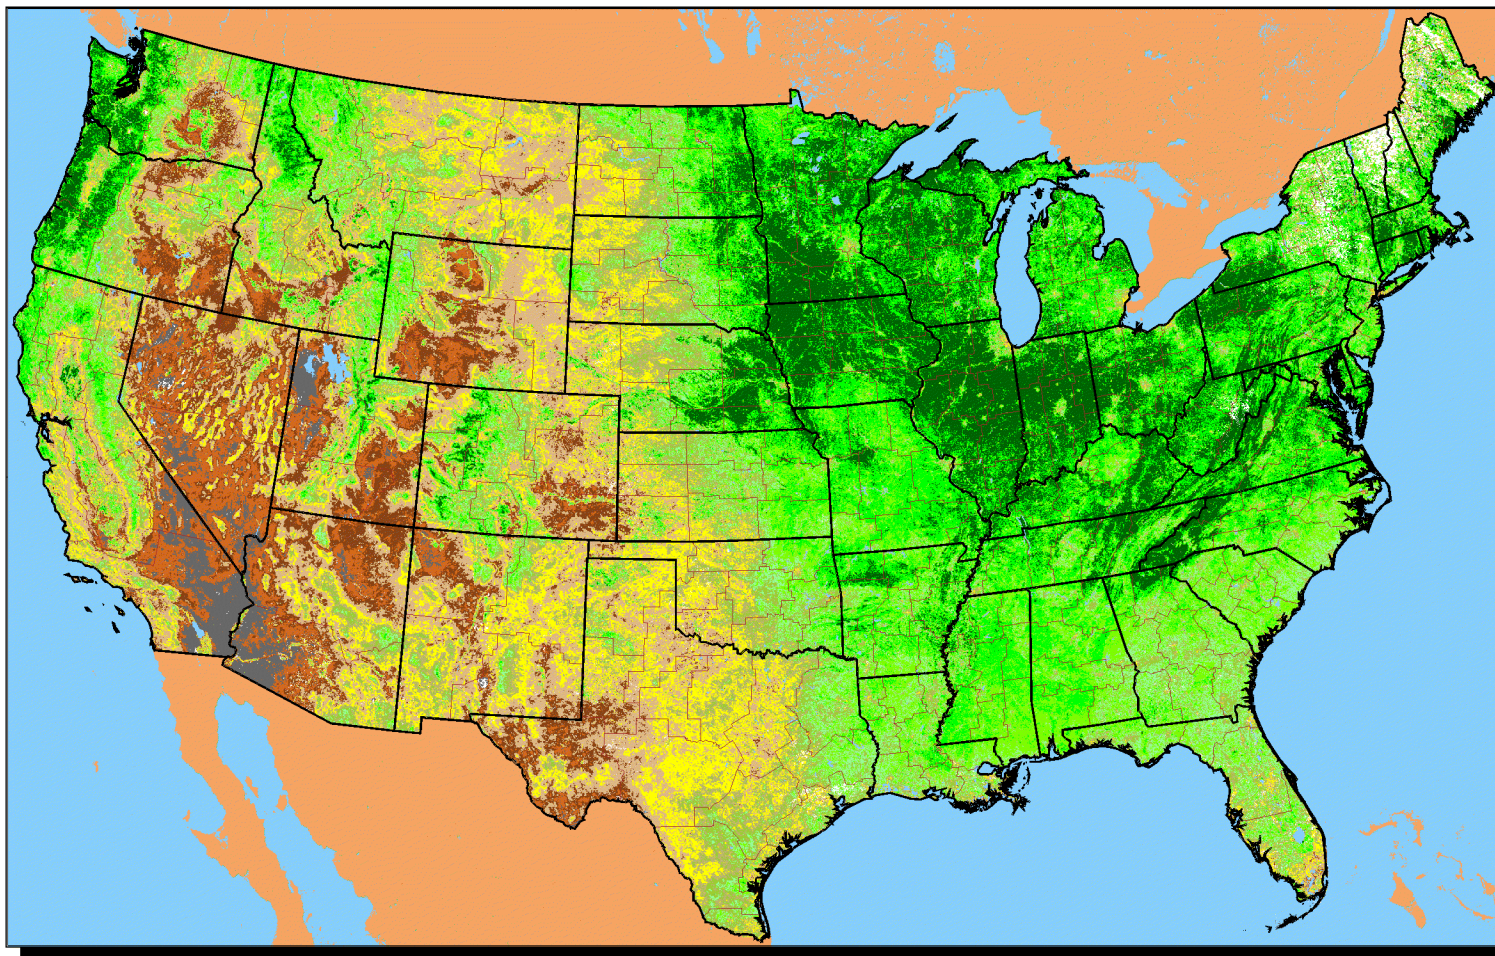

Conterminous U.S. Vegetation Condition - 2008

Period 32 (7/29 - 8/11)

No Water Vapor
Correction Applied

Vegetation Index

Agricultural Statistics Districts

1:15,000,000

Original Imagery: NOAA-17 AVHRR
Resolution: 1 Kilometer
Composite Imagery: USGS EROS Data Center
Questions email: hq_rdd_glb@nass.usda.gov

For Additional Images Please See:
<http://www.nass.usda.gov/research>
To Download Raw Images:
<http://www.nass.usda.gov/research/avhrr/scene-ftp/>