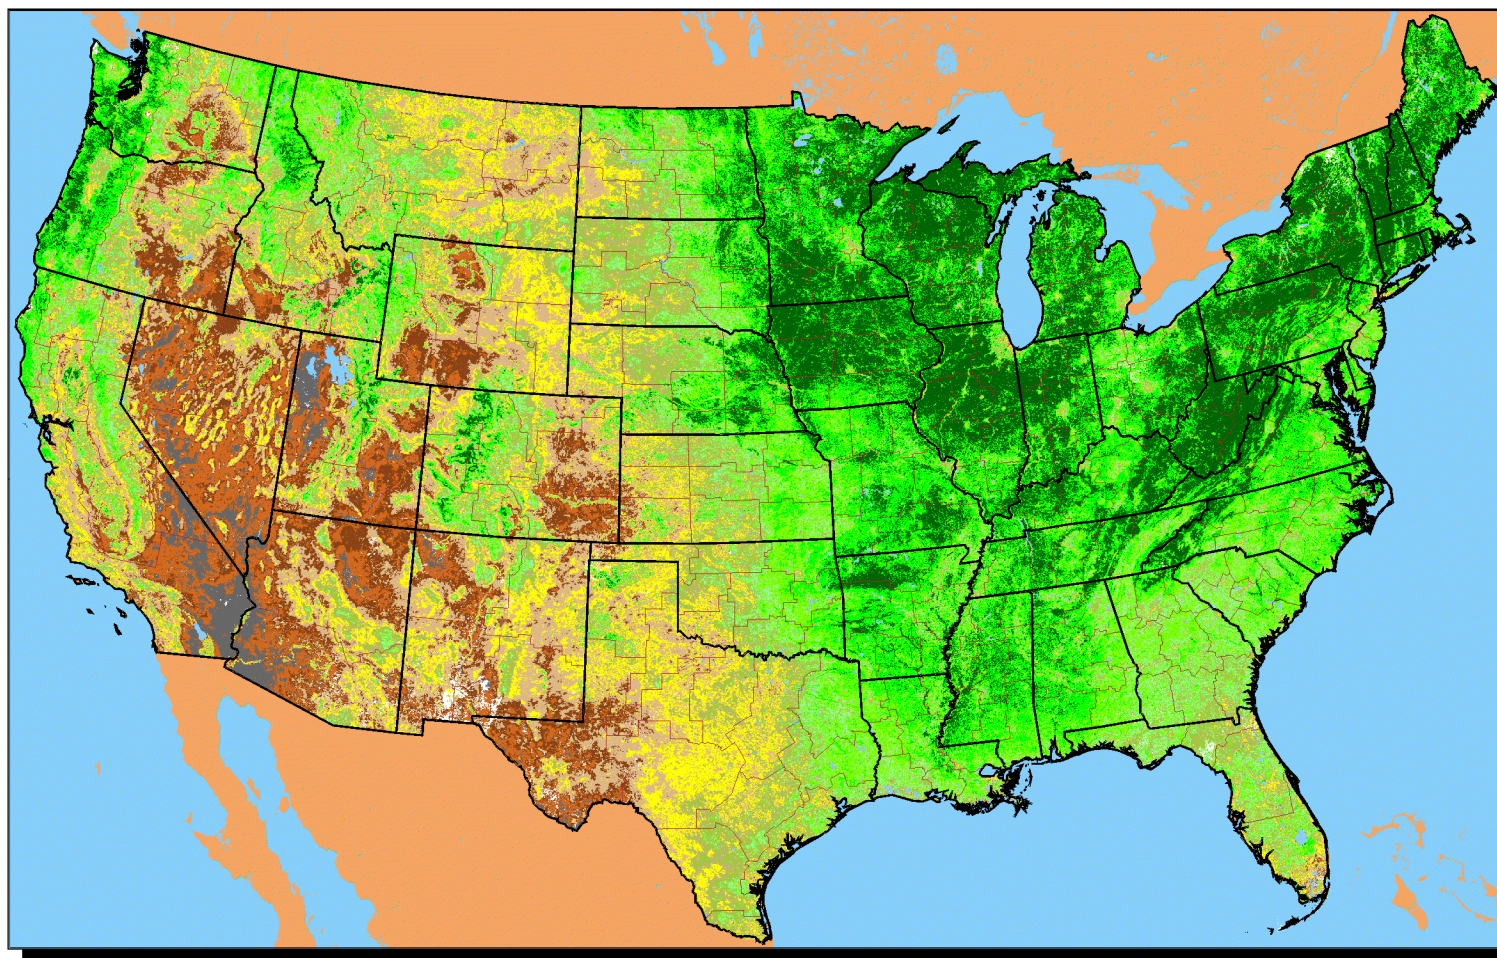

Conterminous U.S. Vegetation Condition - 2008

Period 30 (7/15 - 7/28)

No Water Vapor
Correction Applied

Vegetation Index

Agricultural Statistics Districts

1:15,000,000

Original Imagery: NOAA-17 AVHRR
Resolution: 1 Kilometer
Composite Imagery: USGS EROS Data Center
Questions email: hq_rdd_glb@nass.usda.gov

For Additional Images Please See:
<http://www.nass.usda.gov/research>
To Download Raw Images:
<http://www.nass.usda.gov/research/avhrr/scene-ftp/>