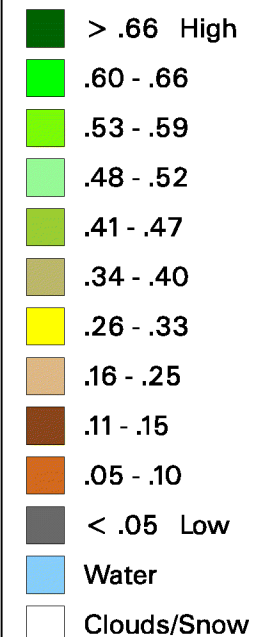

Conterminous U.S. Vegetation Condition - 2008

Period 30 (7/15 - 7/28)

No Water Vapor
Correction Applied

Vegetation Index

Agricultural Statistics Districts

1:15,000,000

Original Imagery: NOAA-17 AVHRR
Resolution: 1 Kilometer
Composite Imagery: USGS EROS Data Center
Questions email: hq_rdd_glb@nass.usda.gov

For Additional Images Please See:
<http://www.nass.usda.gov/research>
To Download Raw Images:
<http://www.nass.usda.gov/research/avhrr/scene-ftp/>