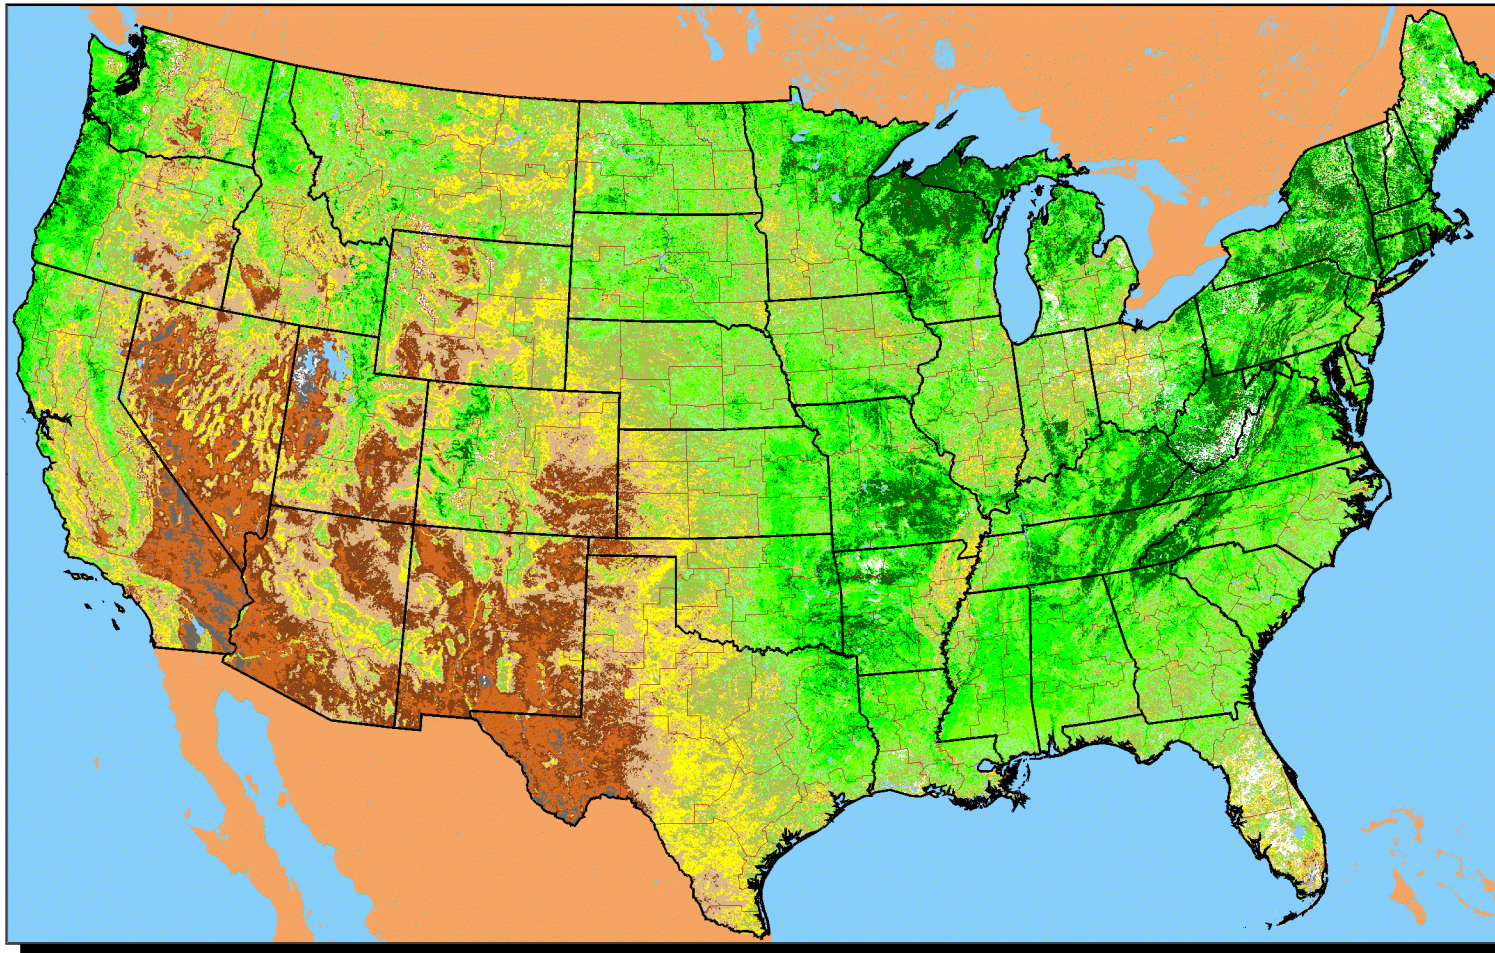

Conterminous U.S. Vegetation Condition - 2008

Period 26 (6/17 - 6/30)

No Water Vapor
Correction Applied

Vegetation Index

Agricultural Statistics Districts

1:15,000,000

Original Imagery: NOAA-17 AVHRR
Resolution: 1 Kilometer
Composite Imagery: USGS EROS Data Center
Questions email: hq_rdd_glb@nass.usda.gov

For Additional Images Please See:
<http://www.nass.usda.gov/research>
To Download Raw Images:
<http://www.nass.usda.gov/research/avhrr/scene-ftp/>