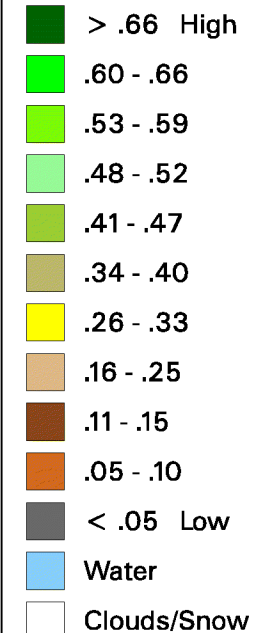

Conterminous U.S. Vegetation Condition - 2008

Period 26 (6/17 - 6/30)

No Water Vapor
Correction Applied

Vegetation Index

Agricultural Statistics Districts

1:15,000,000

Original Imagery: NOAA-17 AVHRR
Resolution: 1 Kilometer
Composite Imagery: USGS EROS Data Center
Questions email: hq_rdd_glb@nass.usda.gov