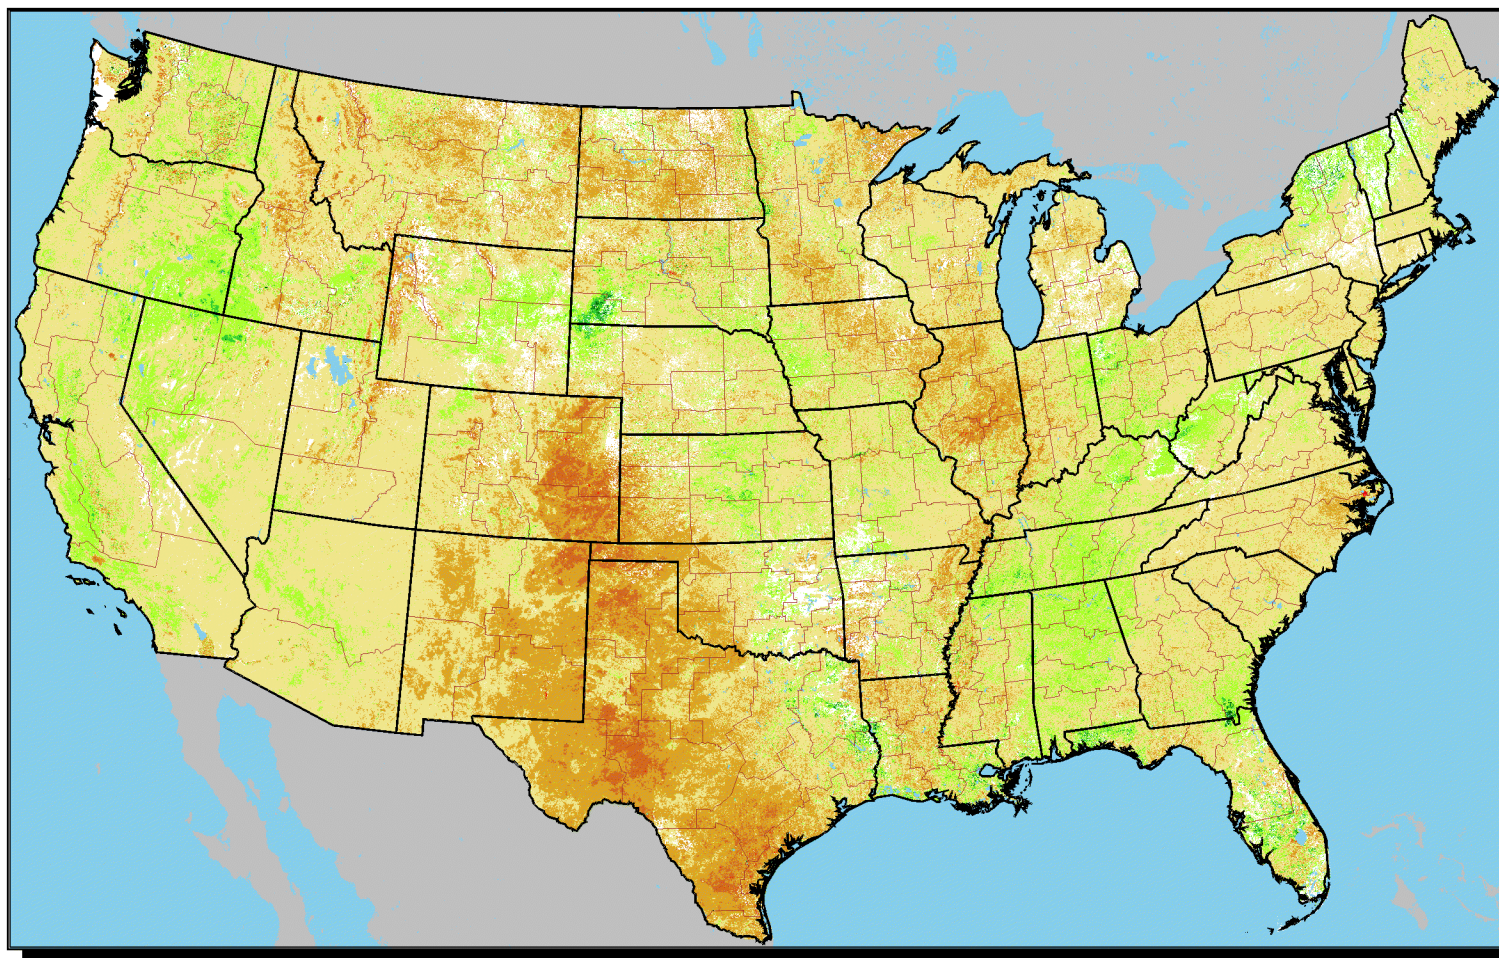

Vegetation Condition Percent Change: 2008 ÷ 2007
Period 24 (6/3 - 6/16)

**No Water Vapor
 Correction Applied**

Percent Change

- <= -25%
- <= -15%
- <= -5%
- +/-
- >= +5%
- >= +15%
- >= +25%
- Clouds/Snow

Agricultural Statistics Districts

1:15,000,000

Original Imagery: NOAA-17 AVHRR
 Resolution: 1 Kilometer
 Composite Imagery: USGS EROS Data Center
 Questions email: hq_rdd_glb@nass.usda.gov

For Additional Images Please See:
<http://www.nass.usda.gov/research>
 To Download Raw Images:
<http://www.nass.usda.gov/research/avhrr/scene-ftp/>

0 100 200 300 400 500 Miles