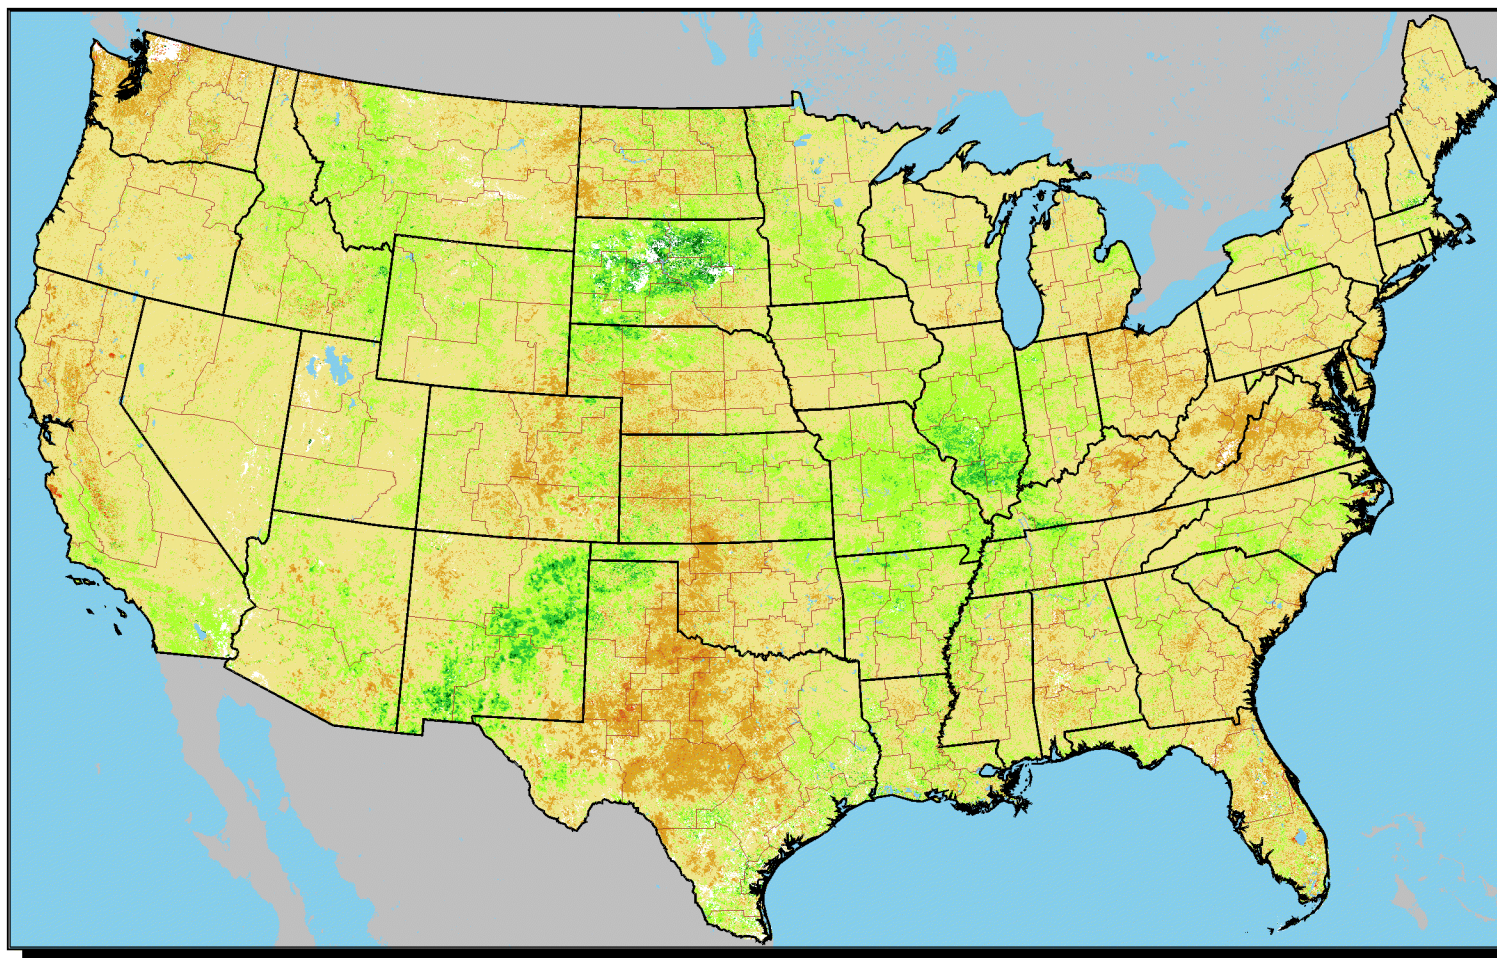

Vegetation Condition Percent Change: 2008 ÷ 2007

Period 35 (8/19 - 9/1)

No Water Vapor
Correction Applied

Percent Change

Agricultural Statistics Districts

1:15,000,000

Original Imagery: NOAA-17 AVHRR
Resolution: 1 Kilometer
Composite Imagery: USGS EROS Data Center
Questions email: hq_rdd_glb@nass.usda.gov

For Additional Images Please See:
<http://www.nass.usda.gov/research>
To Download Raw Images:
<http://www.nass.usda.gov/research/avhrr/scene-ftp/>

0 100 200 300 400 500 Miles